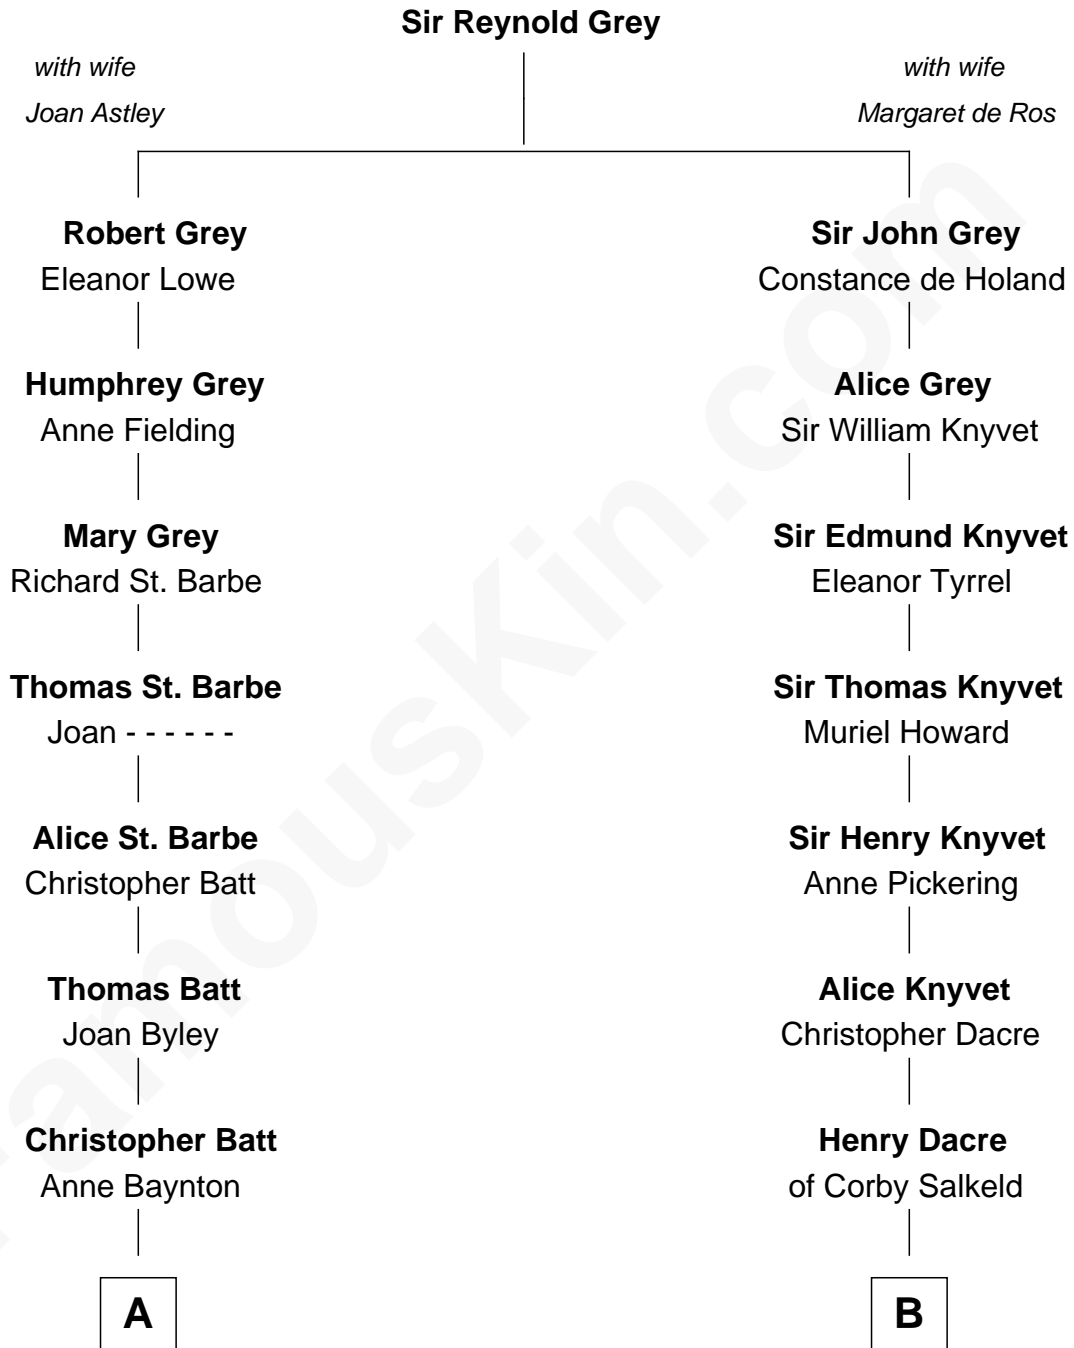

FamousKin.com

Relationship Chart of

Tennessee Williams

Author of *A Streetcar Named Desire*

15th cousin 2 times removed of

Tilda Swinton

Movie Actress

Tilda Swinton photo by [Nicolas Genin](#) (CC BY-SA 2.0)