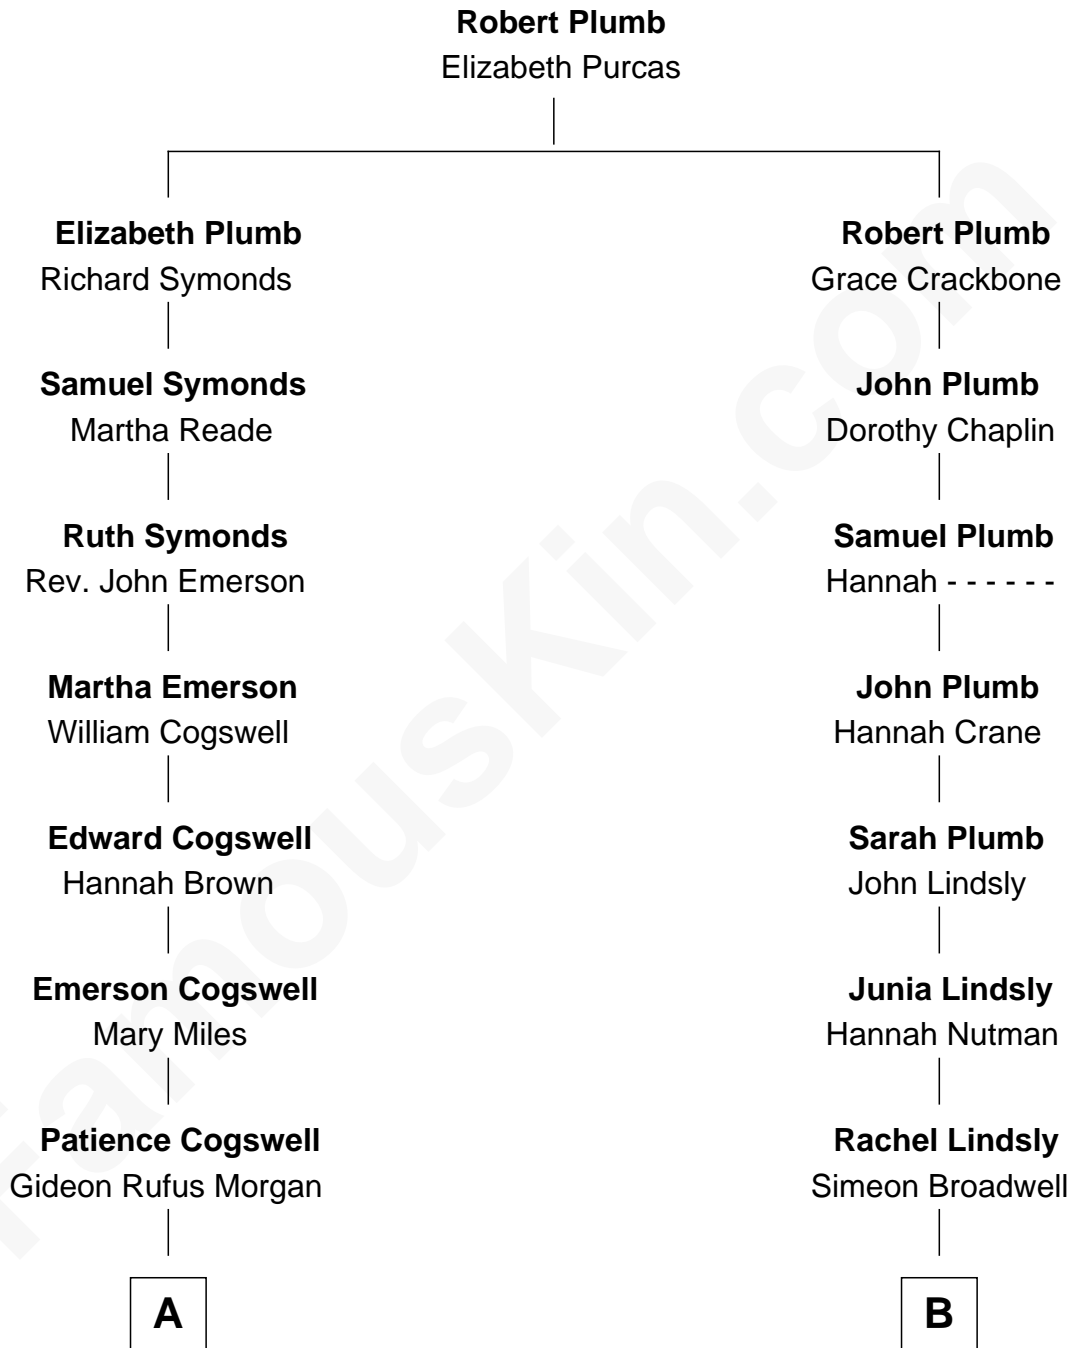

FamousKin.com

Relationship Chart of Tennessee Williams

Author of A Streetcar Named Desire

11th cousin of

Thomas J. Watson, Jr.
President and CEO of I.B.M.

A

Rufus Morgan
Elizabeth Trigg

Rhoda Campbell Morgan
John Williams

Thomas Lanier Williams
Isabelle Coffin

Cornelius Coffin Williams
Edwina Dakin

Tennessee Williams
Author of A Streetcar Named Desire

B

Ephraim Broadwell
Jane Ross Gardner

John Broadwell
Margaretta Embree

Mary Jeannette Broadwell
Arthur Melville Kittredge