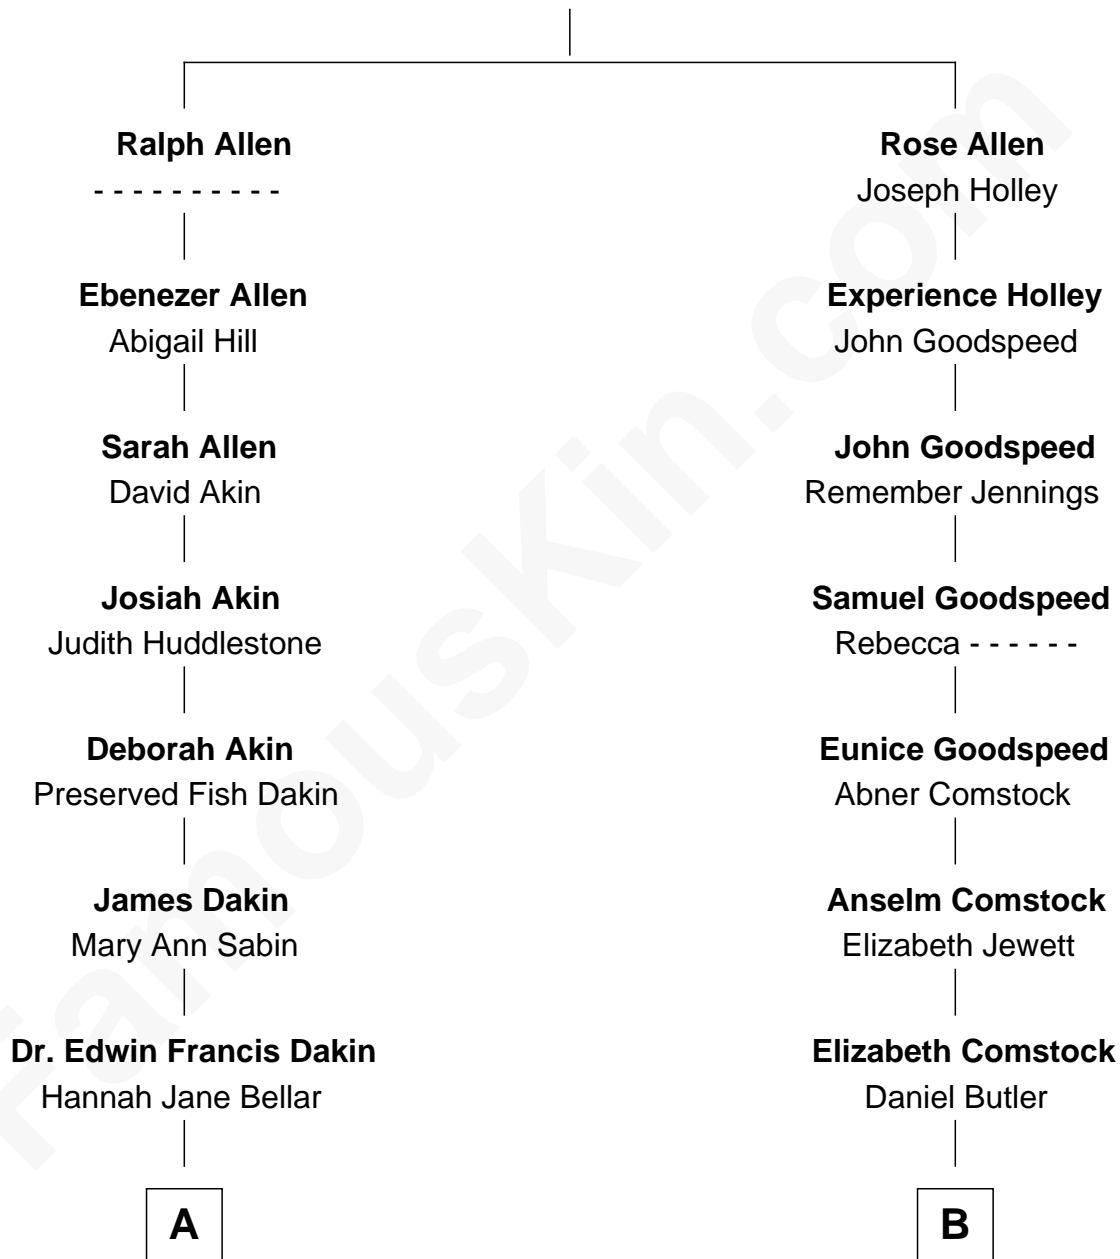

## Relationship Chart of Tennessee Williams

Author of *A Streetcar Named Desire*

9th cousin 2 times removed of

**Gerald Ford**

38th U.S. President

**George Allen**

-----

**A**

**Rev. Walter Edwin Dakin**  
Rosina Maria Francesca Otte

**Edwina Dakin**  
Cornelius Coffin Williams

**Tennessee Williams**  
*Author of A Streetcar Named Desire*

**B**

**George Selden Butler**  
Elizabeth Ely Gridley