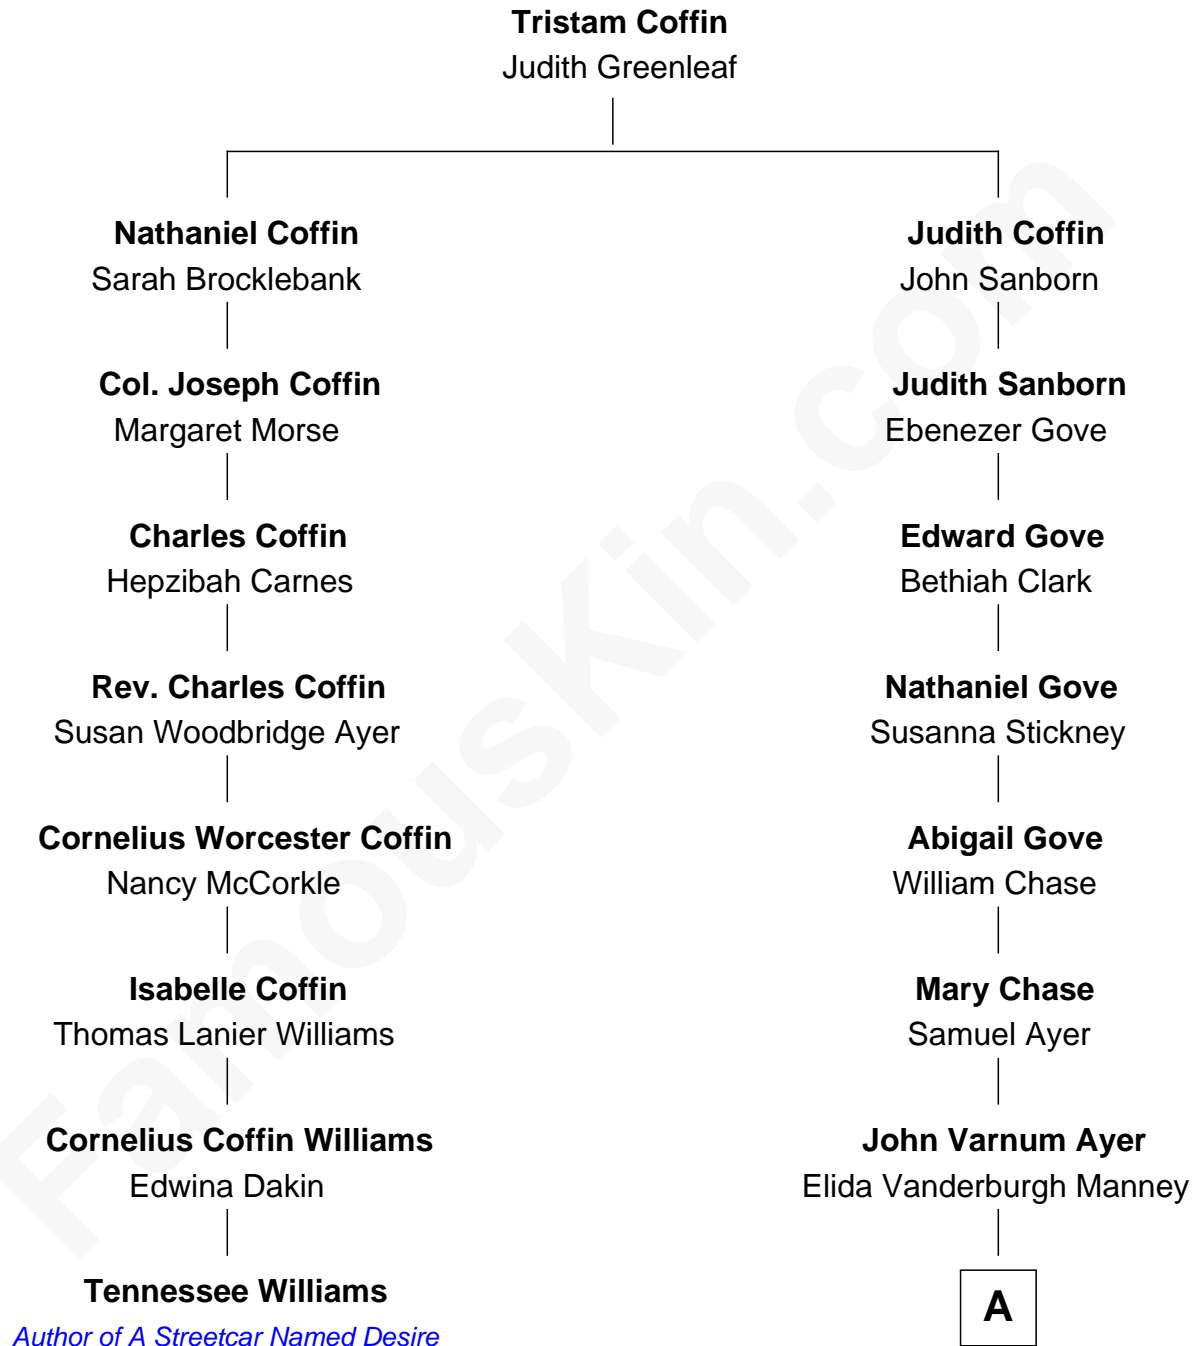

FamousKin.com

Relationship Chart of

Tennessee Williams

Author of A Streetcar Named Desire

7th cousin 3 times removed of

Gerald Ford

38th U.S. President

A

George Manney Ayer

Amy Gridley Butler

Adele Augusta Ayer

Levi Addison Gardner

Dorothy Ayer Gardner

Leslie Lynch King

Gerald Ford

38th U.S. President