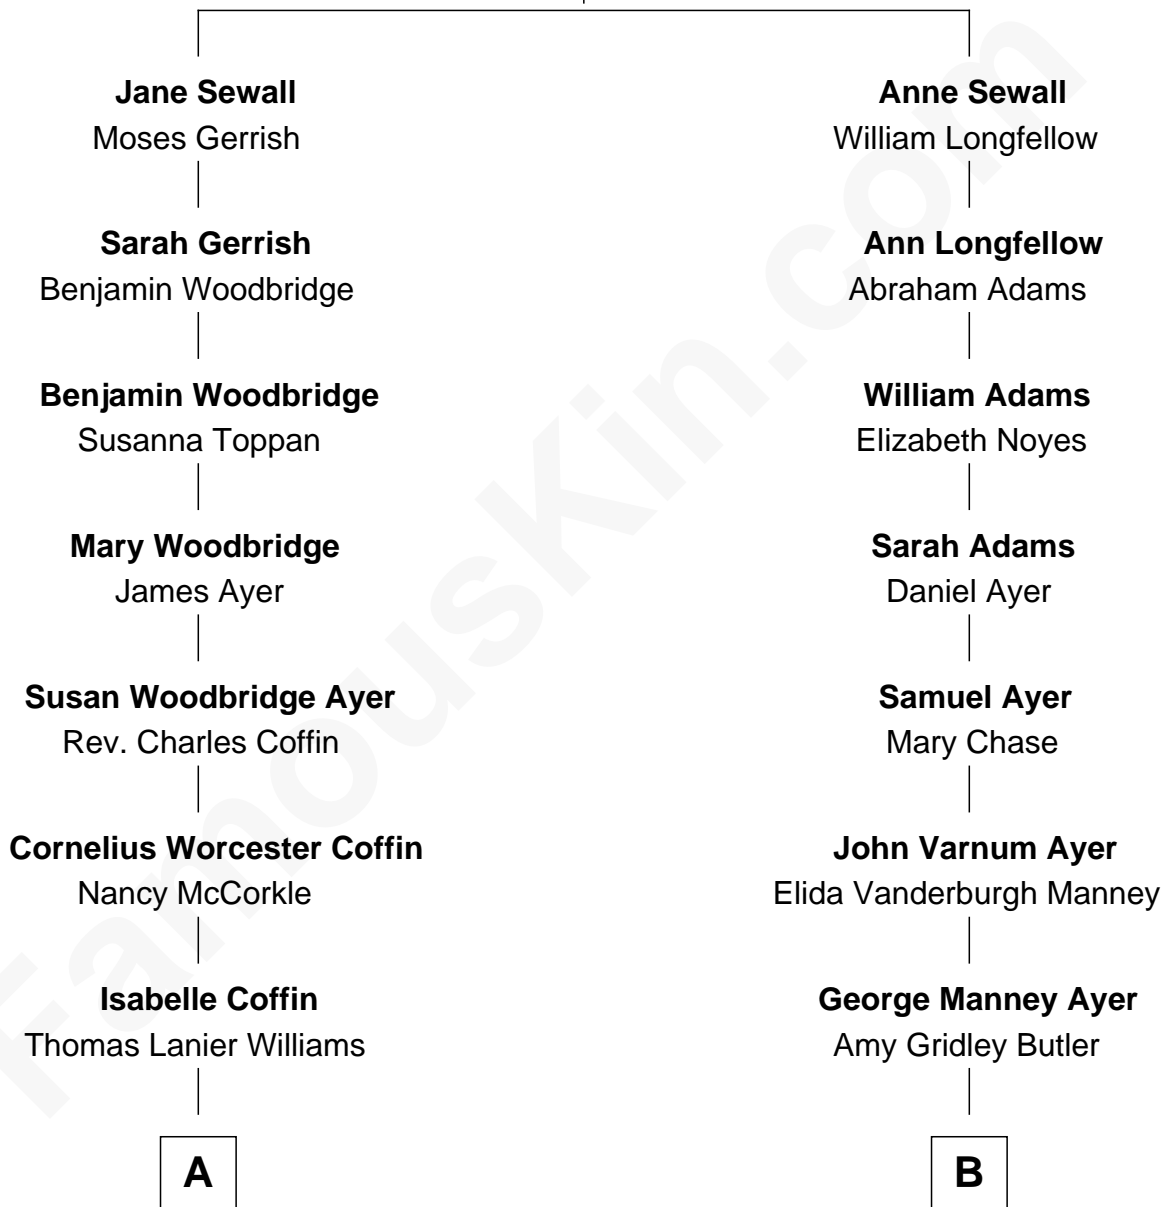

## Relationship Chart of Tennessee Williams

*Author of A Streetcar Named Desire*

8th cousin 1 time removed of

**Gerald Ford**

*38th U.S. President*

**Henry Sewall**  
Jane Dummer

**A**

**Cornelius Coffin Williams**

Edwina Dakin

**Tennessee Williams**

*Author of A Streetcar Named Desire*

**B**

**Adele Augusta Ayer**

Levi Addison Gardner

**Dorothy Ayer Gardner**

Leslie Lynch King

**Gerald Ford**

*38th U.S. President*

FamousKin.com