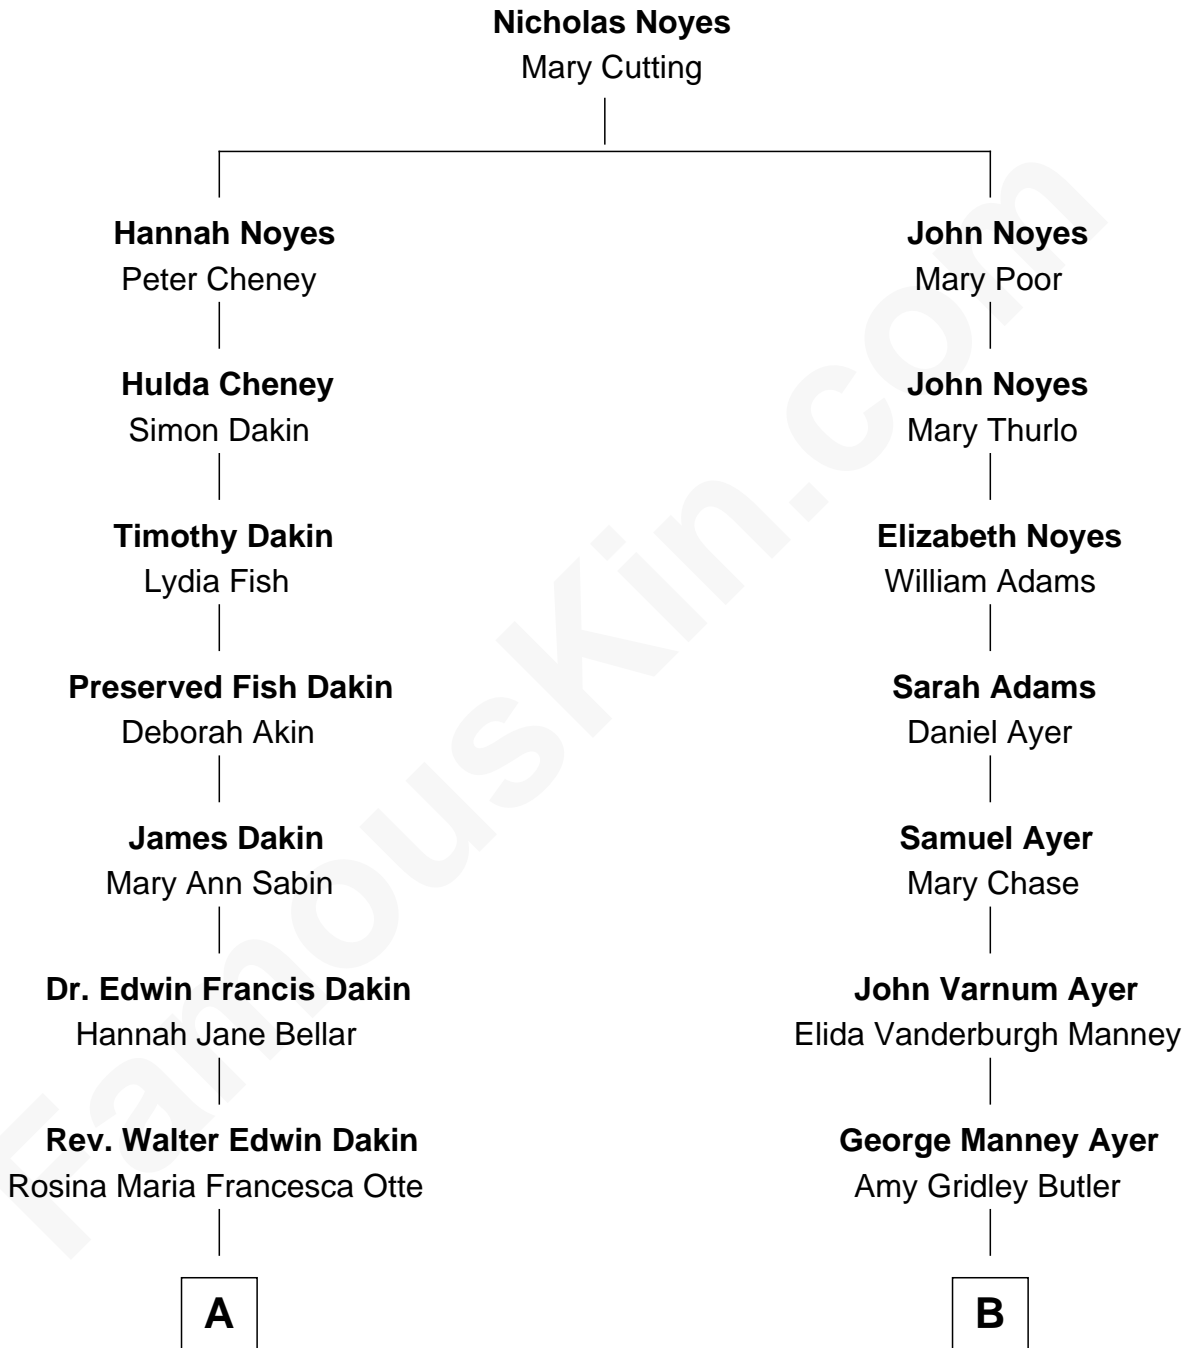

FamousKin.com

Relationship Chart of Tennessee Williams

Author of *A Streetcar Named Desire*

8th cousin 1 time removed of

Gerald Ford

38th U.S. President

A

Edwina Dakin
Cornelius Coffin Williams

Tennessee Williams
Author of A Streetcar Named Desire

B

Adele Augusta Ayer
Levi Addison Gardner

Dorothy Ayer Gardner
Leslie Lynch King

Gerald Ford
38th U.S. President

FamousKin.com