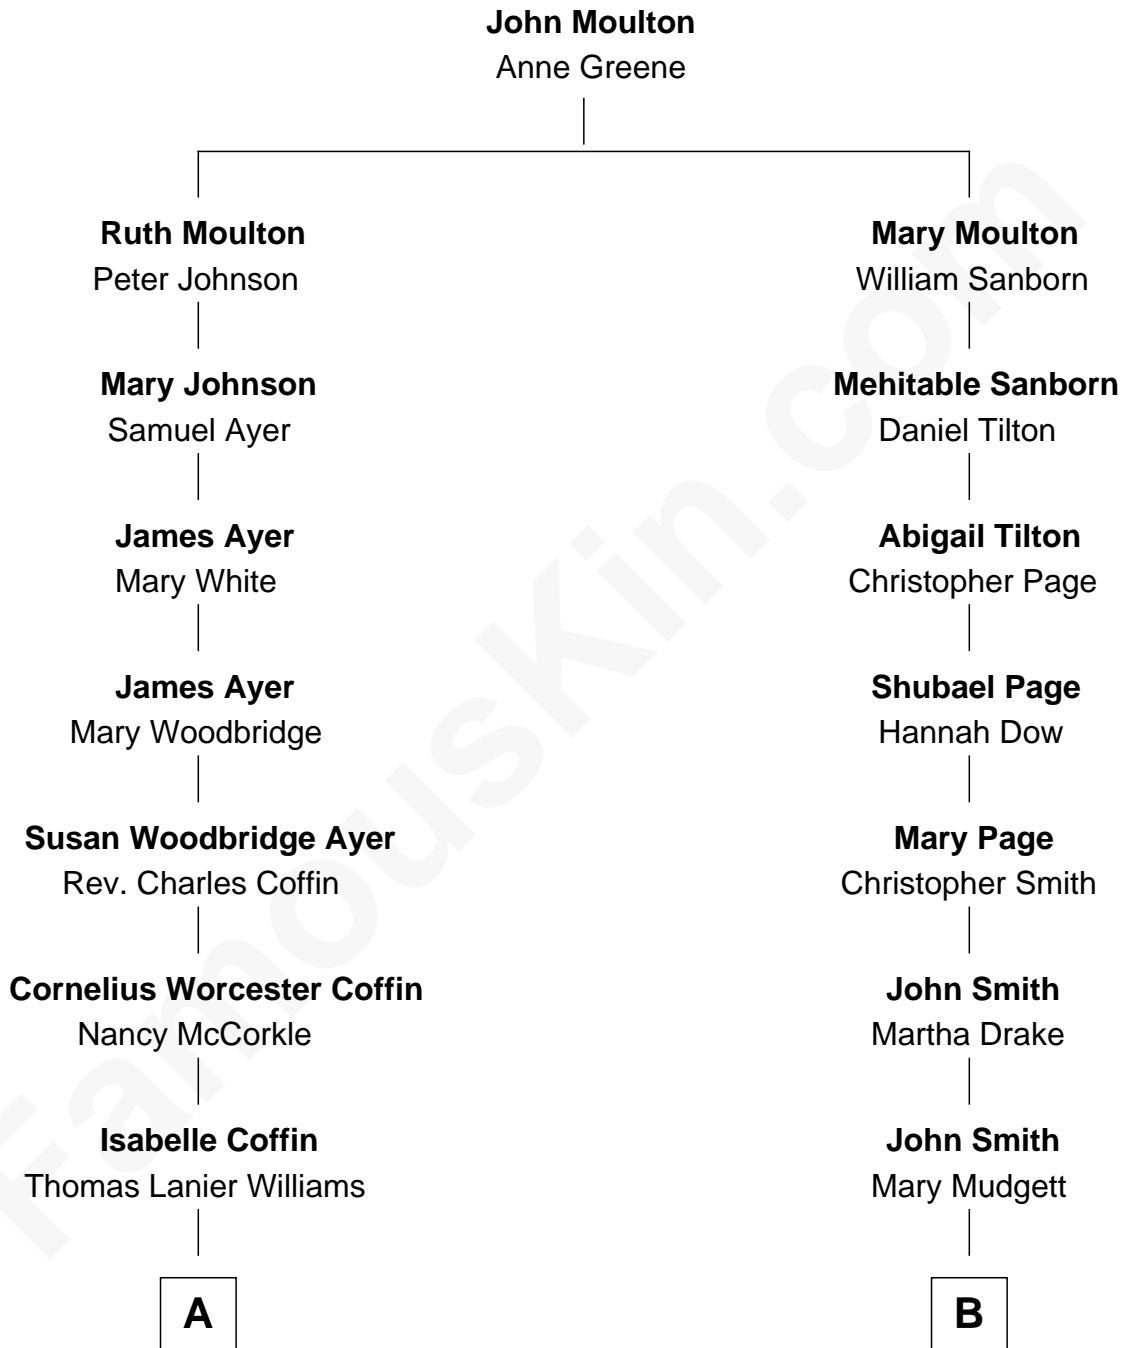

FamousKin.com

Relationship Chart of

Tennessee Williams

Author of A Streetcar Named Desire

8th cousin 4 times removed of

Meghan Markle

Duchess of Sussex, TV Actress

A

Cornelius Coffin Williams

Edwina Dakin

Tennessee Williams

Author of A Streetcar Named Desire

B

Mary Hussey Smith

Jacob Lee Merrill

George David Merrill

Mary Bird

Gertrude May Merrill

Fred George Sanders

Doris Mary Rita Sanders

Gordon Arnold Markle

Thomas Wayne Markle

Doria Loyce Ragland

Meghan Markle