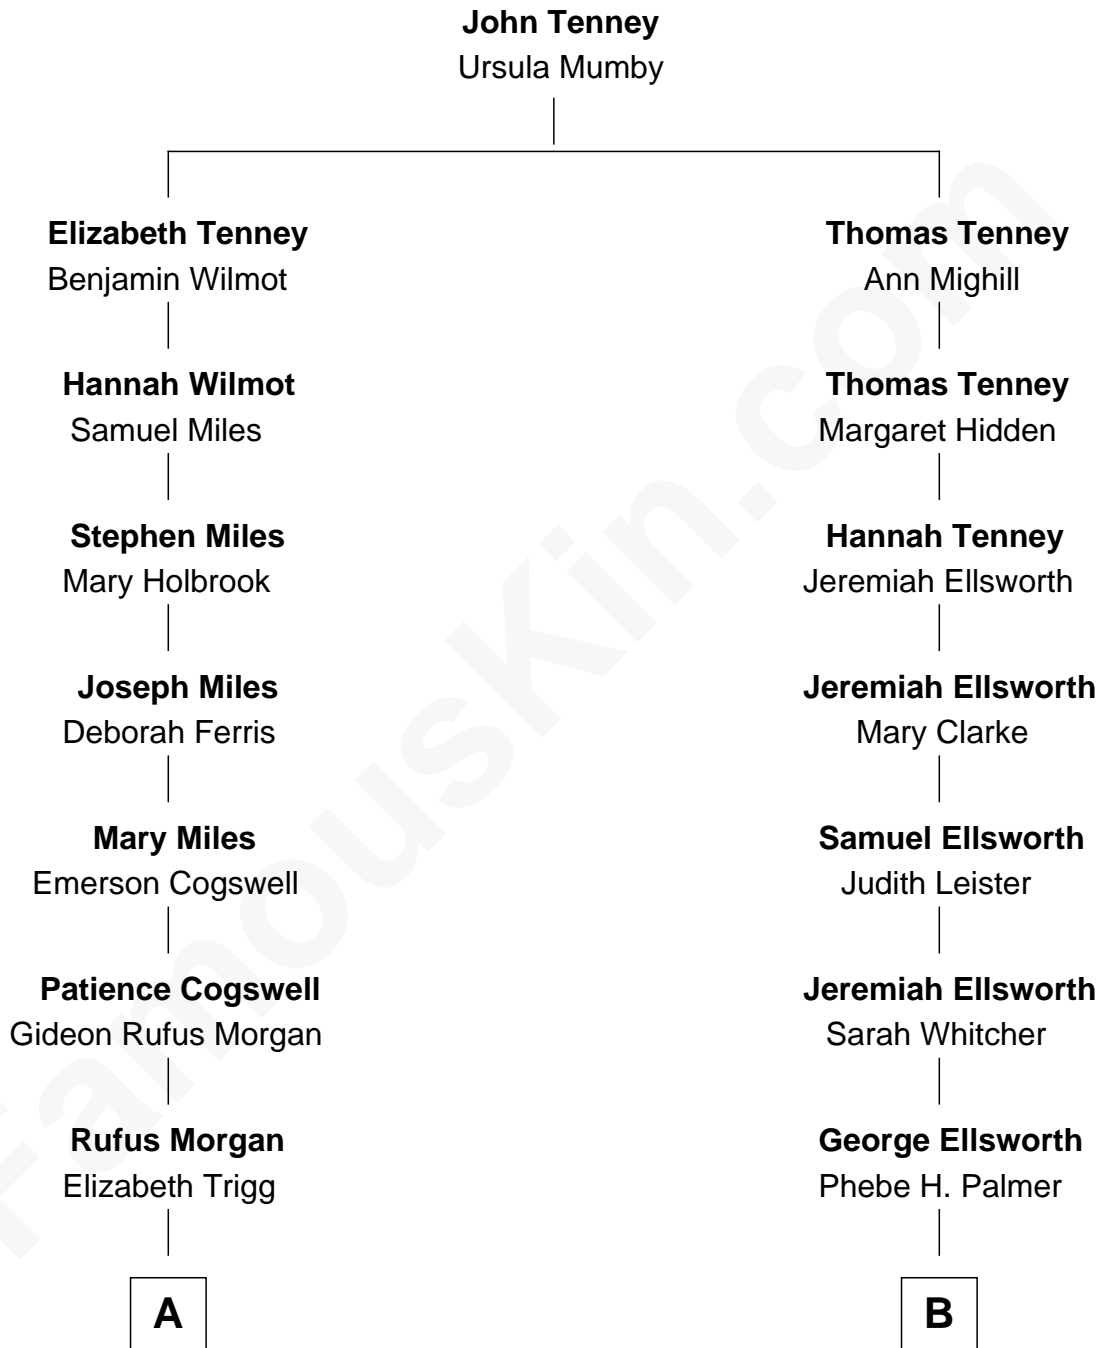

FamousKin.com

Relationship Chart of Tennessee Williams

Author of *A Streetcar Named Desire*

10th cousin 1 time removed of

Meghan Markle

Duchess of Sussex, TV Actress

A

Rhoda Campbell Morgan

John Williams

Thomas Lanier Williams

Isabelle Coffin

Cornelius Coffin Williams

Edwina Dakin

Tennessee Williams

Author of A Streetcar Named Desire

B

Maria Belle Ellsworth

George Sanders

Fred George Sanders

Gertrude May Merrill

Doris Mary Rita Sanders

Gordon Arnold Markle

Thomas Wayne Markle

Doria Loyce Ragland