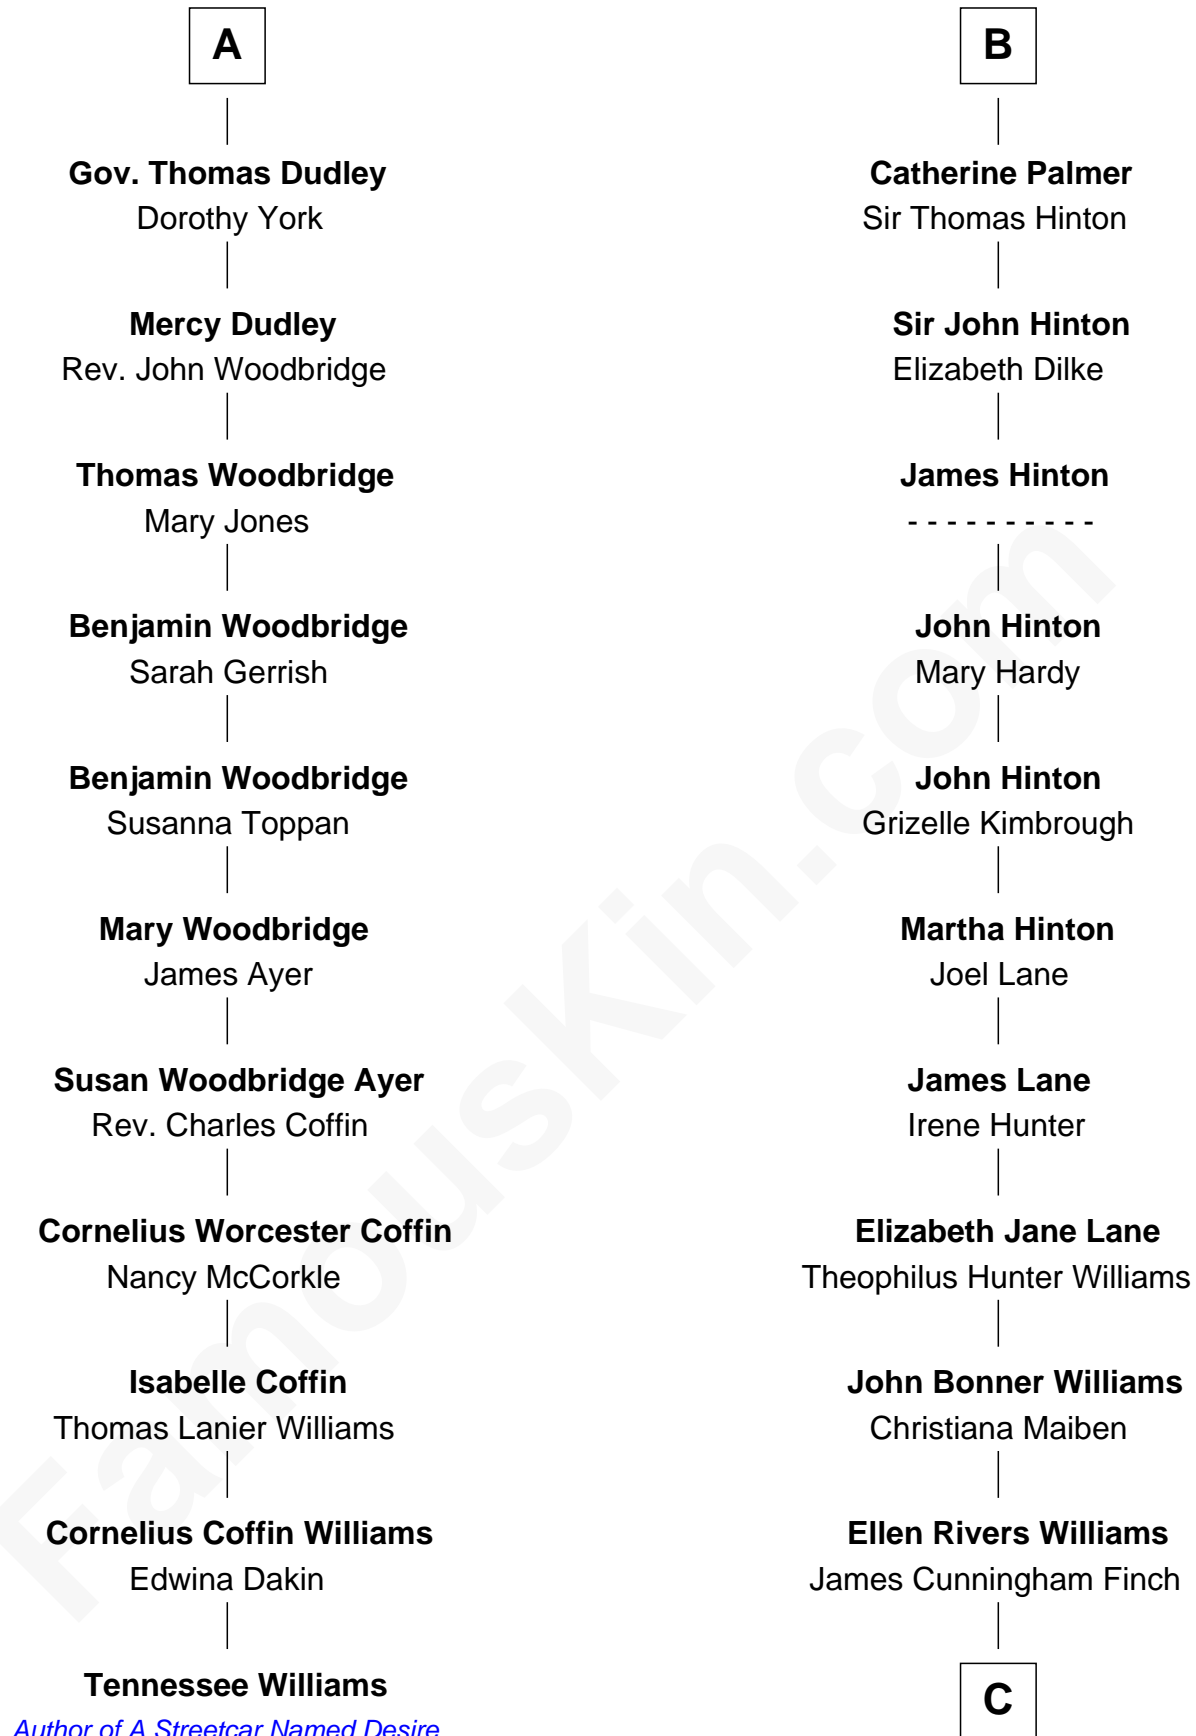

## Relationship Chart of Tennessee Williams

*Author of A Streetcar Named Desire*

17th cousin 1 time removed of

**Harper Lee**

*Author of To Kill a Mockingbird*

C

Frances Cunningham Finch

Amasa Coleman Lee