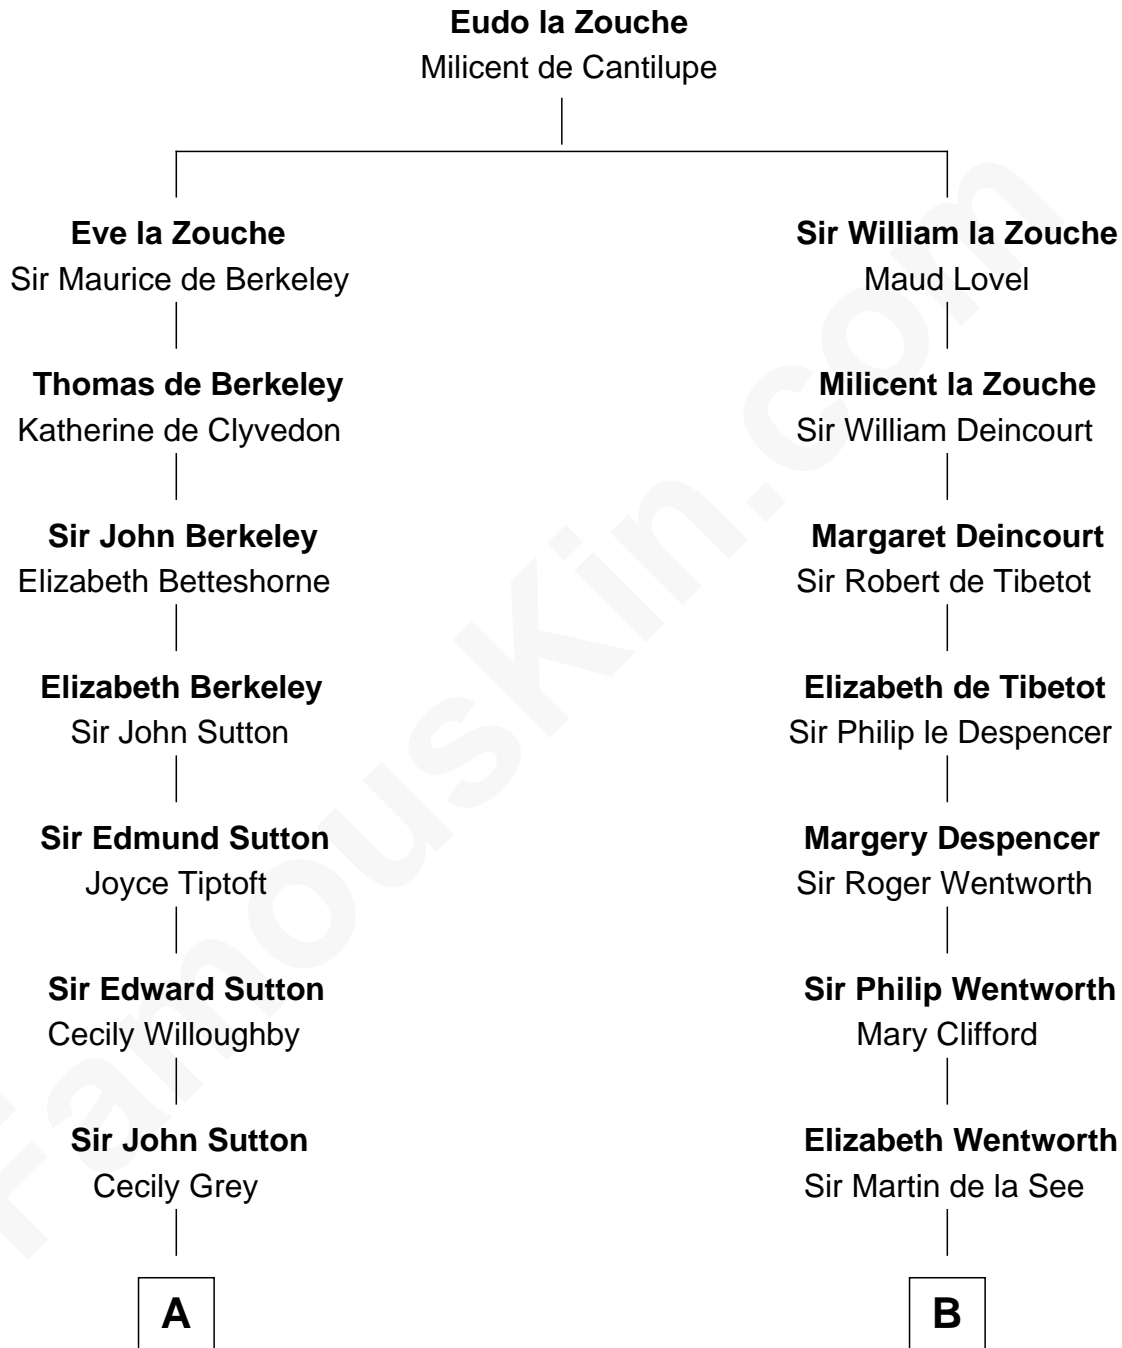

# FamousKin.com

## Relationship Chart of Tennessee Williams

*Author of A Streetcar Named Desire*

19th cousin 2 times removed of

**Harper Lee**

*Author of To Kill a Mockingbird*

**C**

**Isabelle Coffin**  
Thomas Lanier Williams

**Cornelius Coffin Williams**  
Edwina Dakin

**Tennessee Williams**  
*Author of A Streetcar Named Desire*

**D**

**John Farrar Finch**  
Frances Smith

**John Robert Finch**  
Frances Cunningham

**James Cunningham Finch**  
Ellen Rivers Williams