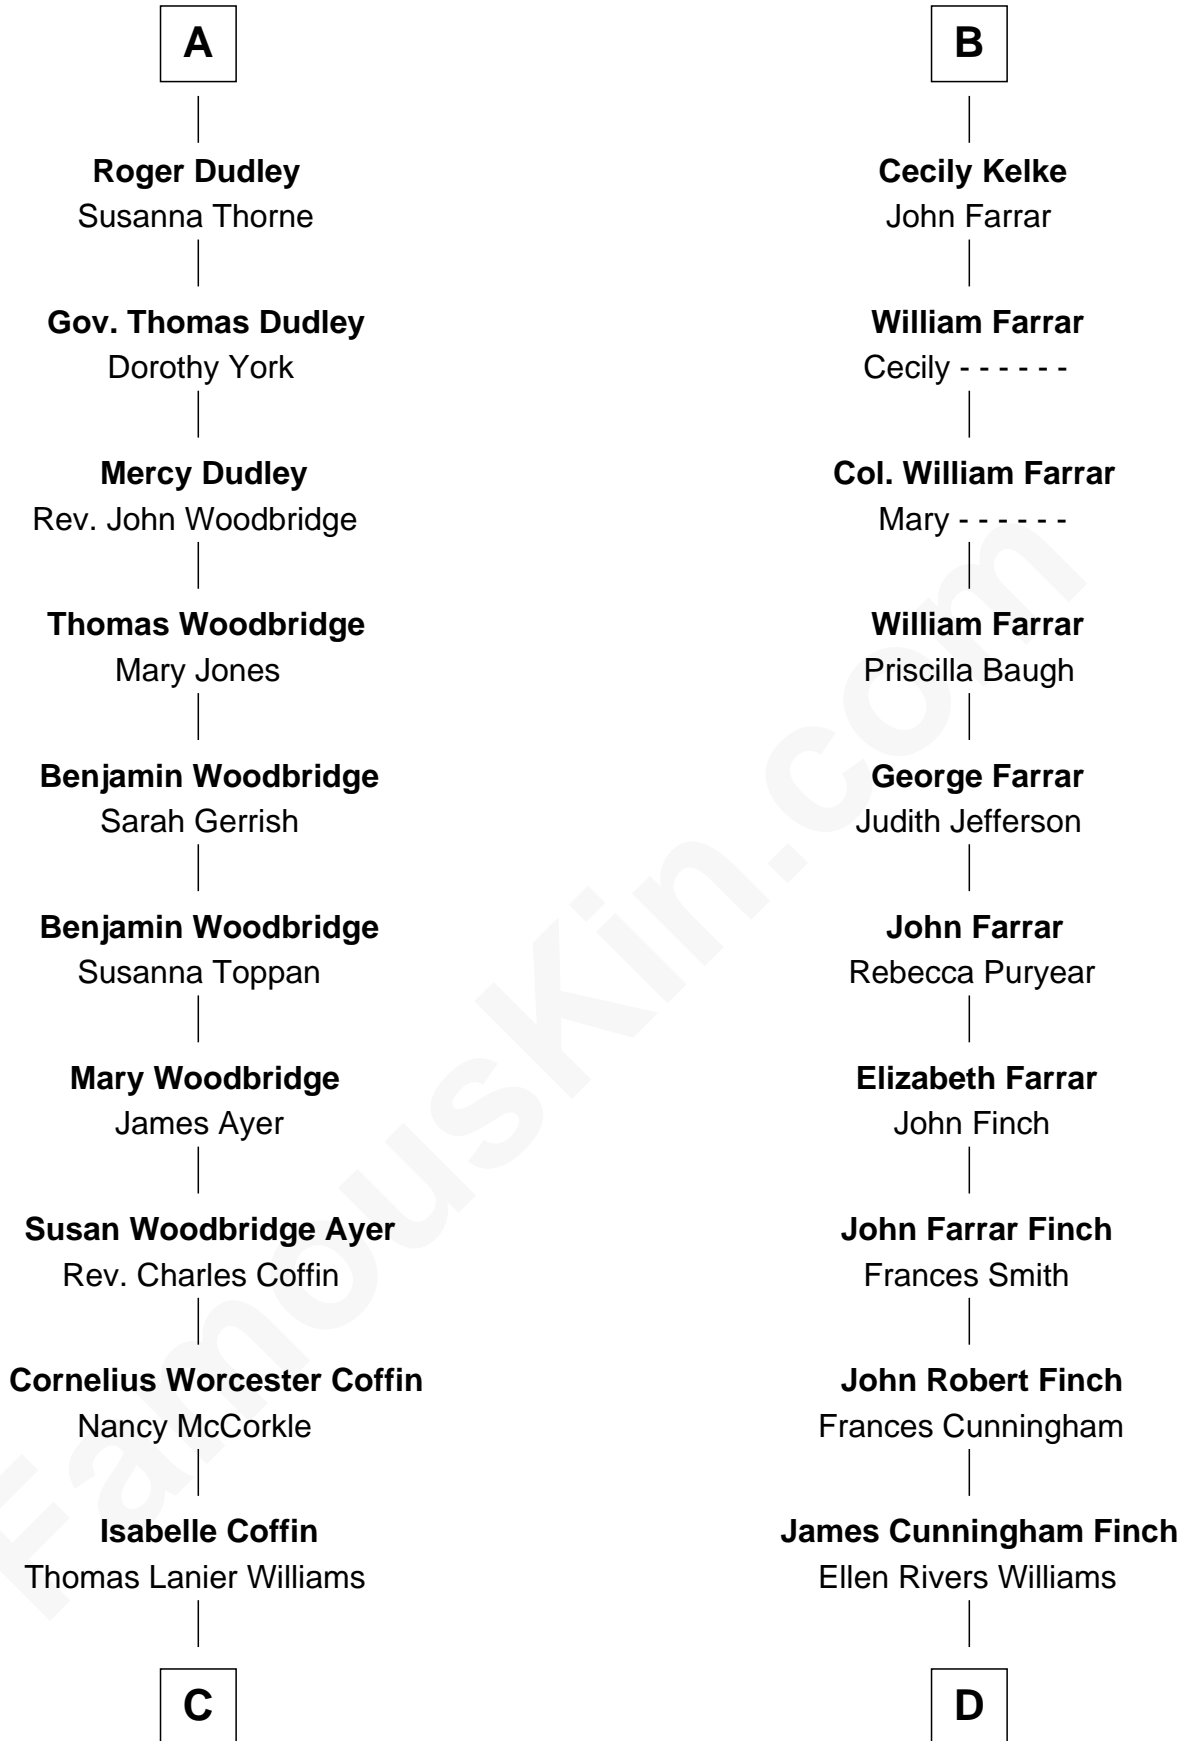

FamousKin.com

Relationship Chart of

Tennessee Williams

Author of A Streetcar Named Desire

18th cousin of

Harper Lee

Author of To Kill a Mockingbird

Sir Philip le Despencer

A

Sir Philip le Despencer

Elizabeth de Tibetot

Margery Despencer

Sir Roger Wentworth

Sir Philip Wentworth

Mary Clifford

Elizabeth Wentworth

Sir Martin de la See

Elizabeth de la See

Roger Kelke

Christopher Kelke

Isabel Gurlington

William Kelke

Thomasine Skerne

B

C

Cornelius Coffin Williams

Edwina Dakin

Tennessee Williams

Author of A Streetcar Named Desire

D

Frances Cunningham Finch

Amasa Coleman Lee