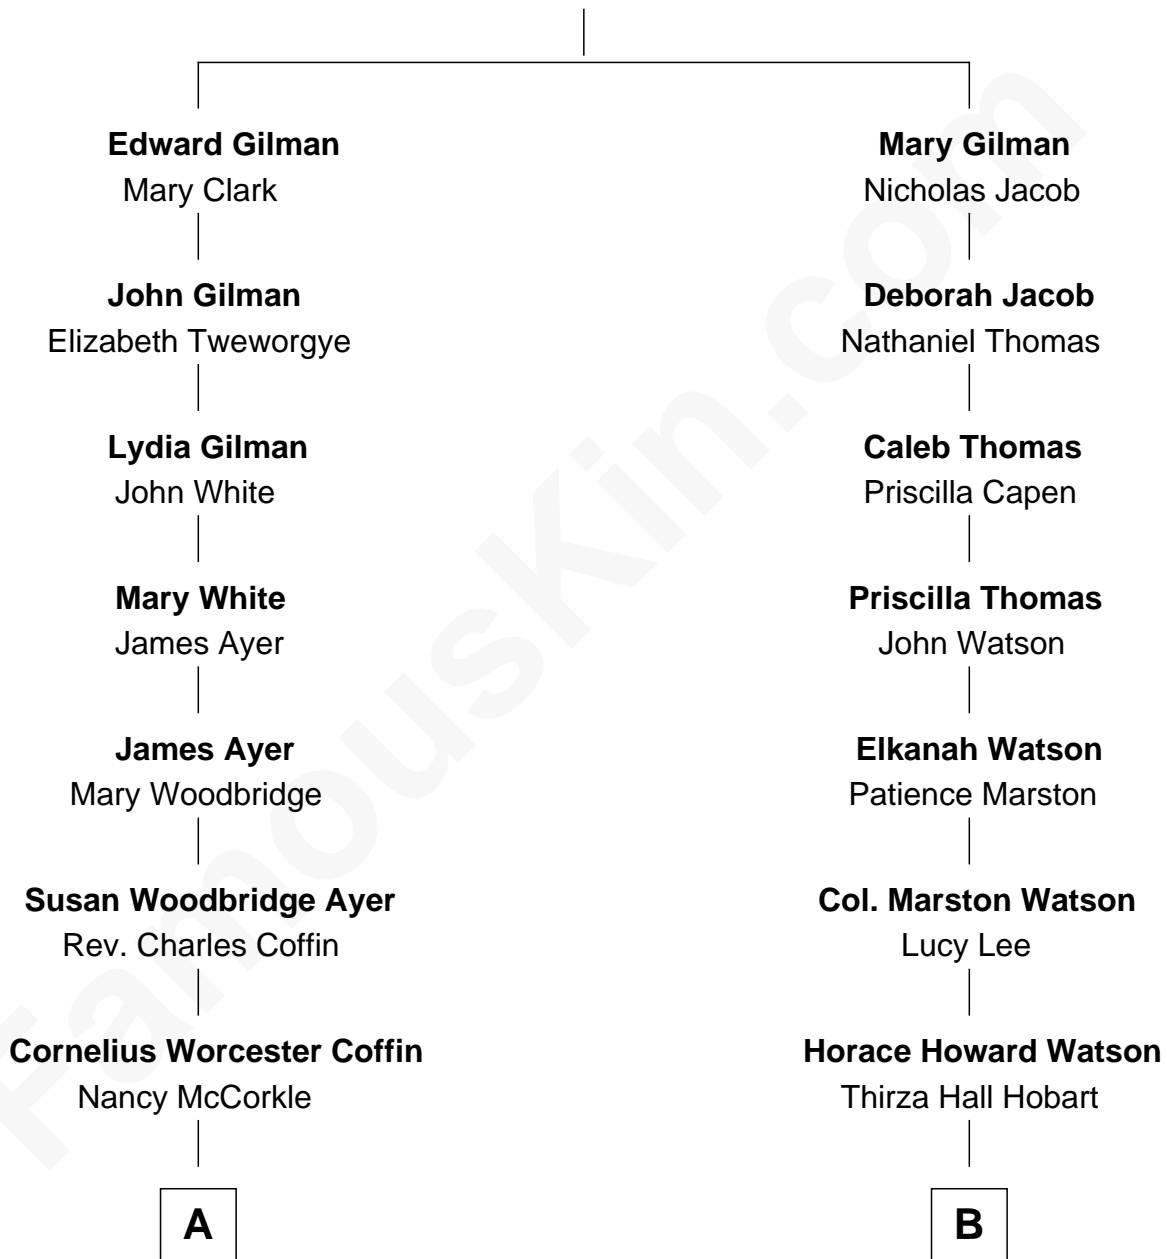

## Relationship Chart of

### Tennessee Williams

*Author of A Streetcar Named Desire*

9th cousin 3 times removed of

**John Cena**

*Movie Actor and WWE Pro Wrestler*

**Edward Gilman**

-----

**A**

**Isabelle Coffin**

Thomas Lanier Williams

**Cornelius Coffin Williams**

Edwina Dakin

**Tennessee Williams**

*Author of A Streetcar Named Desire*

**B**

**Agnes Lee Watson**