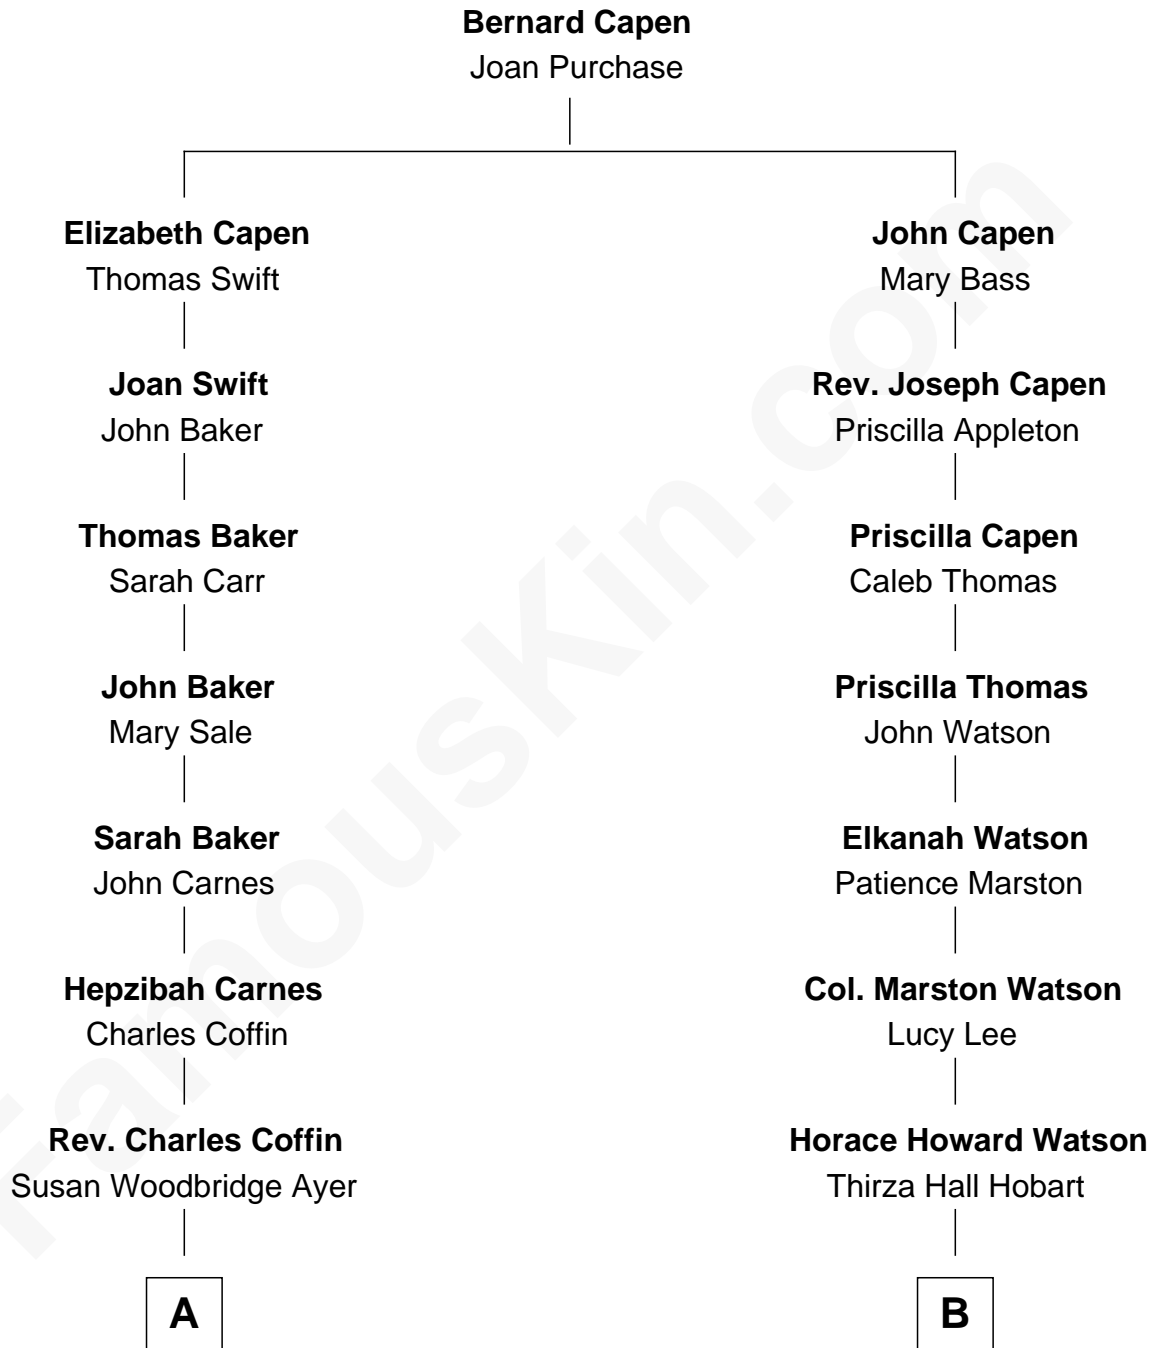

## Relationship Chart of

### Tennessee Williams

*Author of A Streetcar Named Desire*

10th cousin 2 times removed of

**John Cena**

*Movie Actor and WWE Pro Wrestler*

**A**

**Cornelius Worcester Coffin**

Nancy McCorkle

**Isabelle Coffin**

Thomas Lanier Williams

**Cornelius Coffin Williams**

Edwina Dakin

**Tennessee Williams**

*Author of [A Streetcar Named Desire](#)*

**B**

**Agnes Lee Watson**