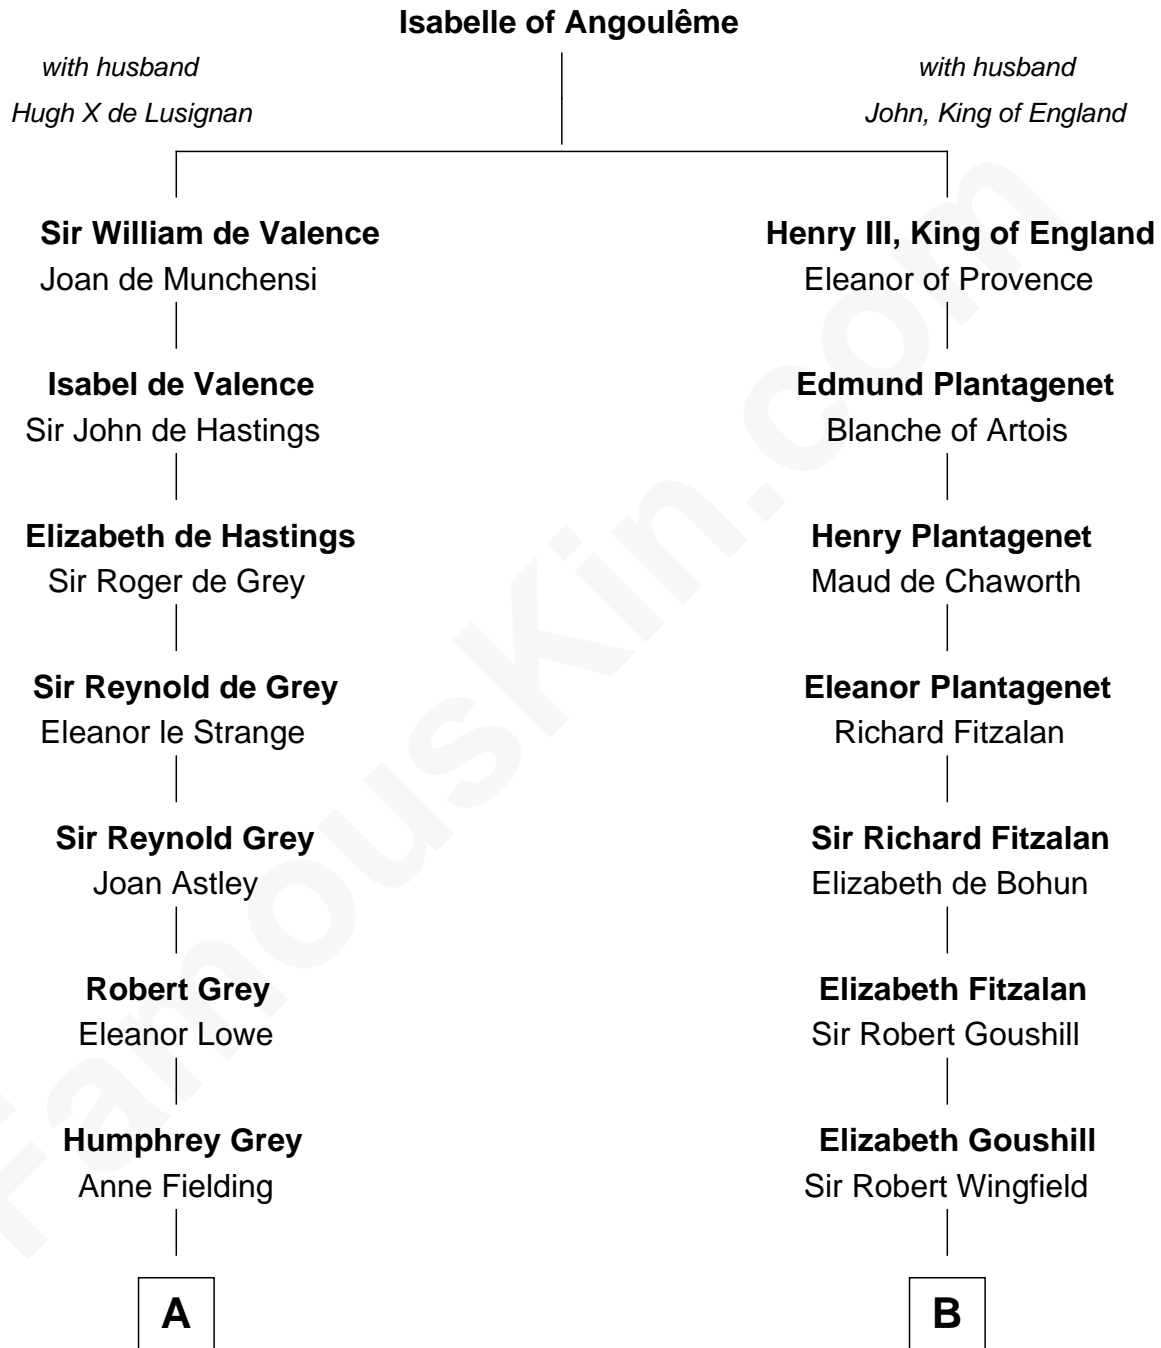

FamousKin.com

Relationship Chart of

Tennessee Williams

Author of A Streetcar Named Desire

20th cousin 1 time removed of

Henry Clay Folger

Founder of Folger Shakespeare Library and Chairman of Standard Oil

C