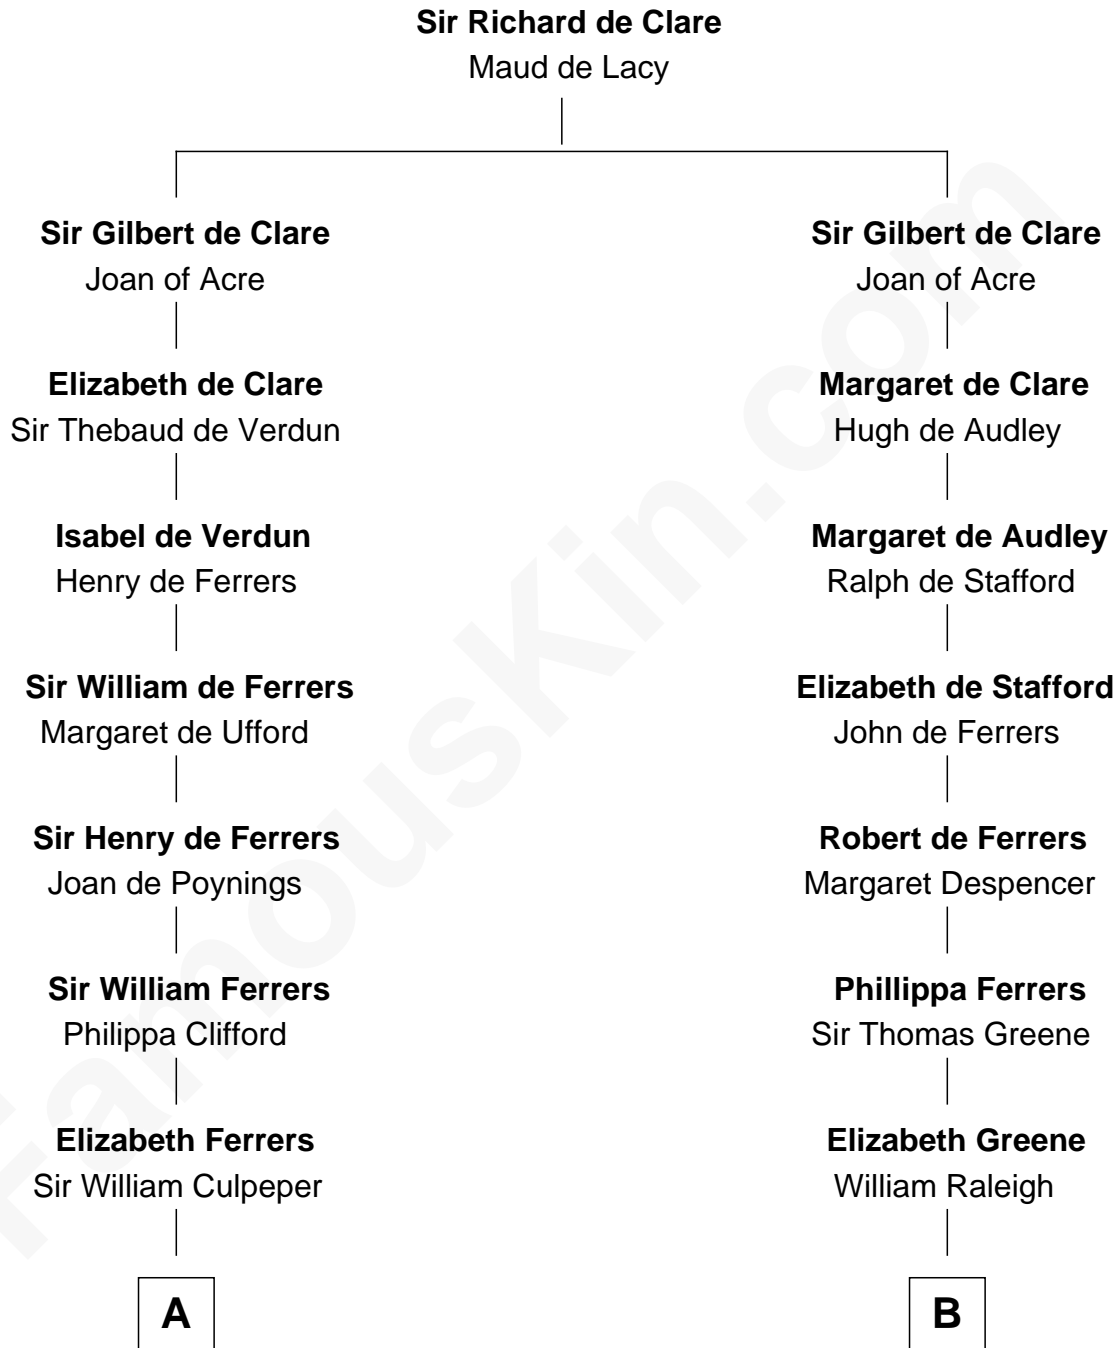

FamousKin.com

Relationship Chart of Tennessee Williams

Author of A Streetcar Named Desire

20th cousin 1 time removed of

Henry Clay Folger

Founder of Folger Shakespeare Library and Chairman of Standard Oil

C

Tennessee Williams

Author of A Streetcar Named Desire

D

Rebecca Slocum

George Folger

Samuel Brown Folger

Nancy F. Hiller

Henry Clay Folger

Eliza Jane Clark

Henry Clay Folger

Chairman of Standard Oil