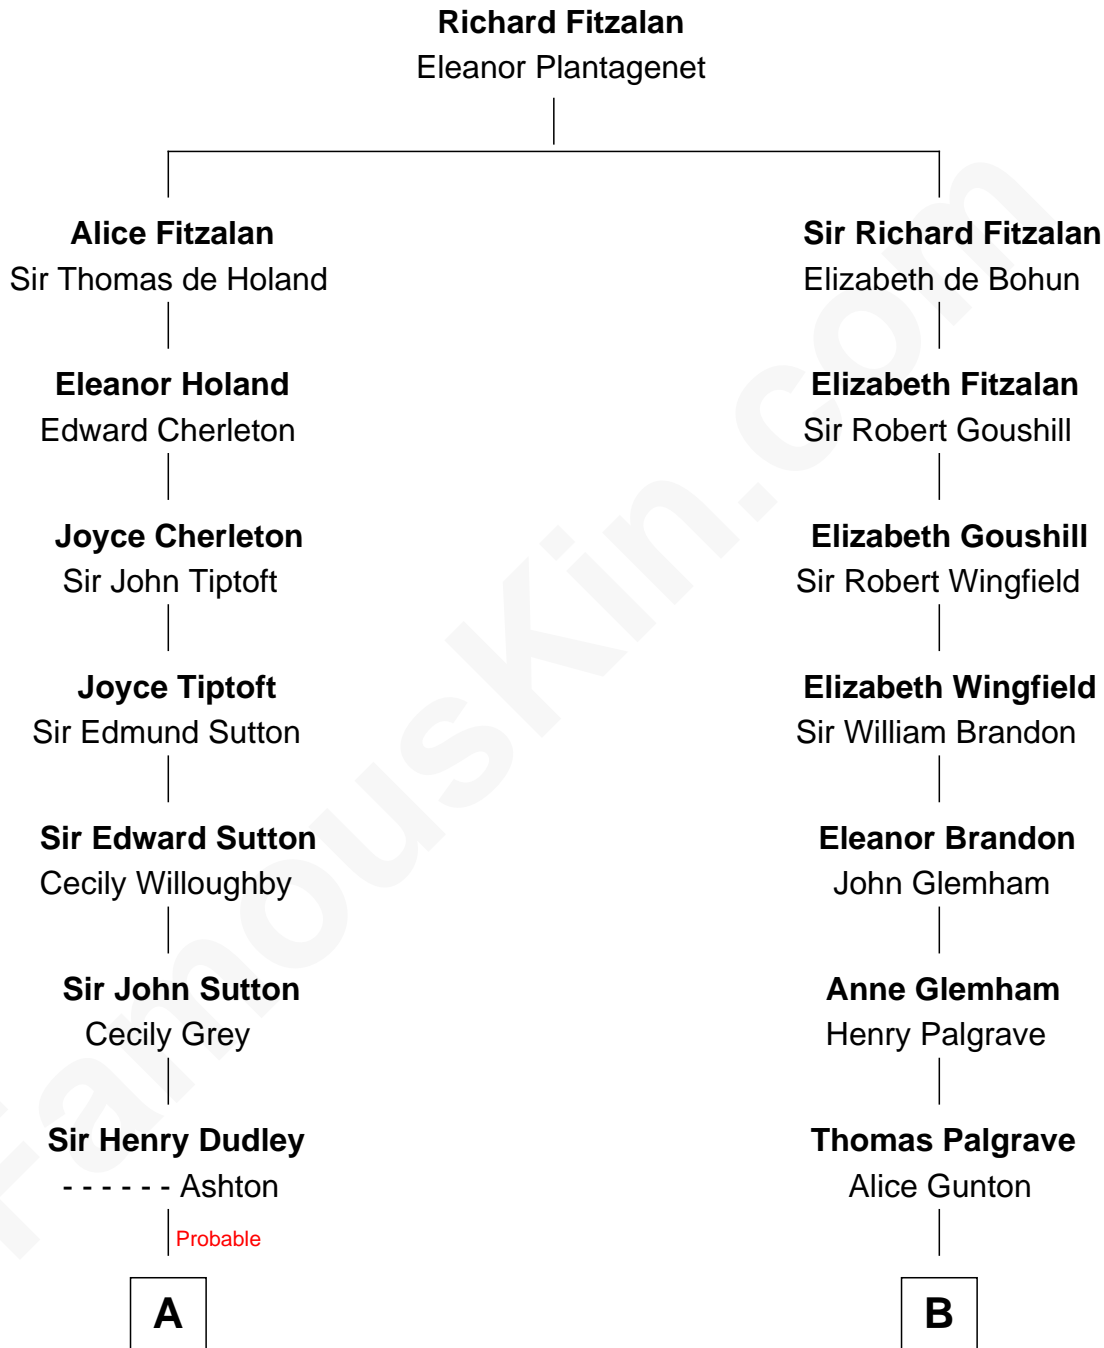

Henry Clay Folger

Founder of Folger Shakespeare Library and Chairman of Standard Oil