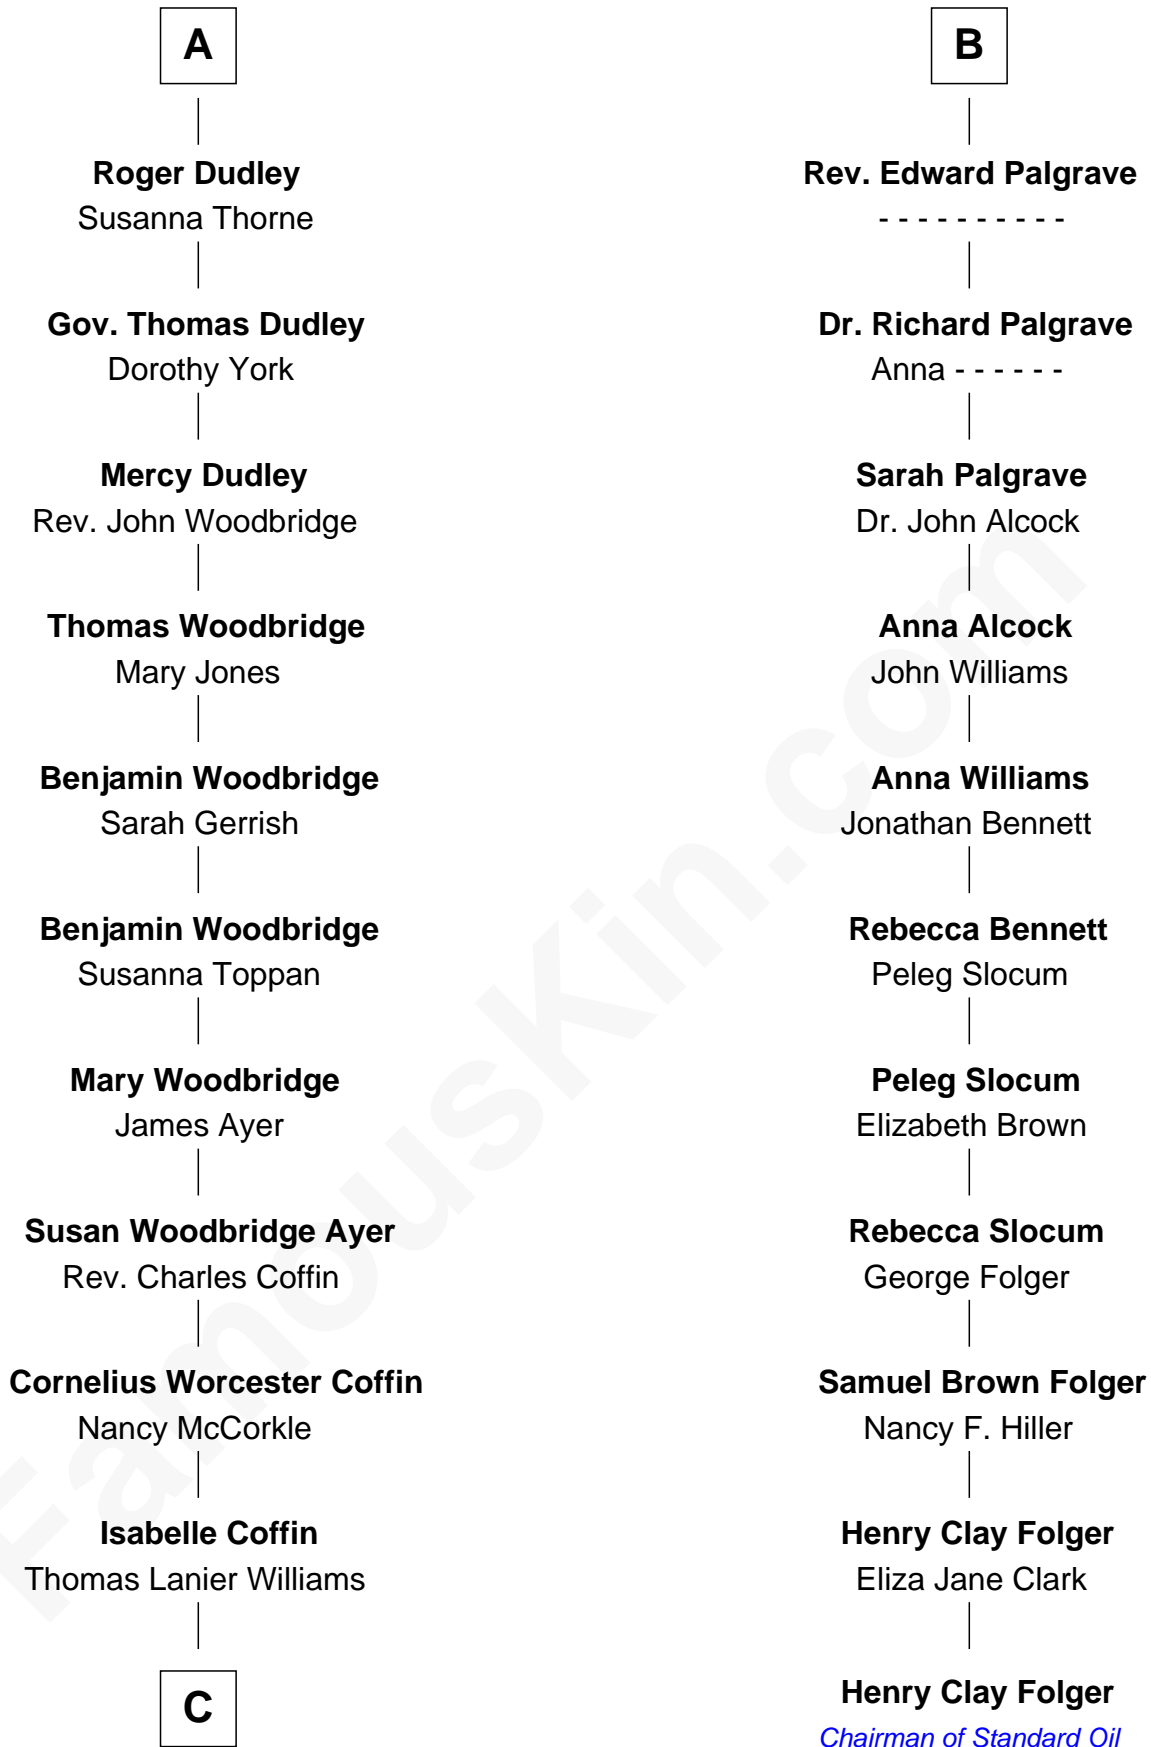

## Relationship Chart of

### Tennessee Williams

*Author of A Streetcar Named Desire*

17th cousin 1 time removed of

### Henry Clay Folger

*Founder of Folger Shakespeare Library and Chairman of Standard Oil*

C

—  
**Cornelius Coffin Williams**

Edwina Dakin

—  
**Tennessee Williams**

*Author of A Streetcar Named Desire*

FamousKin.com