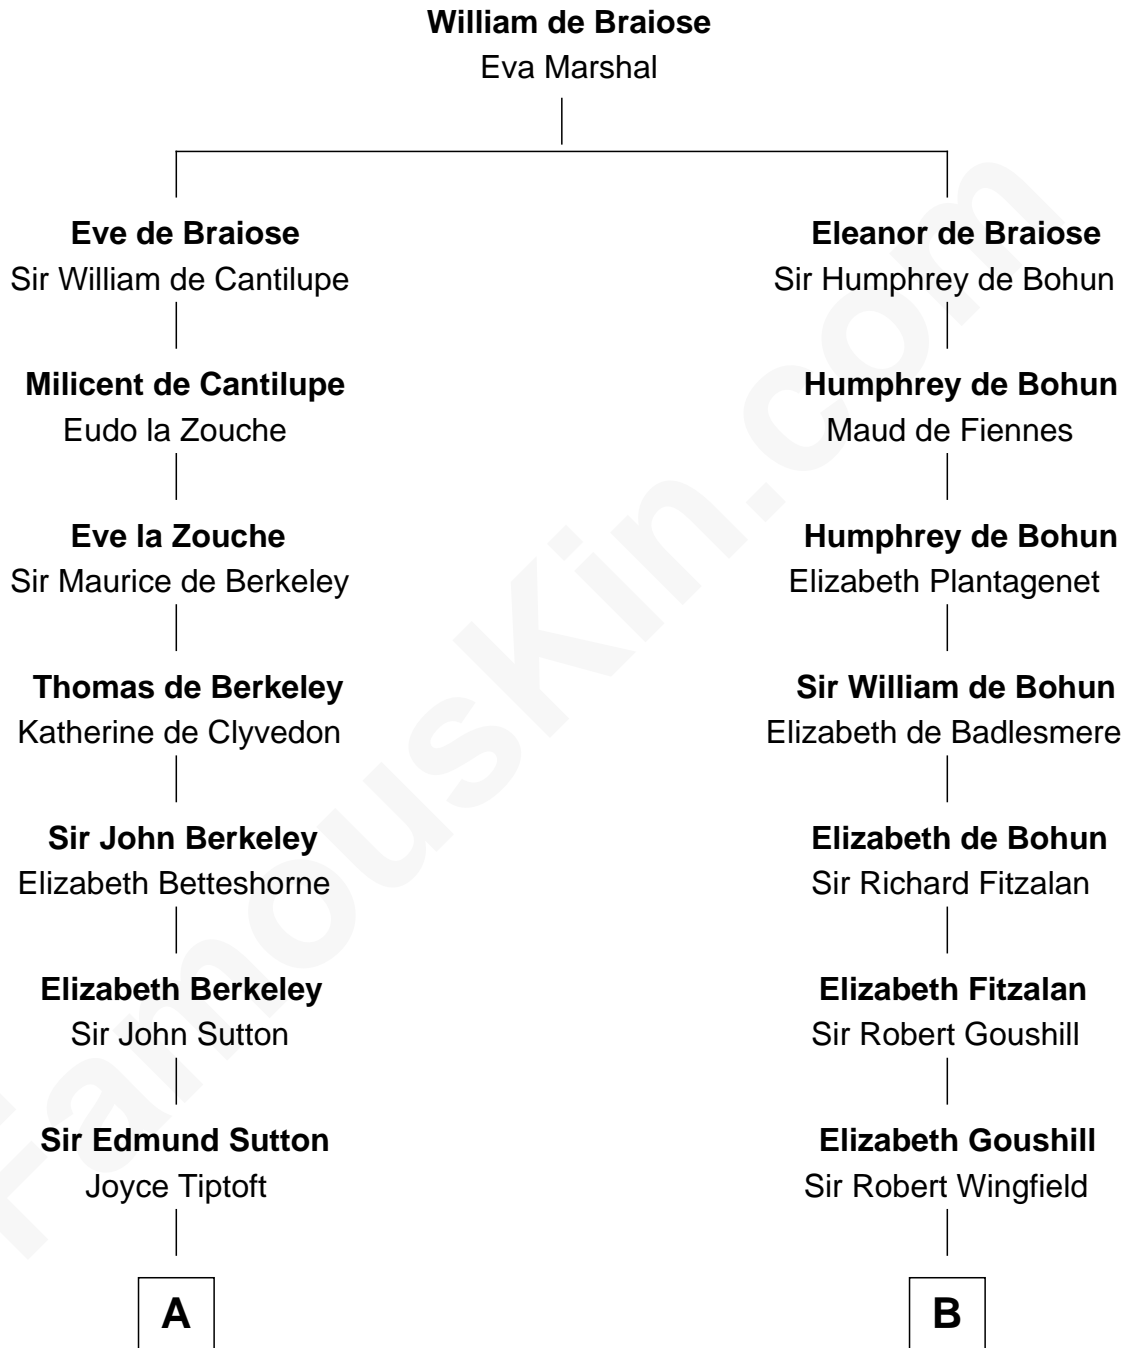

FamousKin.com

Relationship Chart of

Tennessee Williams

Author of *A Streetcar Named Desire*

21st cousin of

Henry Clay Folger

Founder of Folger Shakespeare Library and Chairman of Standard Oil

C

Tennessee Williams

Author of A Streetcar Named Desire

D

Peleg Slocum

Elizabeth Brown

Rebecca Slocum

George Folger

Samuel Brown Folger