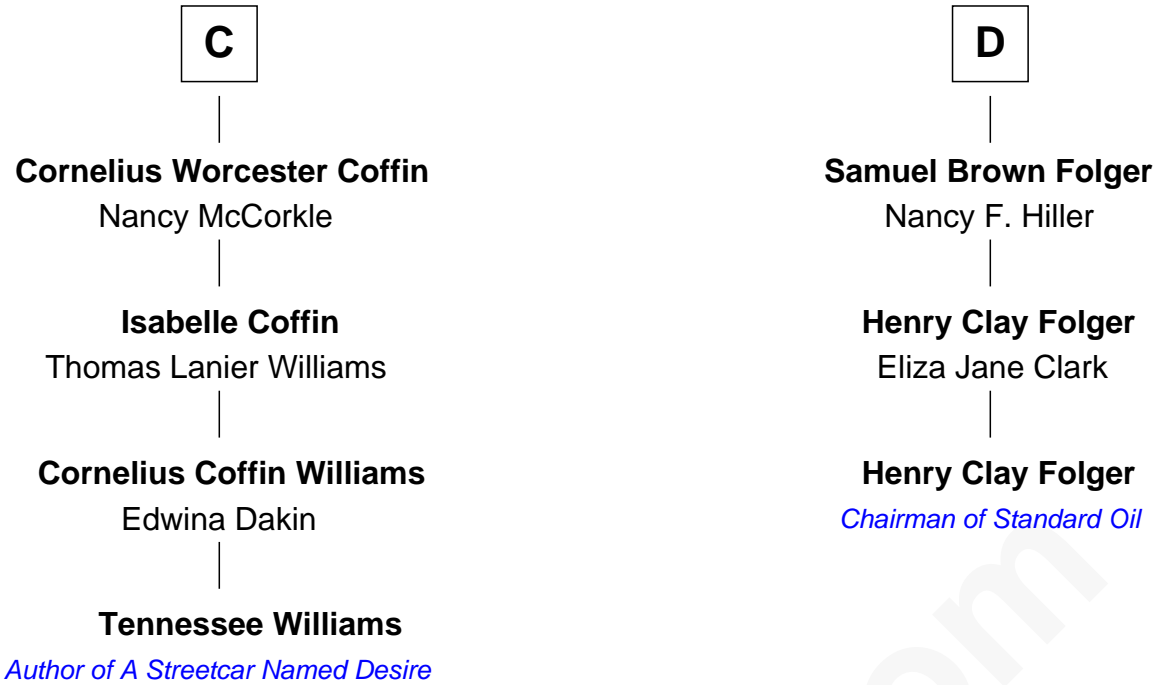

FamousKin.com

Relationship Chart of

Tennessee Williams

Author of *A Streetcar Named Desire*

19th cousin 1 time removed of

Henry Clay Folger

Founder of Folger Shakespeare Library and Chairman of Standard Oil

Edward Despencer
Elizabeth Burghersh

Willelma De La Mare
Sir John Roches

Margaret Despencer
Robert de Ferrers

Joan Roches
Nicholas Baynton

Phillippa Ferrers
Sir Thomas Greene

Sir John Baynton
Joan - - - - -

Elizabeth Greene
William Raleigh

Sir Robert Baynton
Elizabeth Haute

Sir Edward Raleigh
Margaret Verney

A

B

FamousKin.com