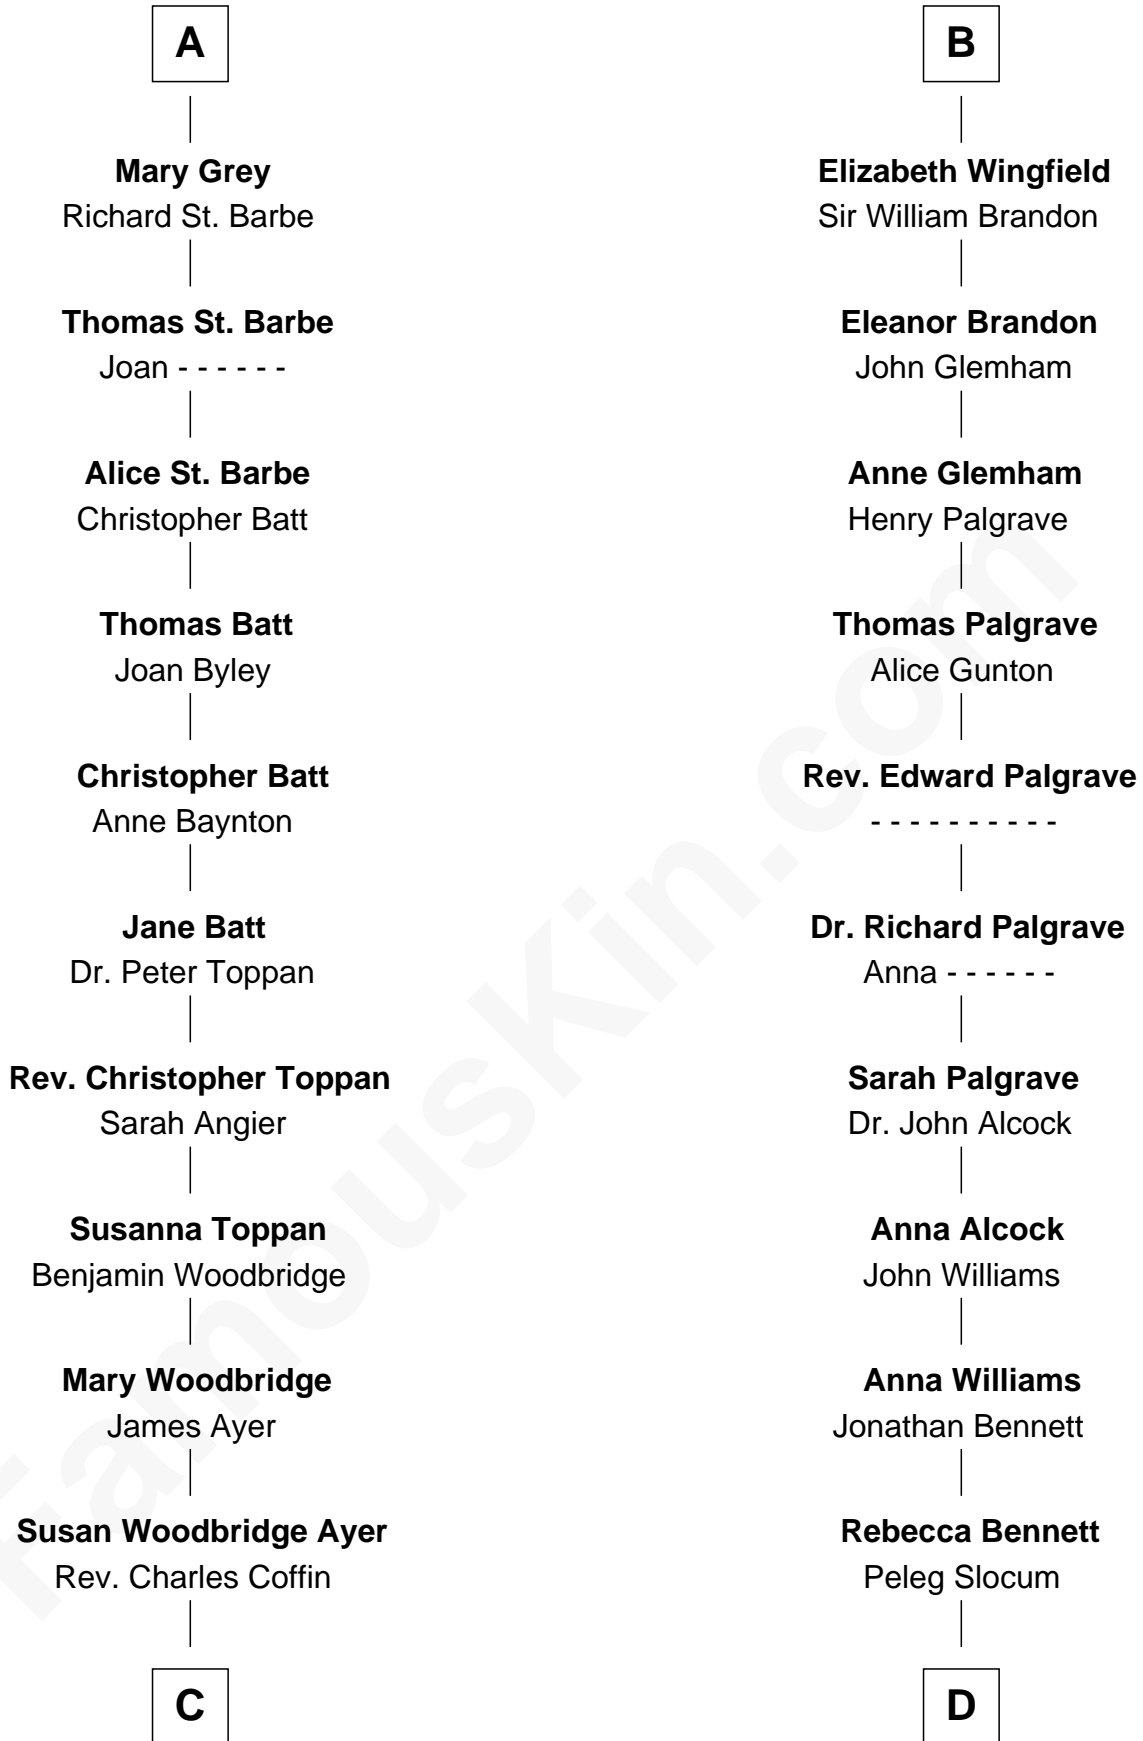

FamousKin.com

Relationship Chart of

Tennessee Williams

Author of *A Streetcar Named Desire*

20th cousin of

J. A. Folger

Founder of Folger Coffee Company

Sir Humphrey de Bohun

Maud of Eu

C

Cornelius Worcester Coffin

Nancy McCorkle

Isabelle Coffin

Thomas Lanier Williams

Cornelius Coffin Williams

Edwina Dakin

Tennessee Williams

Author of A Streetcar Named Desire

D

Peleg Slocum

Elizabeth Brown

Rebecca Slocum

George Folger

Samuel Brown Folger