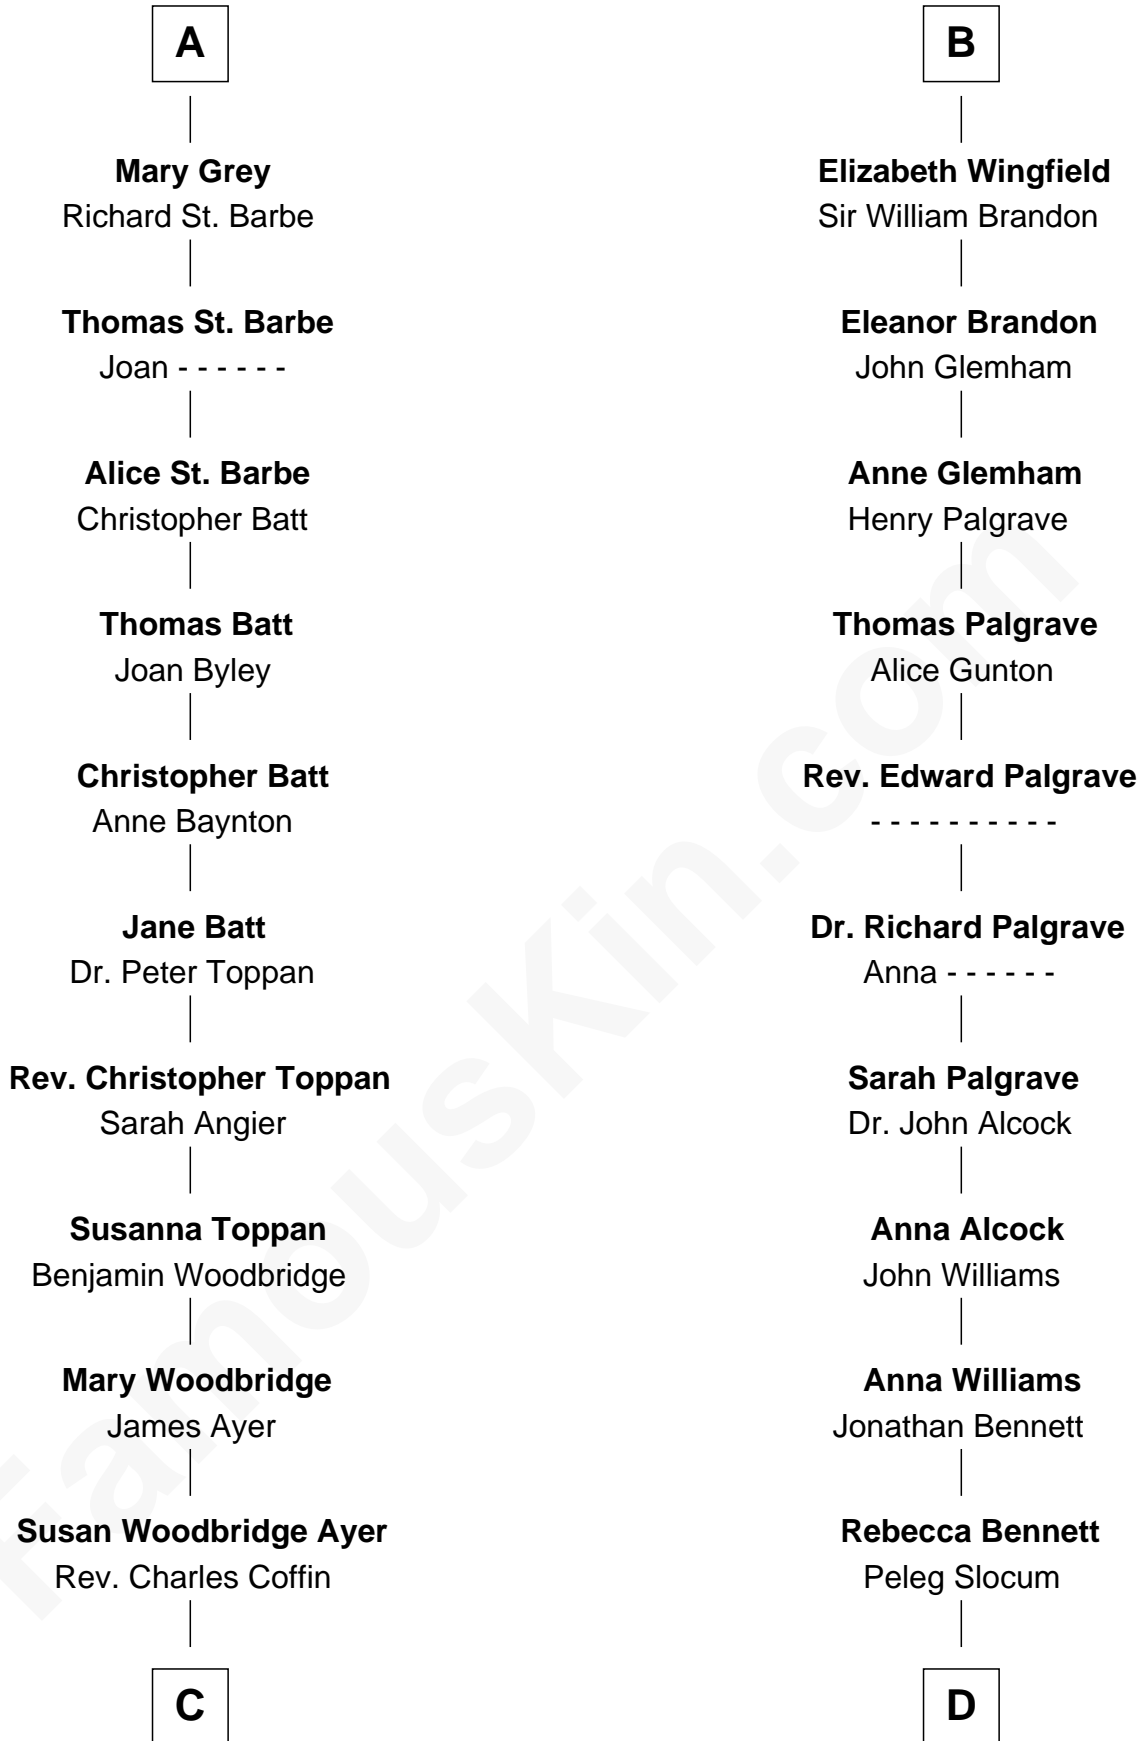

FamousKin.com

Relationship Chart of

Tennessee Williams

Author of A Streetcar Named Desire

20th cousin of

J. A. Folger

Founder of Folger Coffee Company

C

Cornelius Worcester Coffin

Nancy McCorkle

Isabelle Coffin

Thomas Lanier Williams

Cornelius Coffin Williams

Edwina Dakin

Tennessee Williams

Author of A Streetcar Named Desire

D

Peleg Slocum

Elizabeth Brown

Rebecca Slocum

George Folger

Samuel Brown Folger

Nancy F. Hiller

J. A. Folger