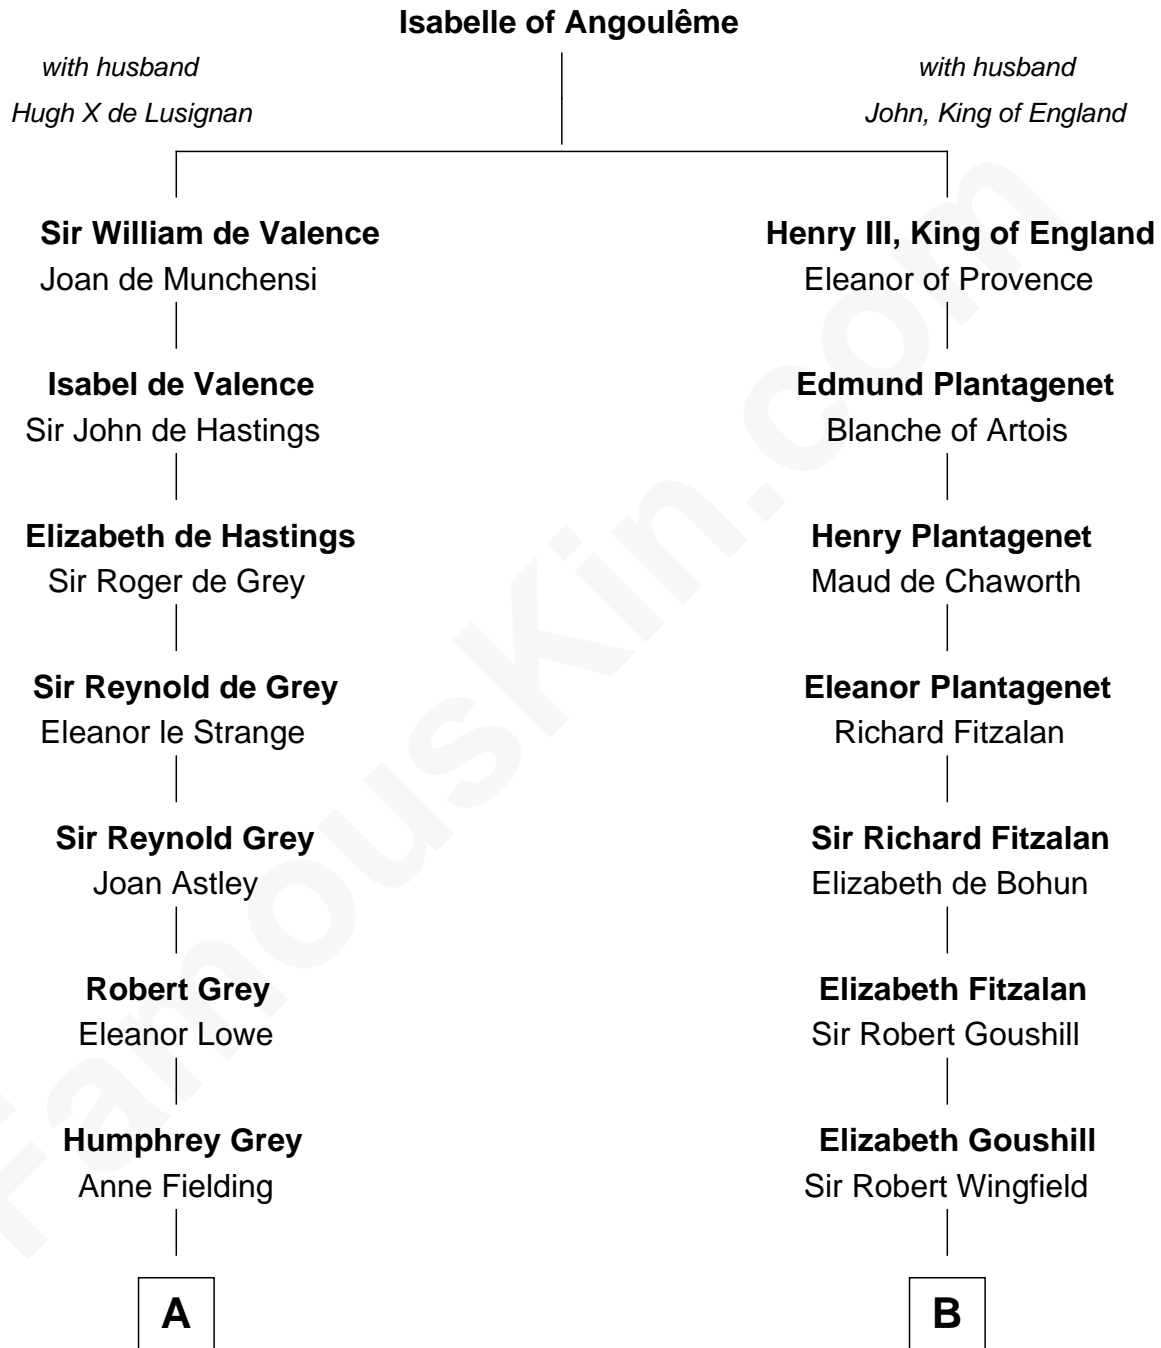

FamousKin.com

Relationship Chart of

Tennessee Williams

Author of A Streetcar Named Desire

20th cousin of

J. A. Folger

Founder of Folger Coffee Company

C