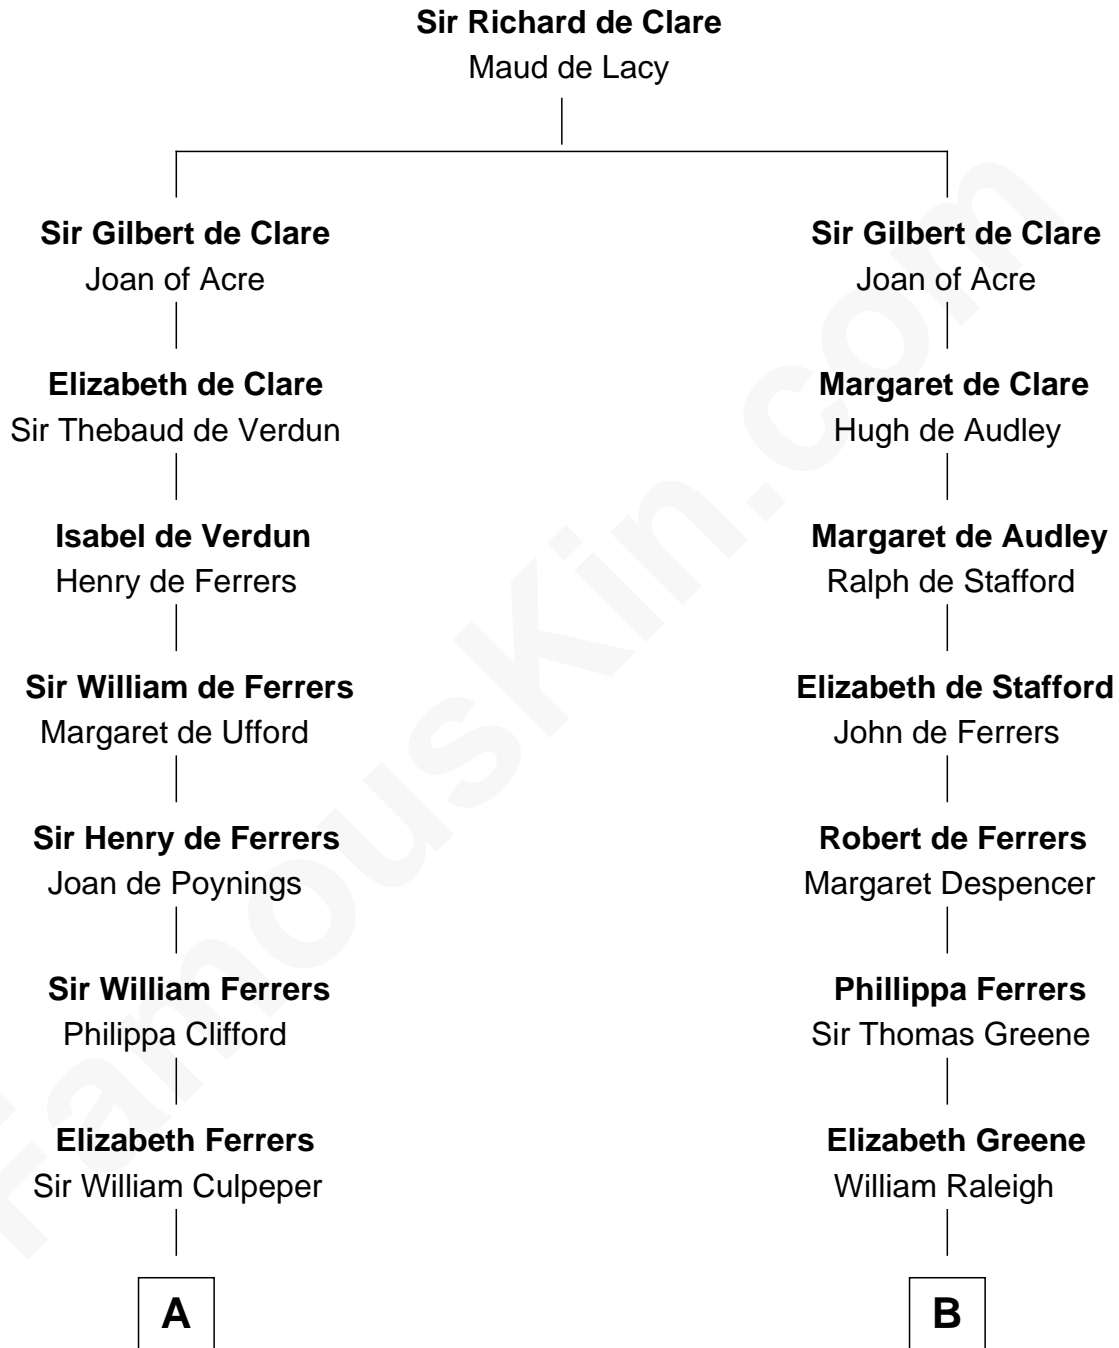

FamousKin.com

Relationship Chart of Tennessee Williams

Author of *A Streetcar Named Desire*

19th cousin 2 times removed of

J. A. Folger

Founder of Folger Coffee Company

C

Susan Woodbridge Ayer

Author of A Streetcar Named Desire

D

Rebecca Slocum

George Folger

Samuel Brown Folger

Nancy F. Hiller

J. A. Folger

Founder of Folger Coffee Co.