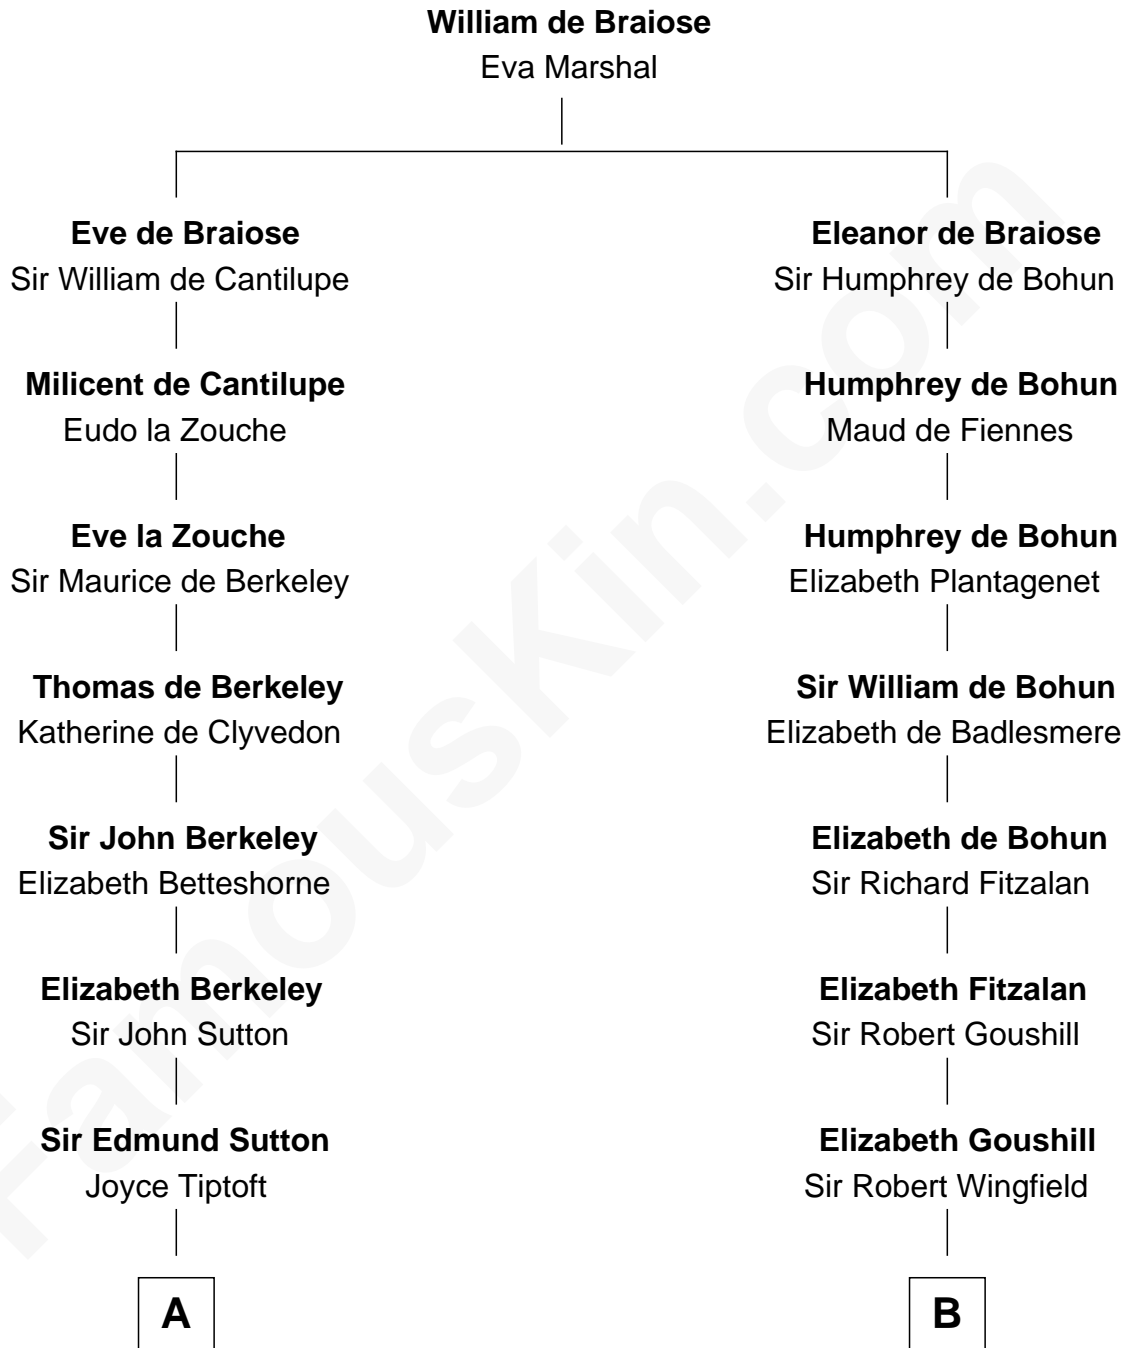

# FamousKin.com

## Relationship Chart of Tennessee Williams

Author of *A Streetcar Named Desire*

20th cousin 1 time removed of

**J. A. Folger**

Founder of Folger Coffee Company

**C**

**Susan Woodbridge Ayer**

Rev. Charles Coffin

**Cornelius Worcester Coffin**

Nancy McCorkle

**Isabelle Coffin**

Thomas Lanier Williams

**Cornelius Coffin Williams**

Edwina Dakin

**Tennessee Williams**

*Author of A Streetcar Named Desire*