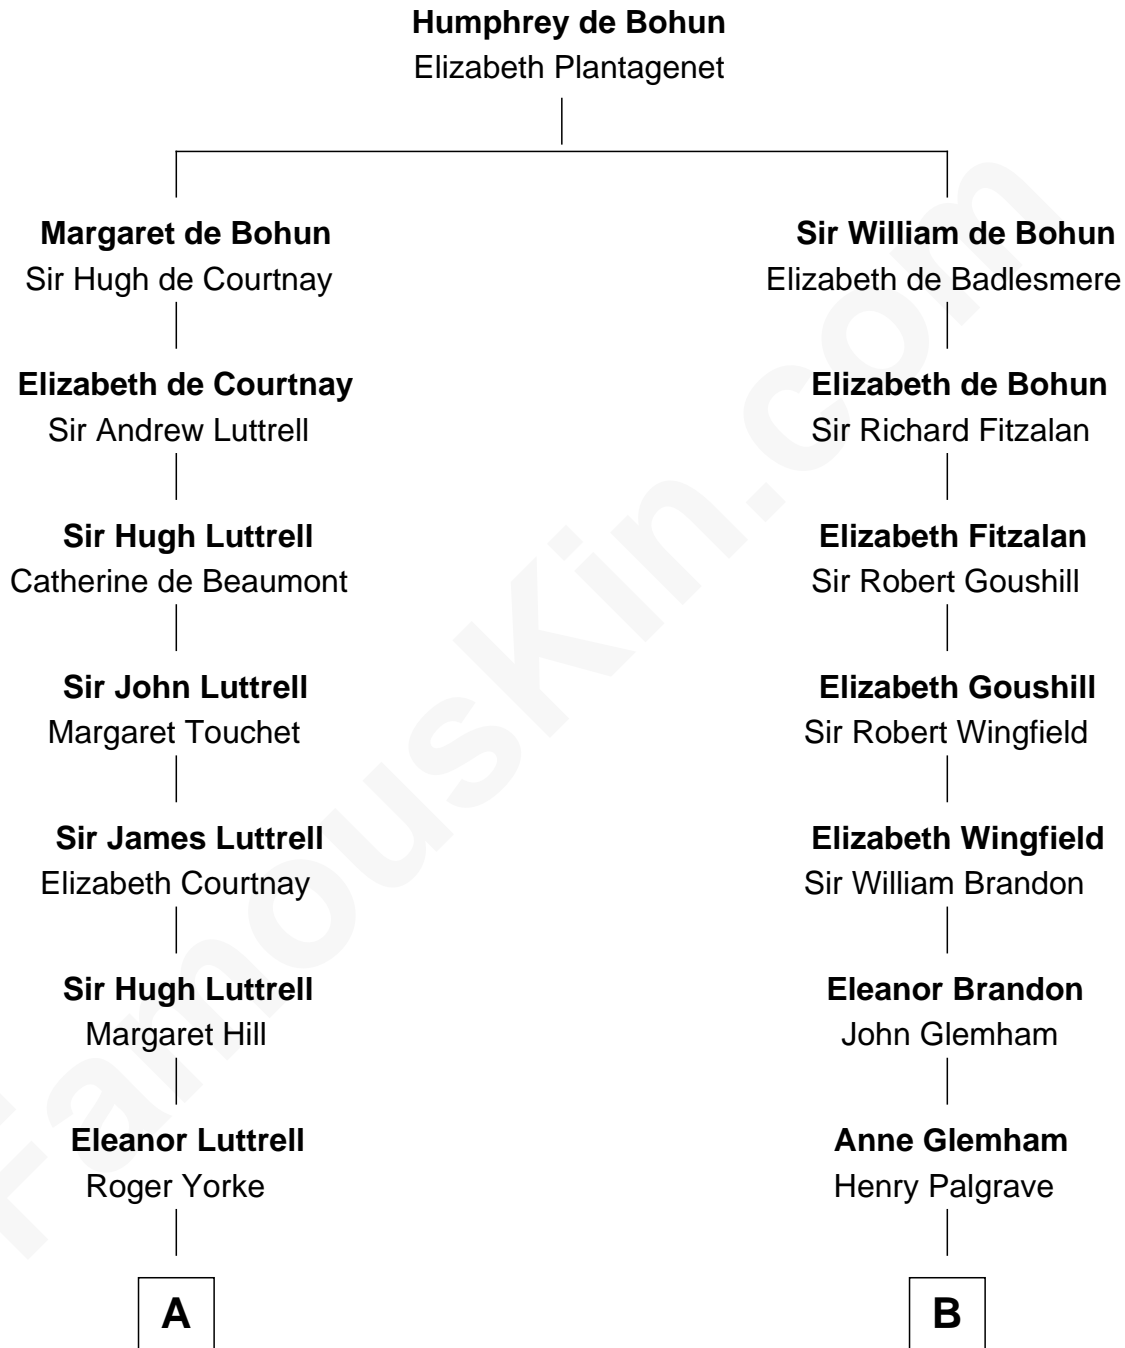

## Relationship Chart of

### Tennessee Williams

Author of *A Streetcar Named Desire*

17th cousin 2 times removed of

**J. A. Folger**

Founder of Folger Coffee Company

**C**

**Isabelle Coffin**  
Thomas Lanier Williams

**Cornelius Coffin Williams**  
Edwina Dakin