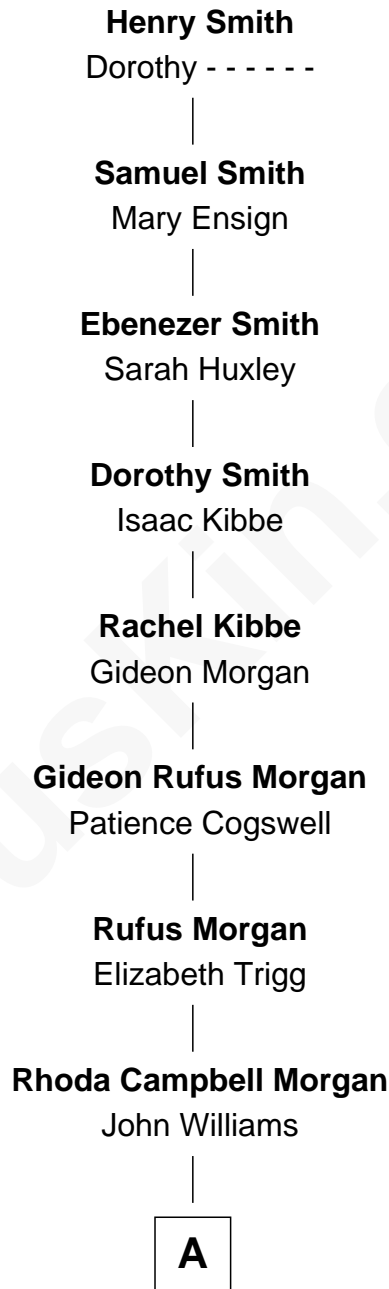

**FamousKin.com**  
**Relationship Chart of**  
**Tennessee Williams**

*Author of A Streetcar Named Desire*

**8th Great-grandson of**

**Henry Smith**

*(c1600 - c1648) Great Migration Immigrant 1637*

**A**

—  
**Thomas Lanier Williams**

Isabelle Coffin

—  
**Cornelius Coffin Williams**

Edwina Dakin

—  
**Tennessee Williams**

*Author of [A Streetcar Named Desire](#)*