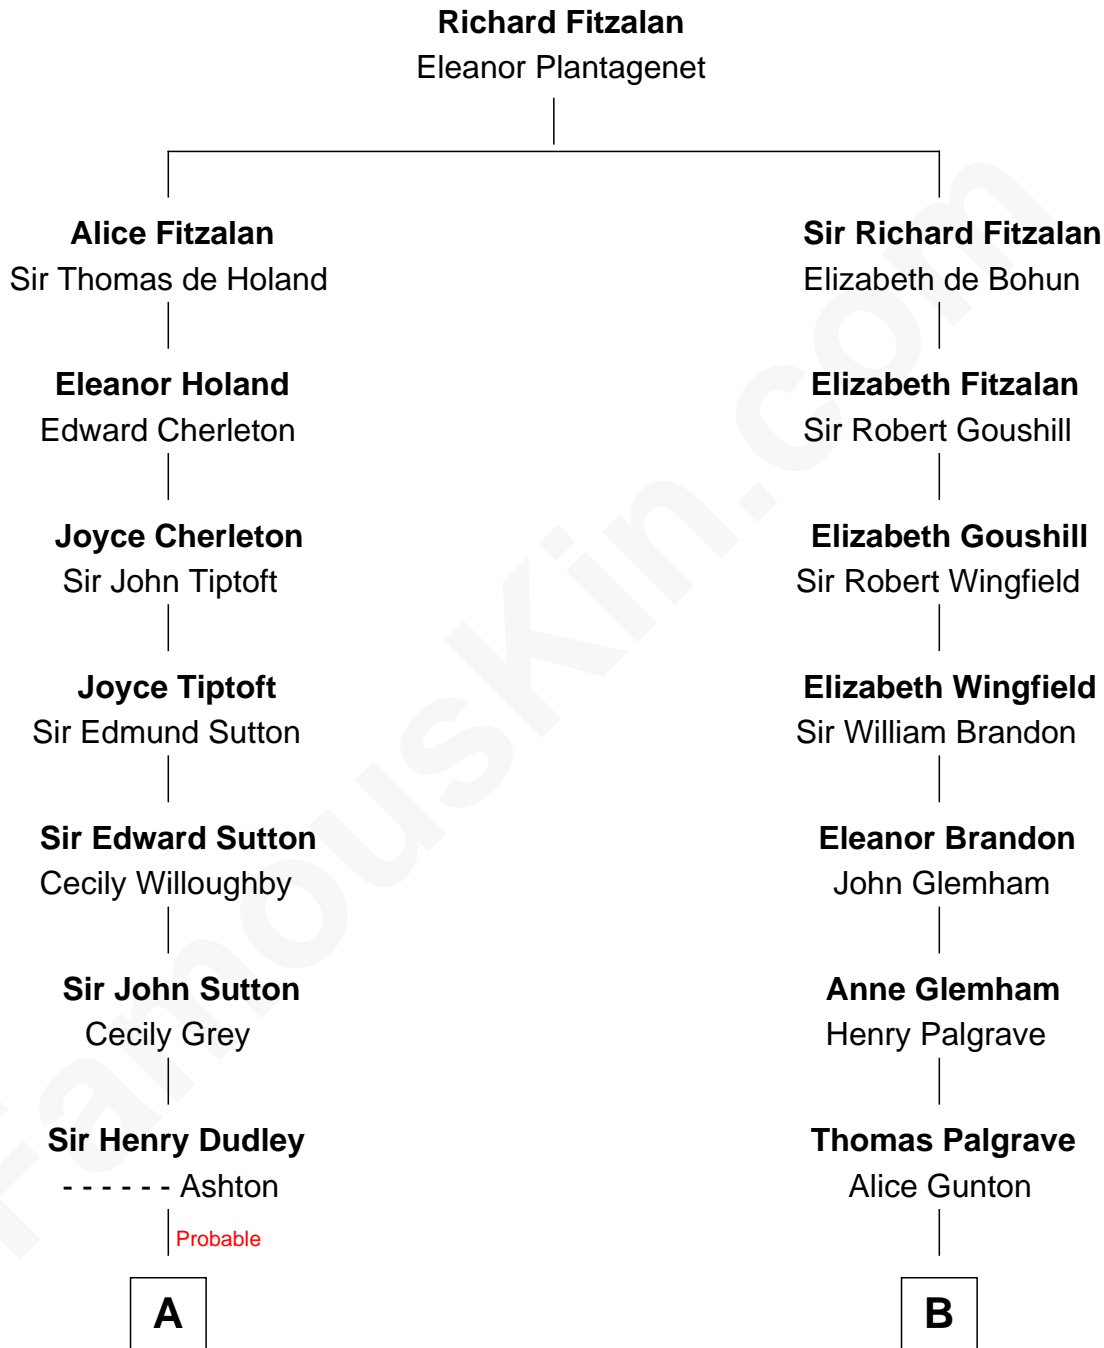

# FamousKin.com

## Relationship Chart of Tennessee Williams

*Author of A Streetcar Named Desire*

14th cousin 4 times removed of

**Eli Whitney**

*Inventor of the Cotton Gin*

**C**

—  
**Cornelius Coffin Williams**

Edwina Dakin

—  
**Tennessee Williams**

*Author of A Streetcar Named Desire*

FamousKin.com