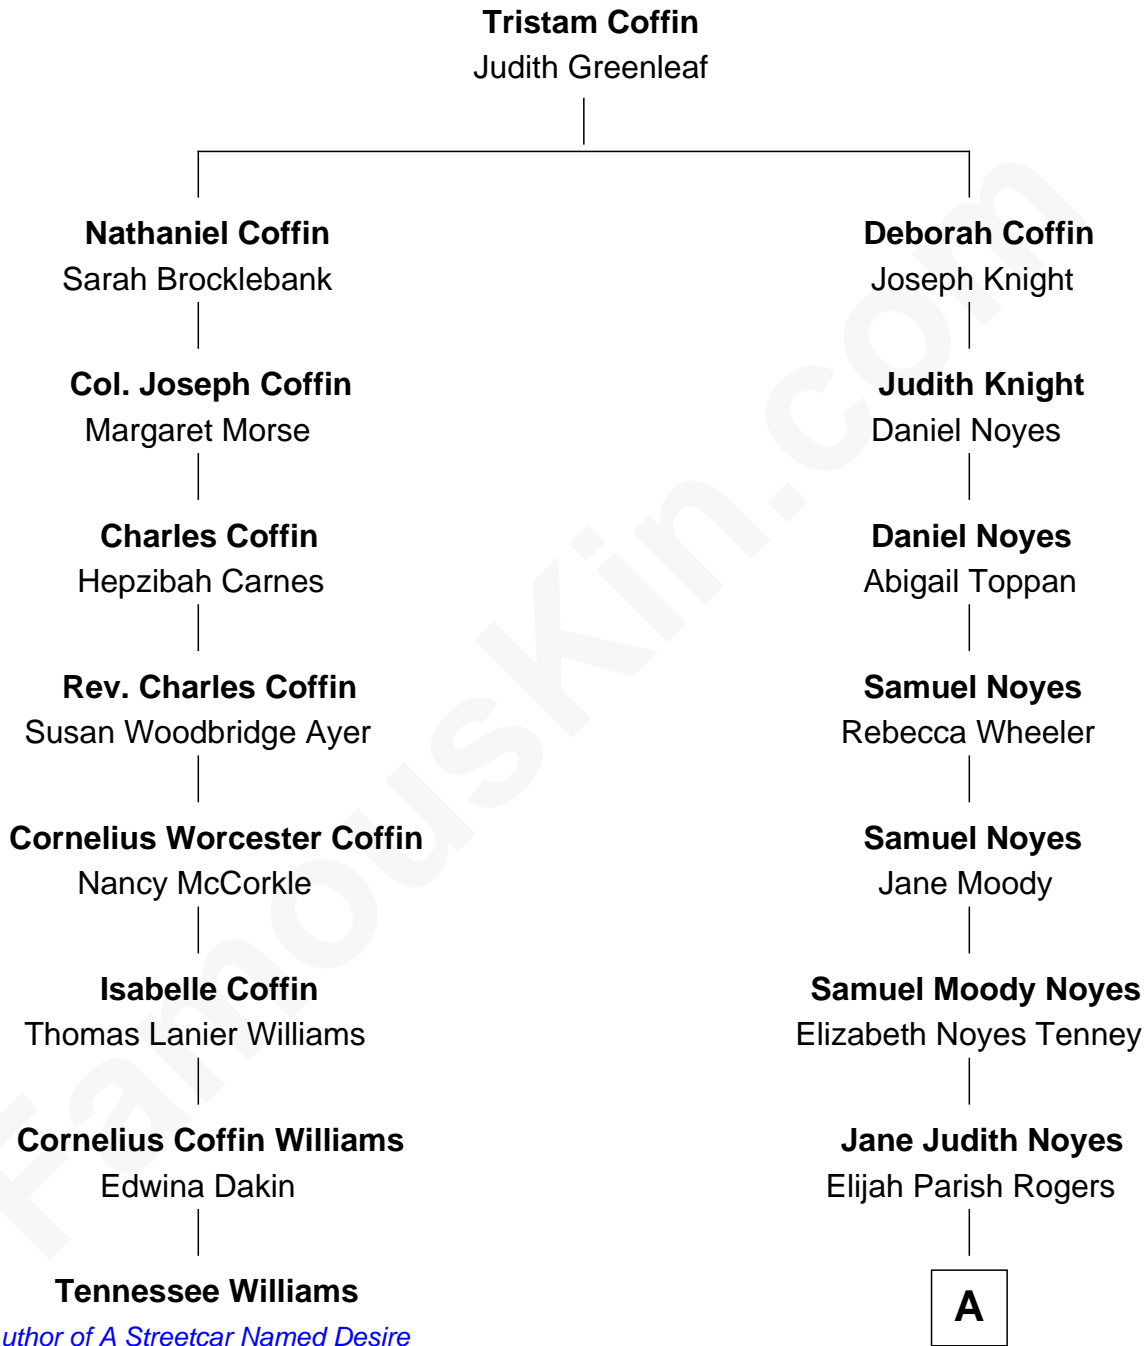

FamousKin.com

Relationship Chart of Tennessee Williams

Author of A Streetcar Named Desire

7th cousin 3 times removed of

Richard Hatch

TV and Movie Actor

A

—
Lieutus Moody Rogers

Bertha Adeline Perkins

—
Leah Perkins Rogers

Charles Wesley Hatch

—
John Raymond Hatch

Elizabeth White

—
Richard Hatch

TV and Movie Actor

FamousKin.com