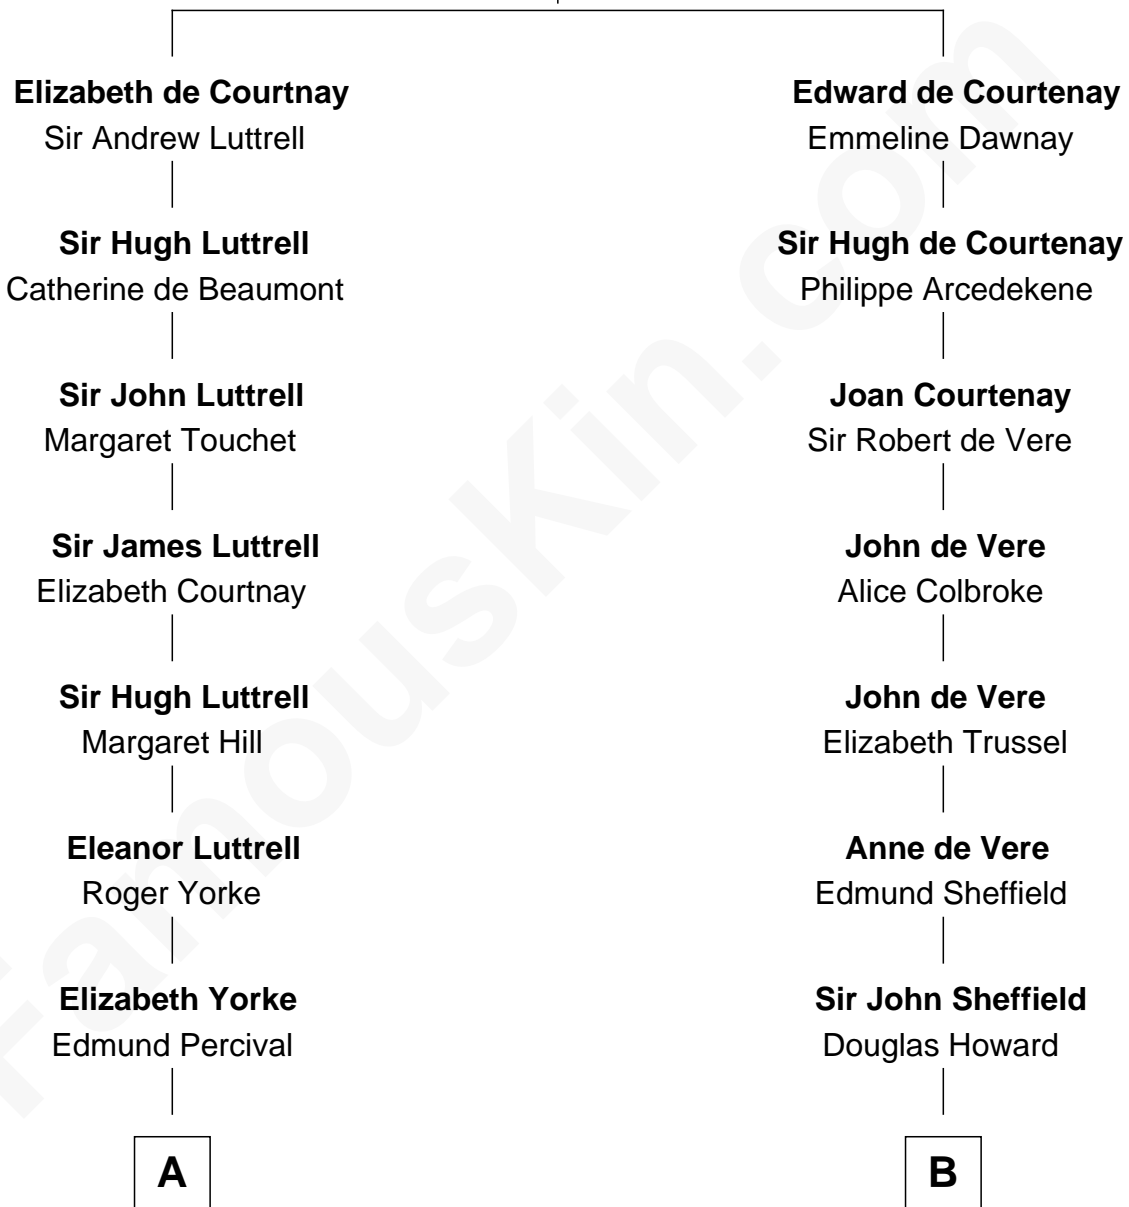

FamousKin.com

Relationship Chart of Tennessee Williams

Author of A Streetcar Named Desire

18th cousin 1 time removed of

Cara Delevingne

Fashion Model and Movie Actress

Sir Hugh de Courtnay

Margaret de Bohun

C

Cornelius Coffin Williams

Edwina Dakin

Tennessee Williams

Author of A Streetcar Named Desire

D

Jane Armyne Sheffield

Sir Jocelyn Edward Greville Stevens