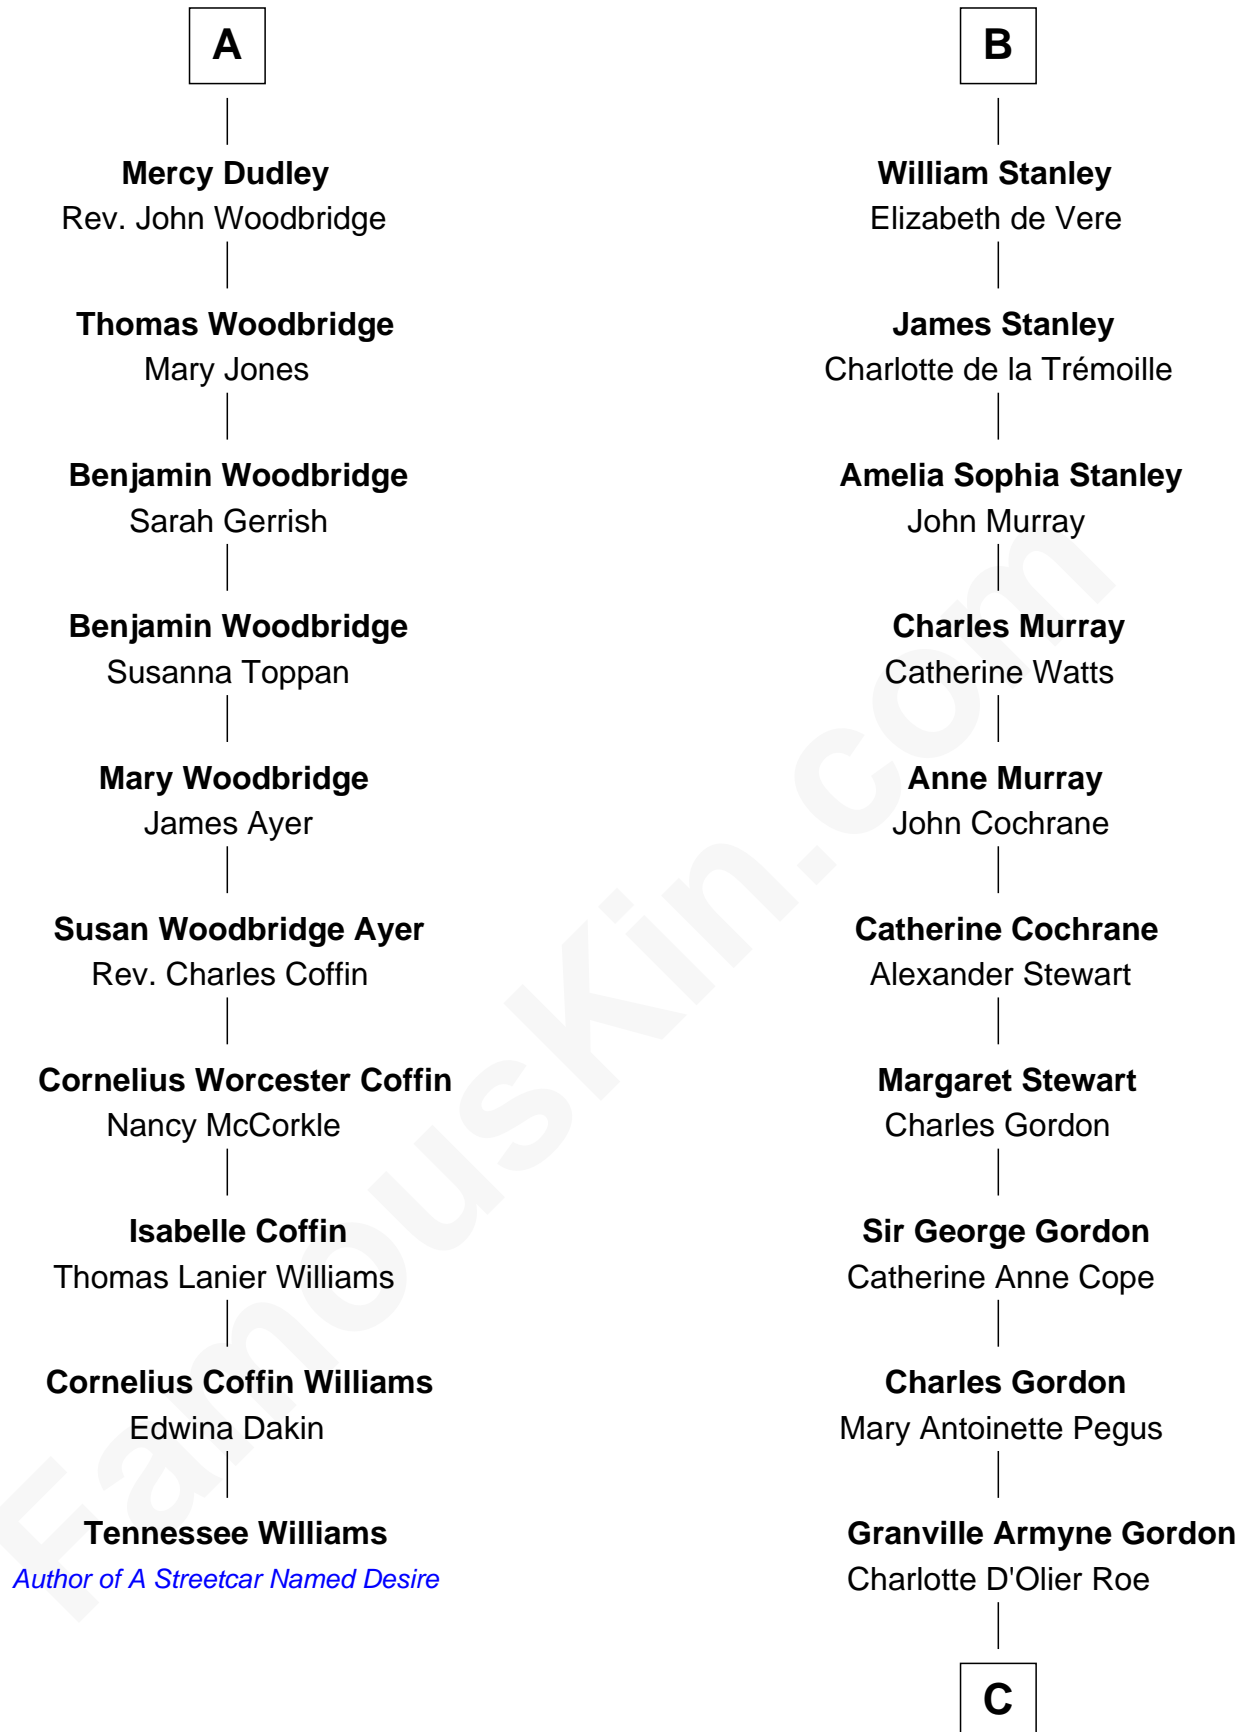

FamousKin.com

Relationship Chart of Tennessee Williams

Author of *A Streetcar Named Desire*

16th cousin 5 times removed of

Cara Delevingne

Fashion Model and Movie Actress

C

Armyne Evelyne Gordon

Sir Lionel Lawson Faudel-Phillips

Anne Margaret Faudel-Phillips

John Vincent Sheffield

Jane Armyne Sheffield

Sir Jocelyn Edward Greville Stevens

Pandora Anne Stevens

Charles Hamar Delevingne

Cara Delevingne