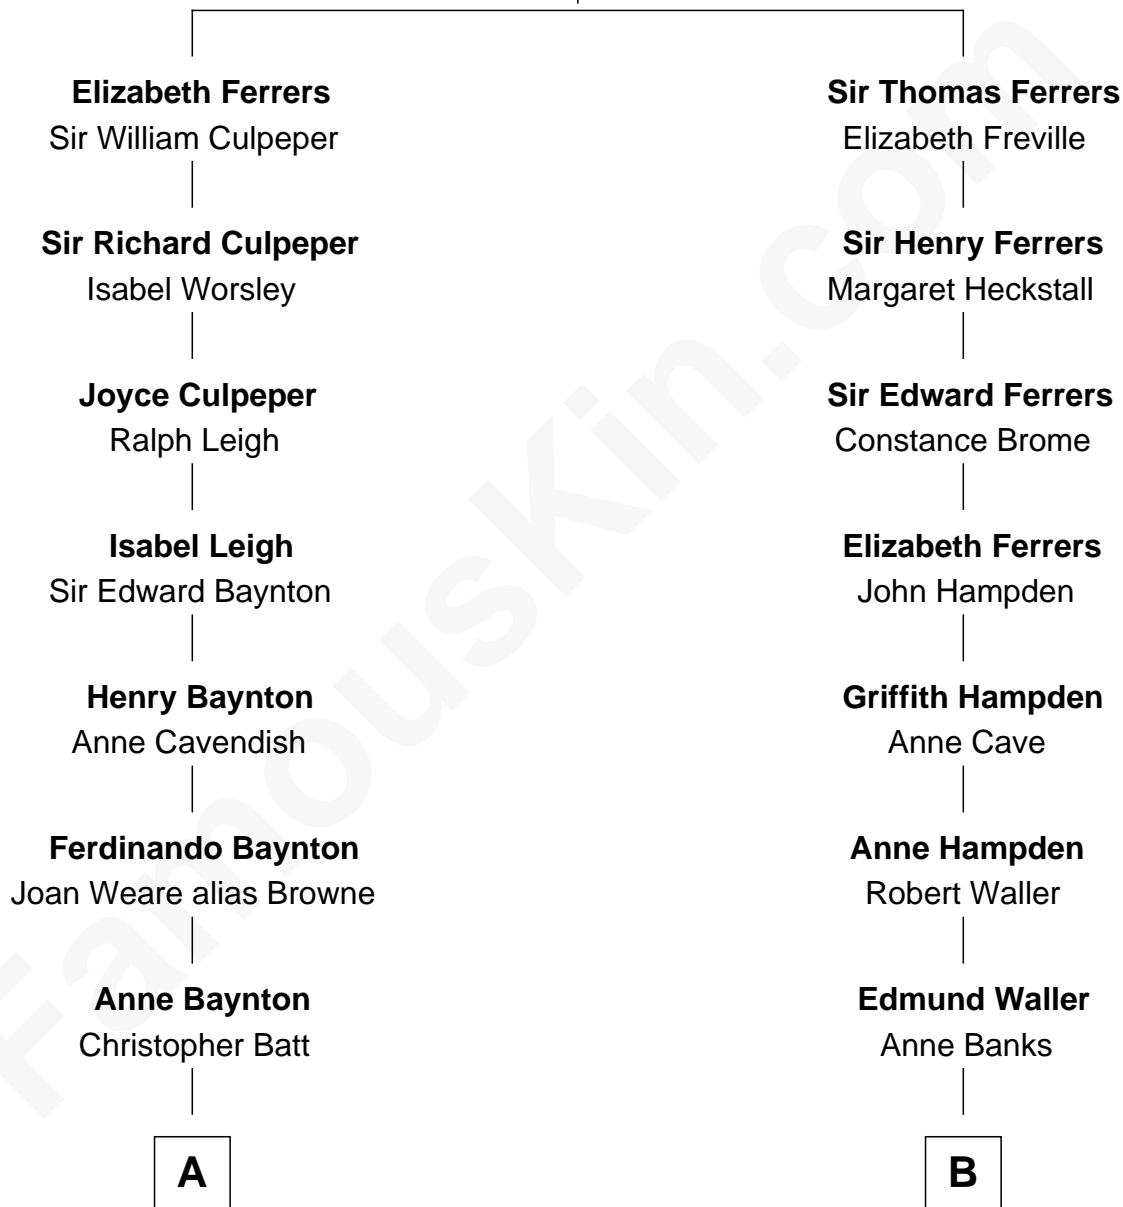

FamousKin.com

Relationship Chart of Tennessee Williams

Author of A Streetcar Named Desire

15th cousin 4 times removed of

Cara Delevingne

Fashion Model and Movie Actress

Sir William Ferrers

Philippa Clifford

C

Jane Armyne Sheffield
Sir Jocelyn Edward Greville Stevens

Pandora Anne Stevens
Charles Hamar Delevingne

Cara Delevingne
Model and Actress

FamousKin.com