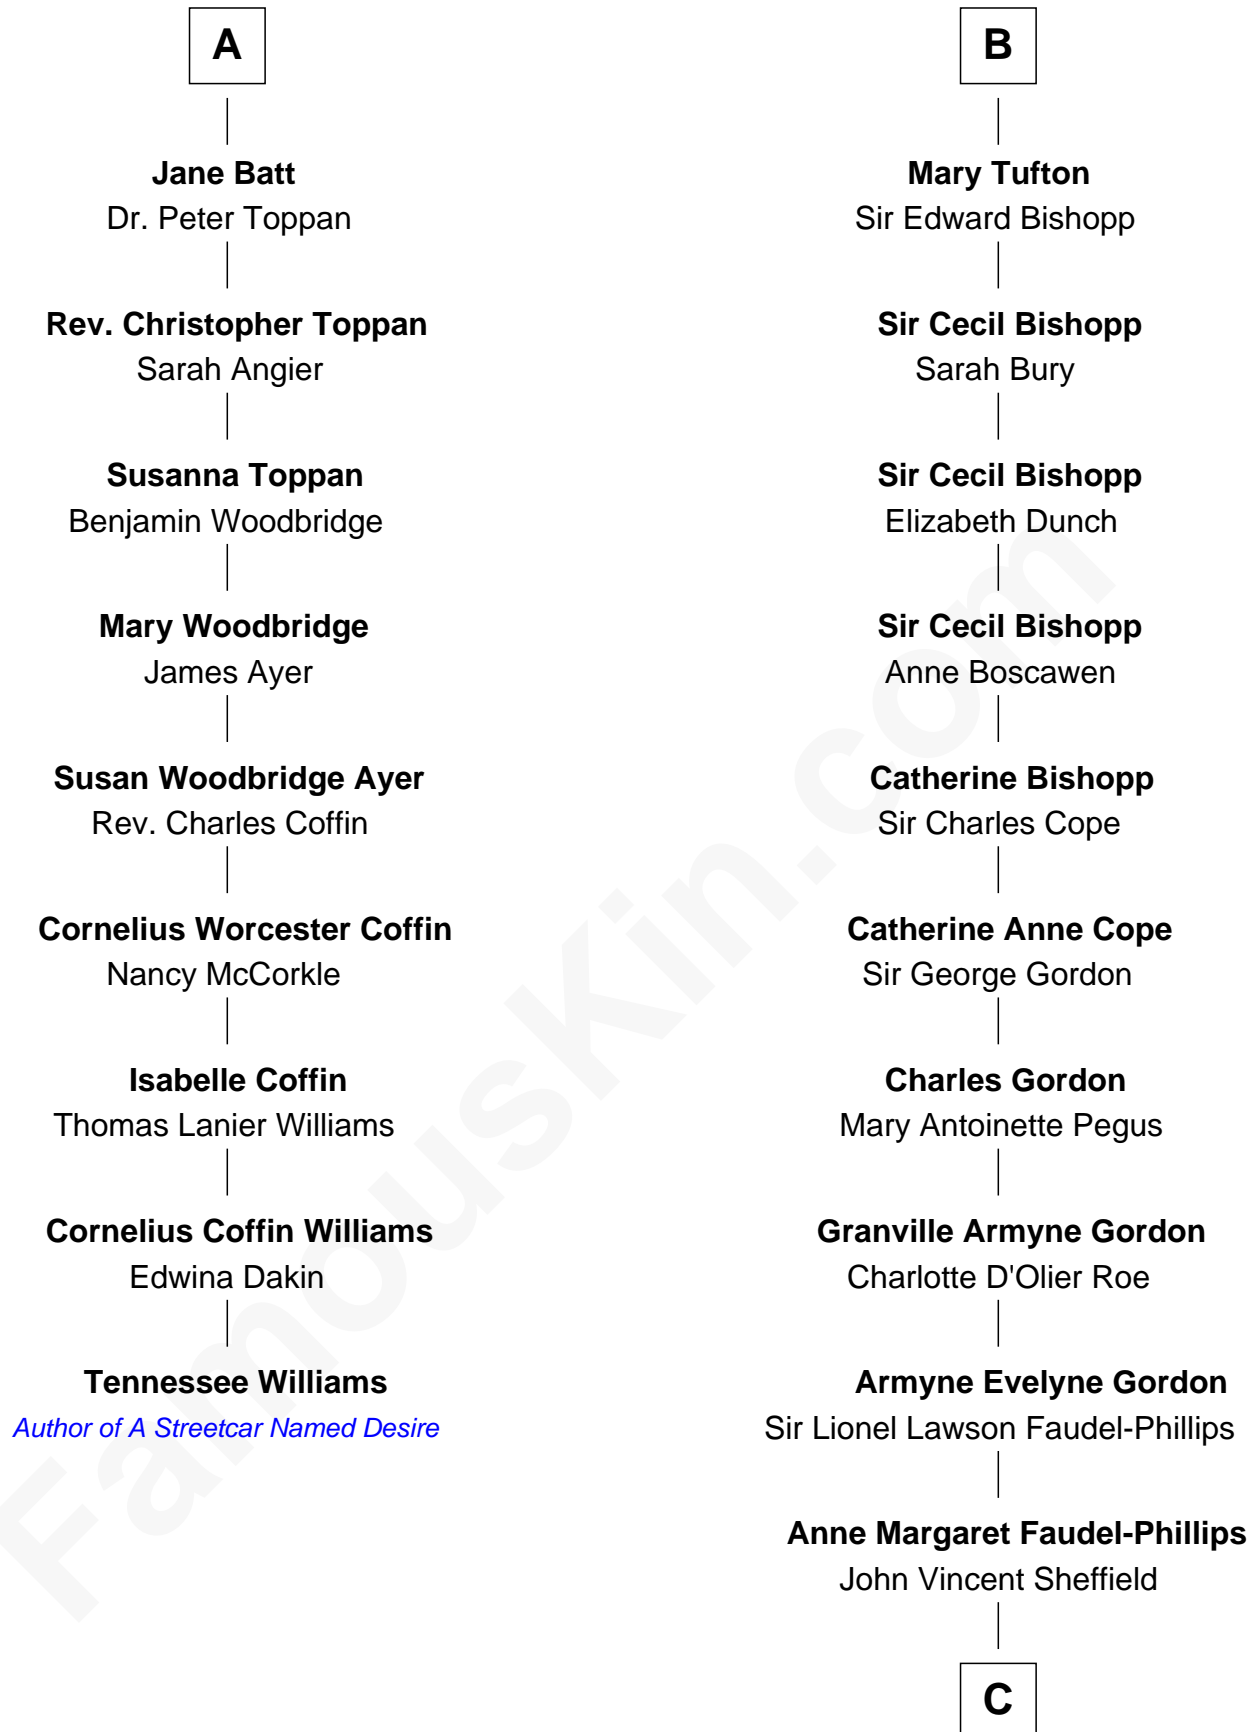

## Relationship Chart of

### Tennessee Williams

Author of *A Streetcar Named Desire*

15th cousin 4 times removed of

### Cara Delevingne

Fashion Model and Movie Actress

C

**Jane Armyne Sheffield**  
Sir Jocelyn Edward Greville Stevens

**Pandora Anne Stevens**  
Charles Hamar Delevingne

**Cara Delevingne**  
*Model and Actress*