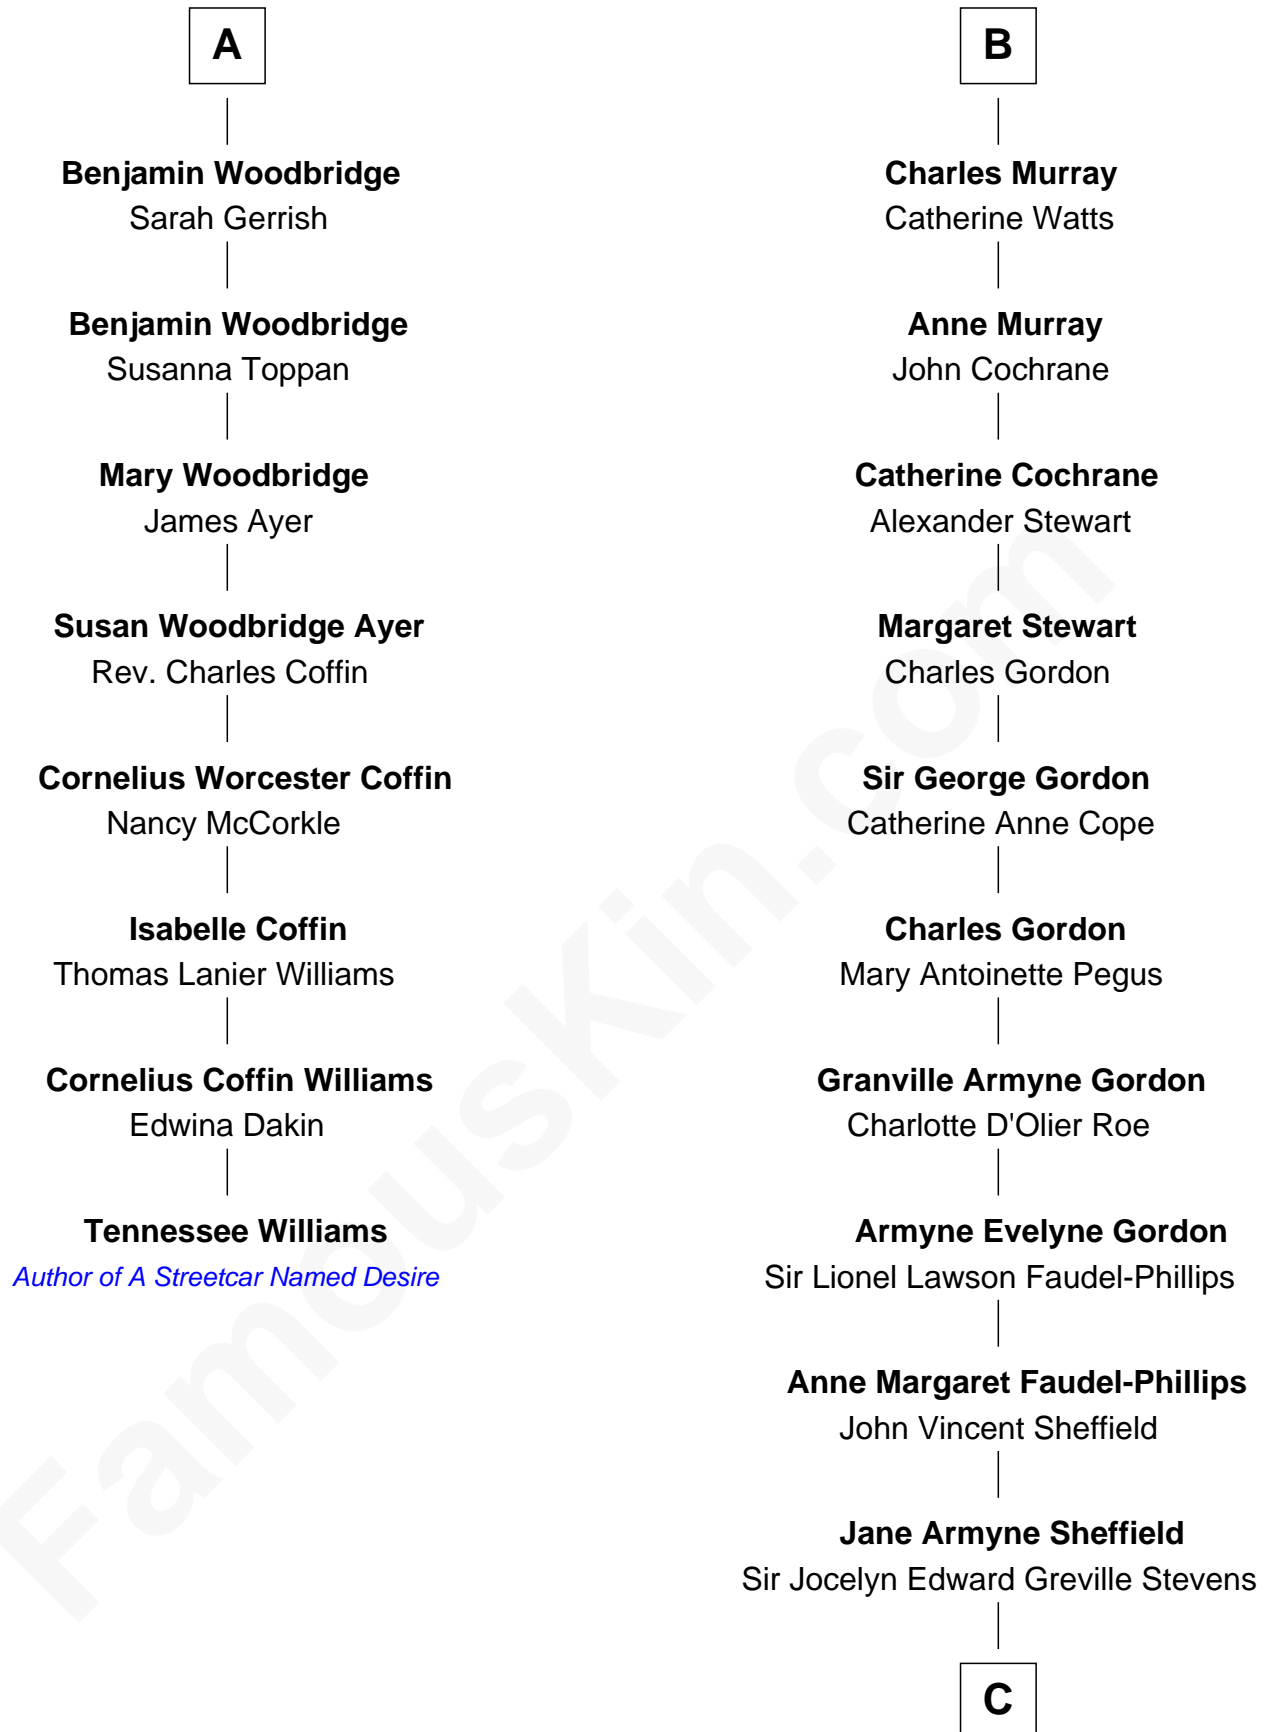

## Relationship Chart of Tennessee Williams

Author of *A Streetcar Named Desire*

14th cousin 4 times removed of

**Cara Delevingne**

Fashion Model and Movie Actress

C

**Pandora Anne Stevens**  
Charles Hamar Delevingne