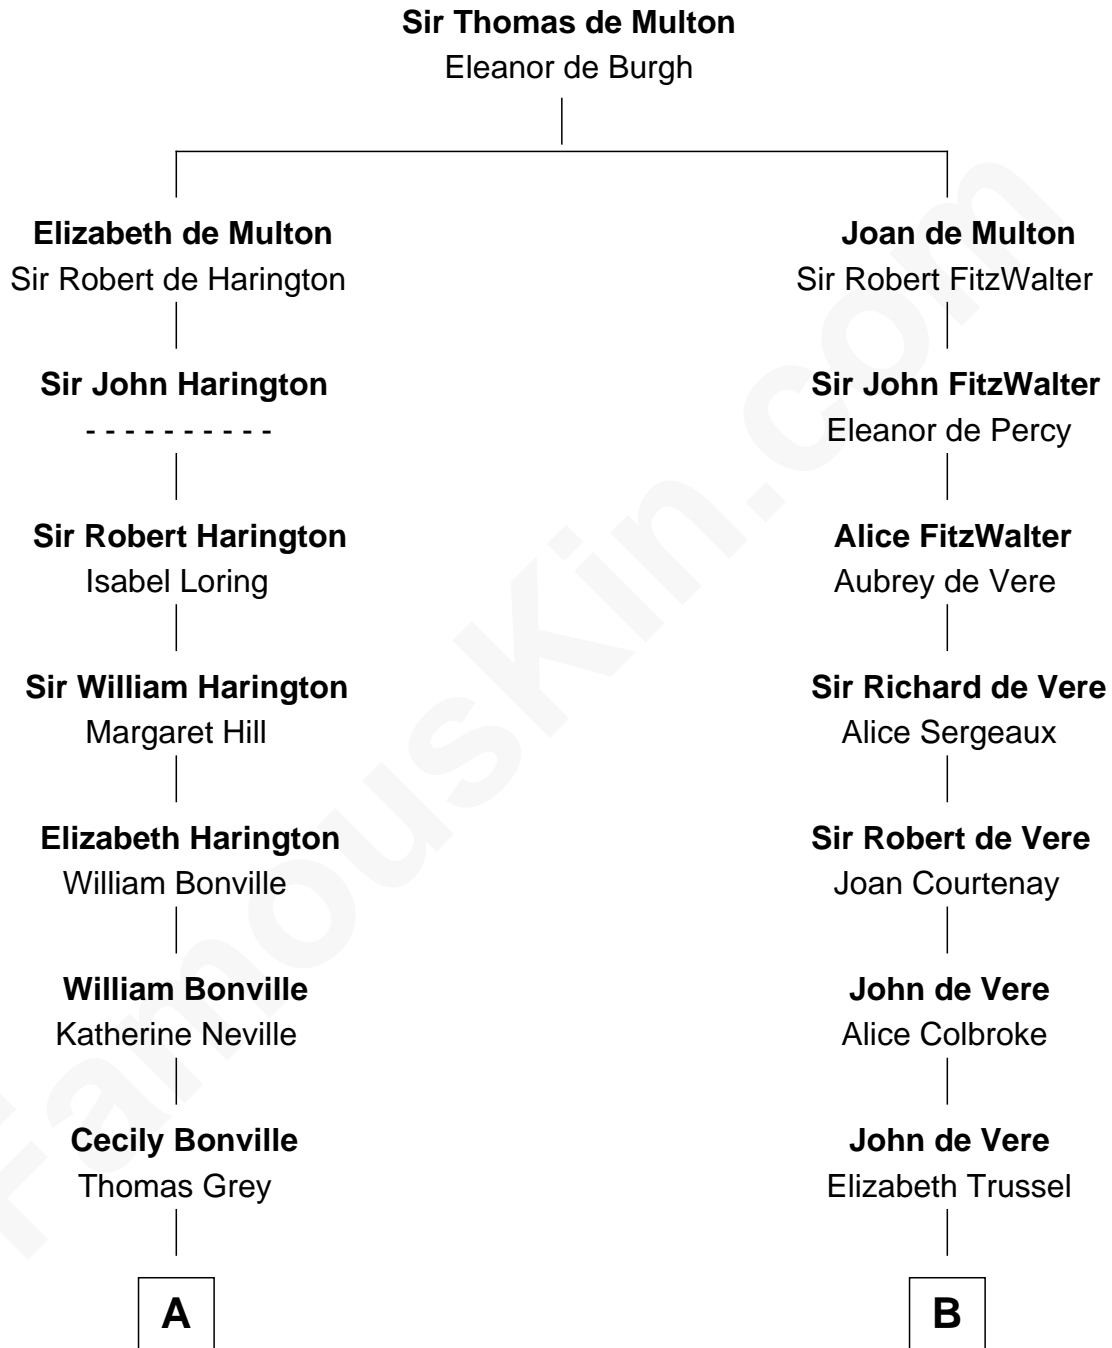

FamousKin.com

Relationship Chart of Tennessee Williams

Author of *A Streetcar Named Desire*

20th cousin 1 time removed of

Cara Delevingne

Fashion Model and Movie Actress

C

Cornelius Worcester Coffin

Nancy McCorkle

Isabelle Coffin

Thomas Lanier Williams

Cornelius Coffin Williams

Edwina Dakin

Tennessee Williams

Author of A Streetcar Named Desire

D