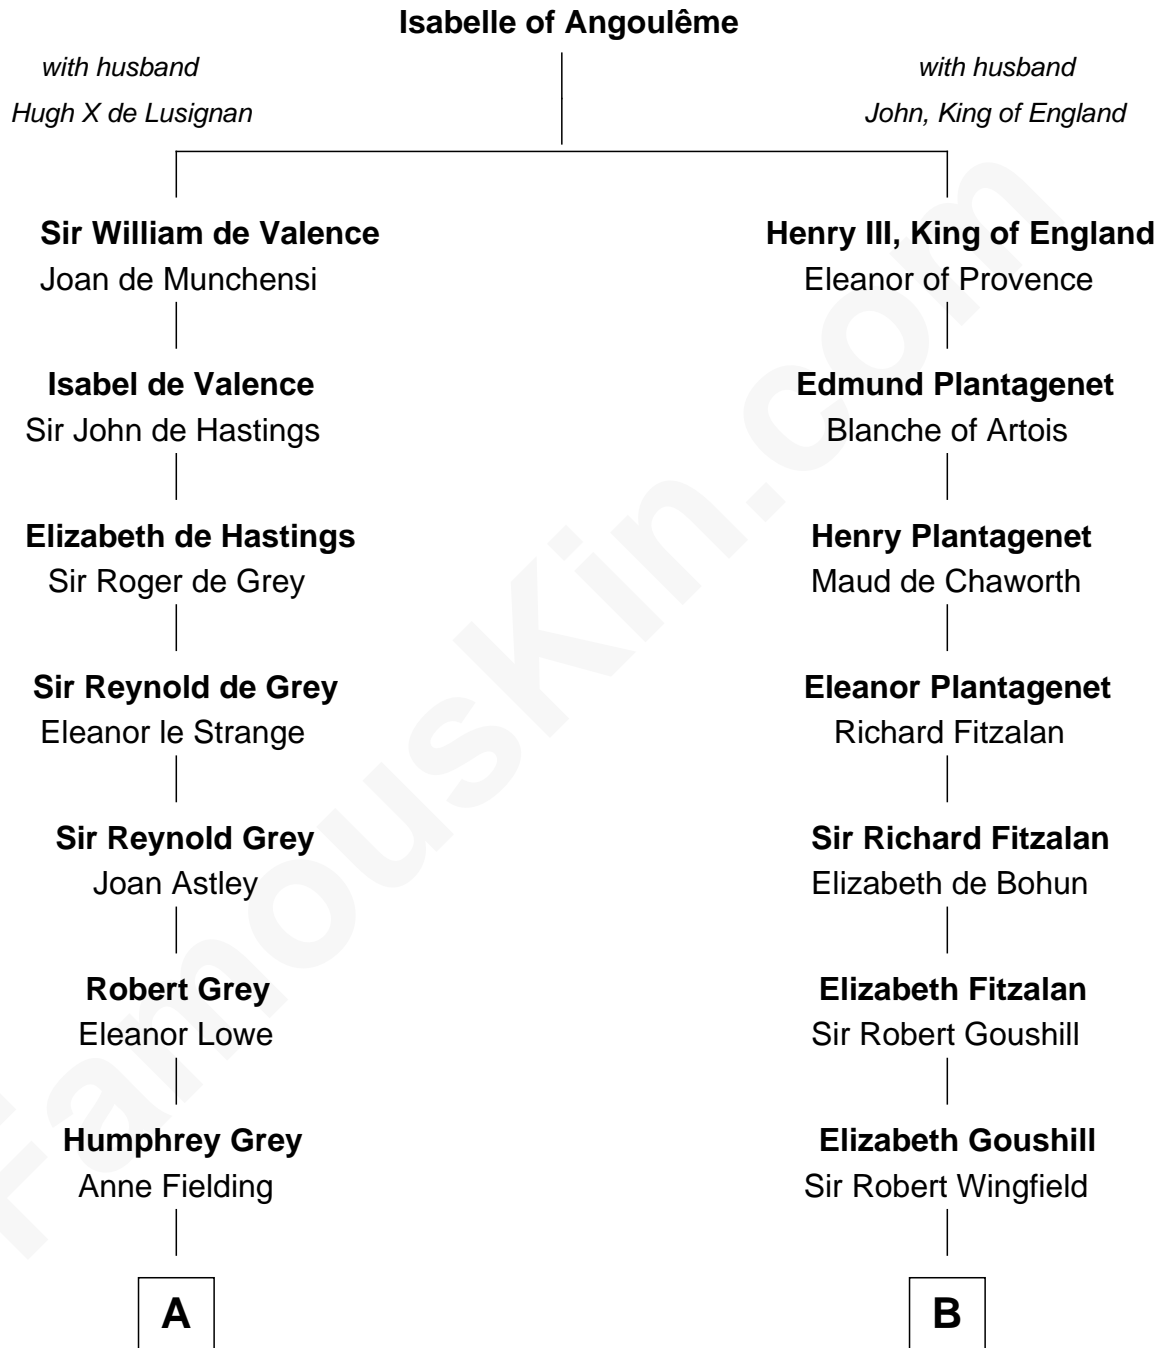

FamousKin.com

Relationship Chart of Tennessee Williams

Author of A Streetcar Named Desire

20th cousin 1 time removed of

Franklin D. Roosevelt
32nd U.S. President

C

Cornelius Worcester Coffin

Nancy McCorkle