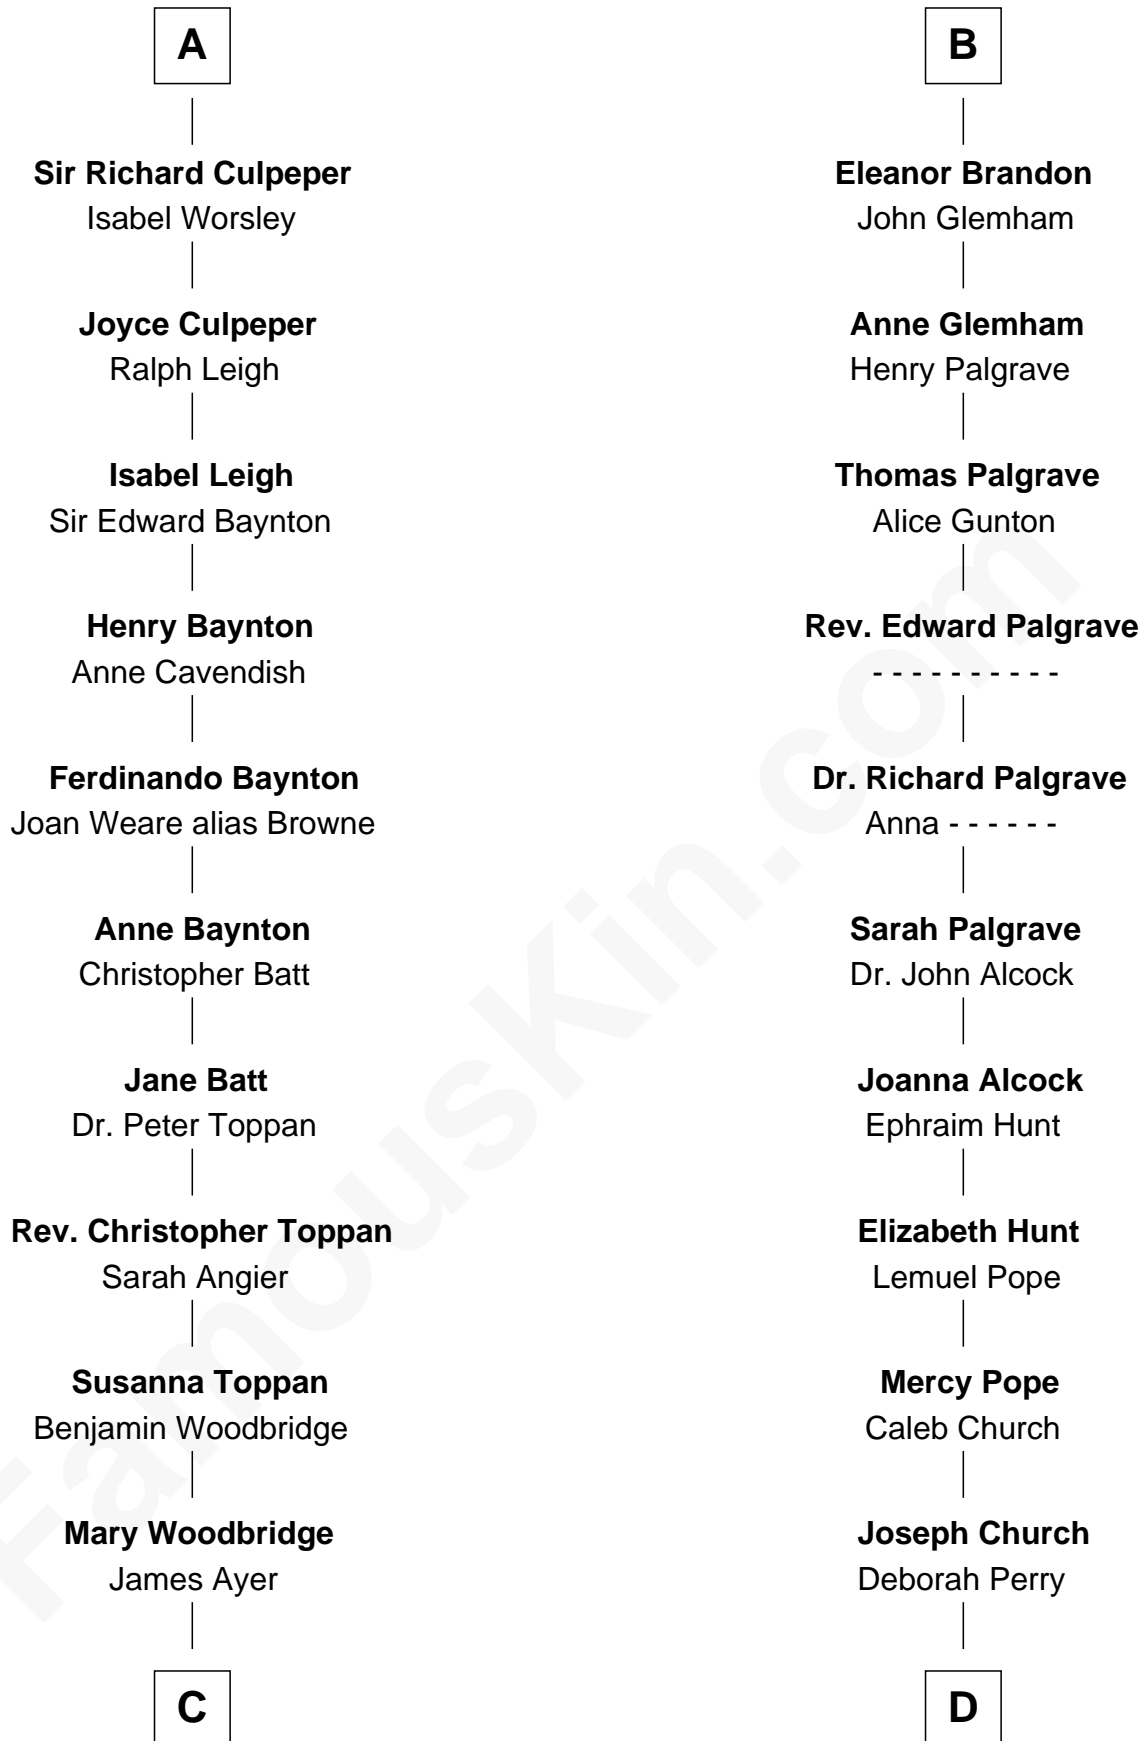

FamousKin.com
Relationship Chart of
Tennessee Williams

Author of A Streetcar Named Desire

20th cousin 1 time removed of

Franklin D. Roosevelt
32nd U.S. President

Sir Richard de Clare
 Maud de Lacy

C

Susan Woodbridge Ayer

Author of A Streetcar Named Desire

D

Deborah P. Church

Warren Delano

Warren Delano

Catharine Robbins Lyman

Sara Delano

James Roosevelt