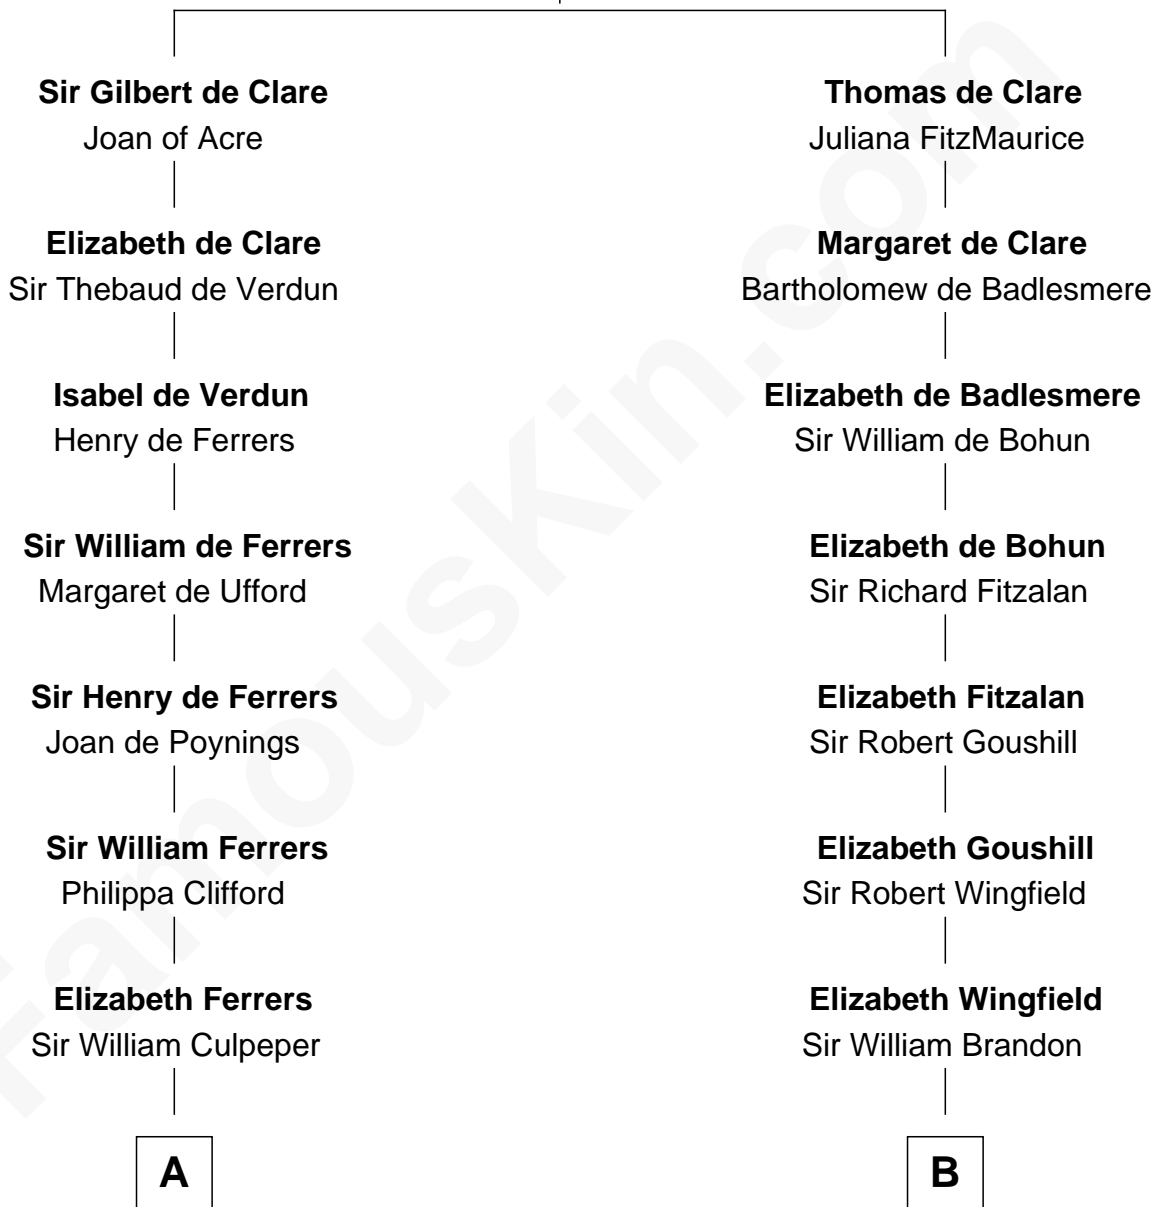

FamousKin.com
Relationship Chart of
Tennessee Williams

Author of A Streetcar Named Desire

20th cousin 1 time removed of

Franklin D. Roosevelt
32nd U.S. President

Sir Richard de Clare
 Maud de Lacy

C

Susan Woodbridge Ayer