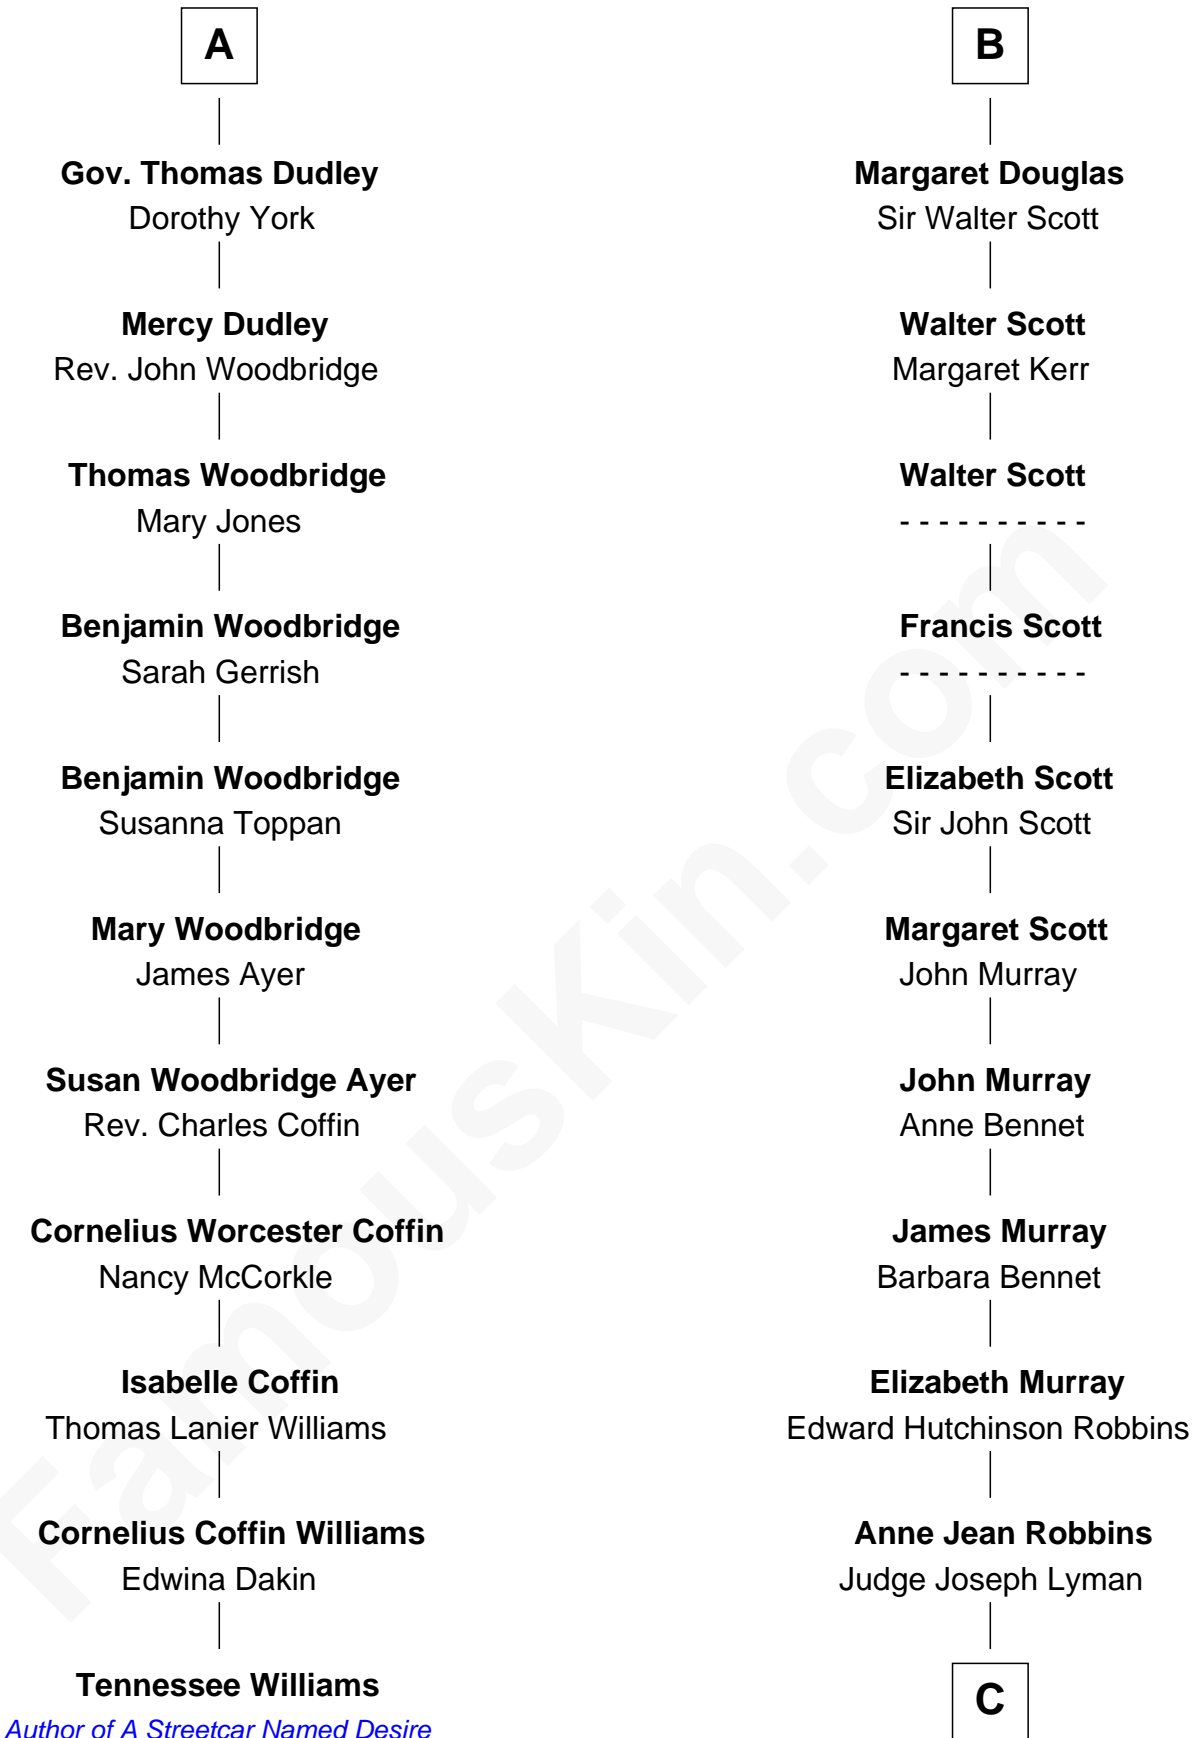

## Relationship Chart of

### Tennessee Williams

Author of *A Streetcar Named Desire*

17th cousin 2 times removed of

### Franklin D. Roosevelt

32nd U.S. President

**Sir Thomas de Holand**

Alice Fitzalan

**C**

—  
**Catharine Robbins Lyman**

Warren Delano

—  
**Sara Delano**

James Roosevelt

—  
**Franklin D. Roosevelt**

*32nd U.S. President*

FamousKin.com