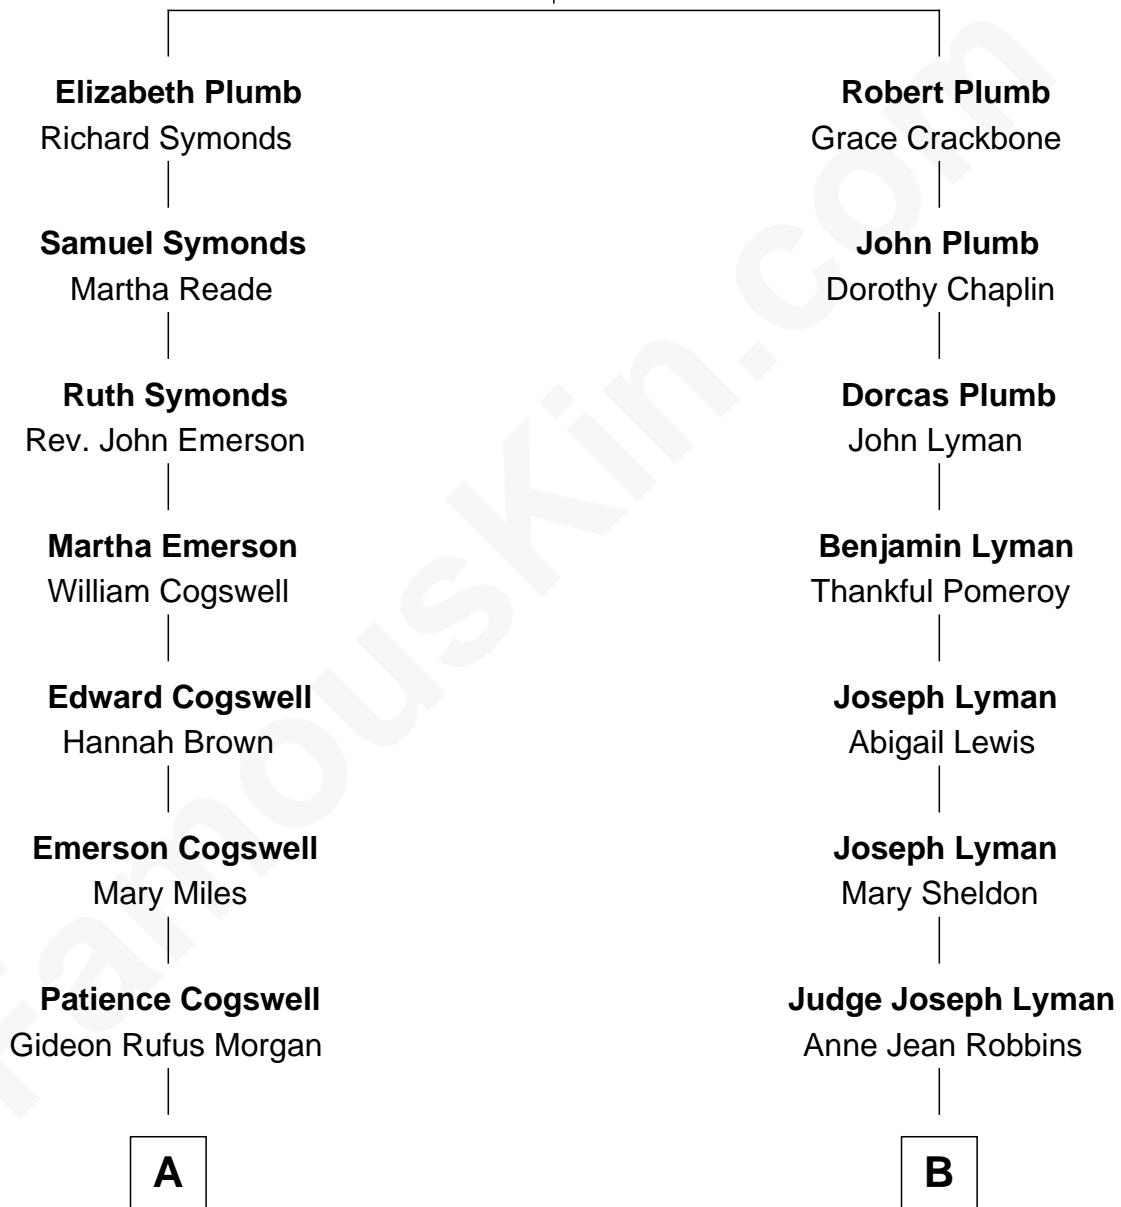

## Relationship Chart of

### Tennessee Williams

*Author of A Streetcar Named Desire*

9th cousin 2 times removed of

### Franklin D. Roosevelt

*32nd U.S. President*

**Robert Plumb**  
Elizabeth Purcas

**A**

**Rufus Morgan**  
Elizabeth Trigg

**Rhoda Campbell Morgan**  
John Williams

**Thomas Lanier Williams**  
Isabelle Coffin