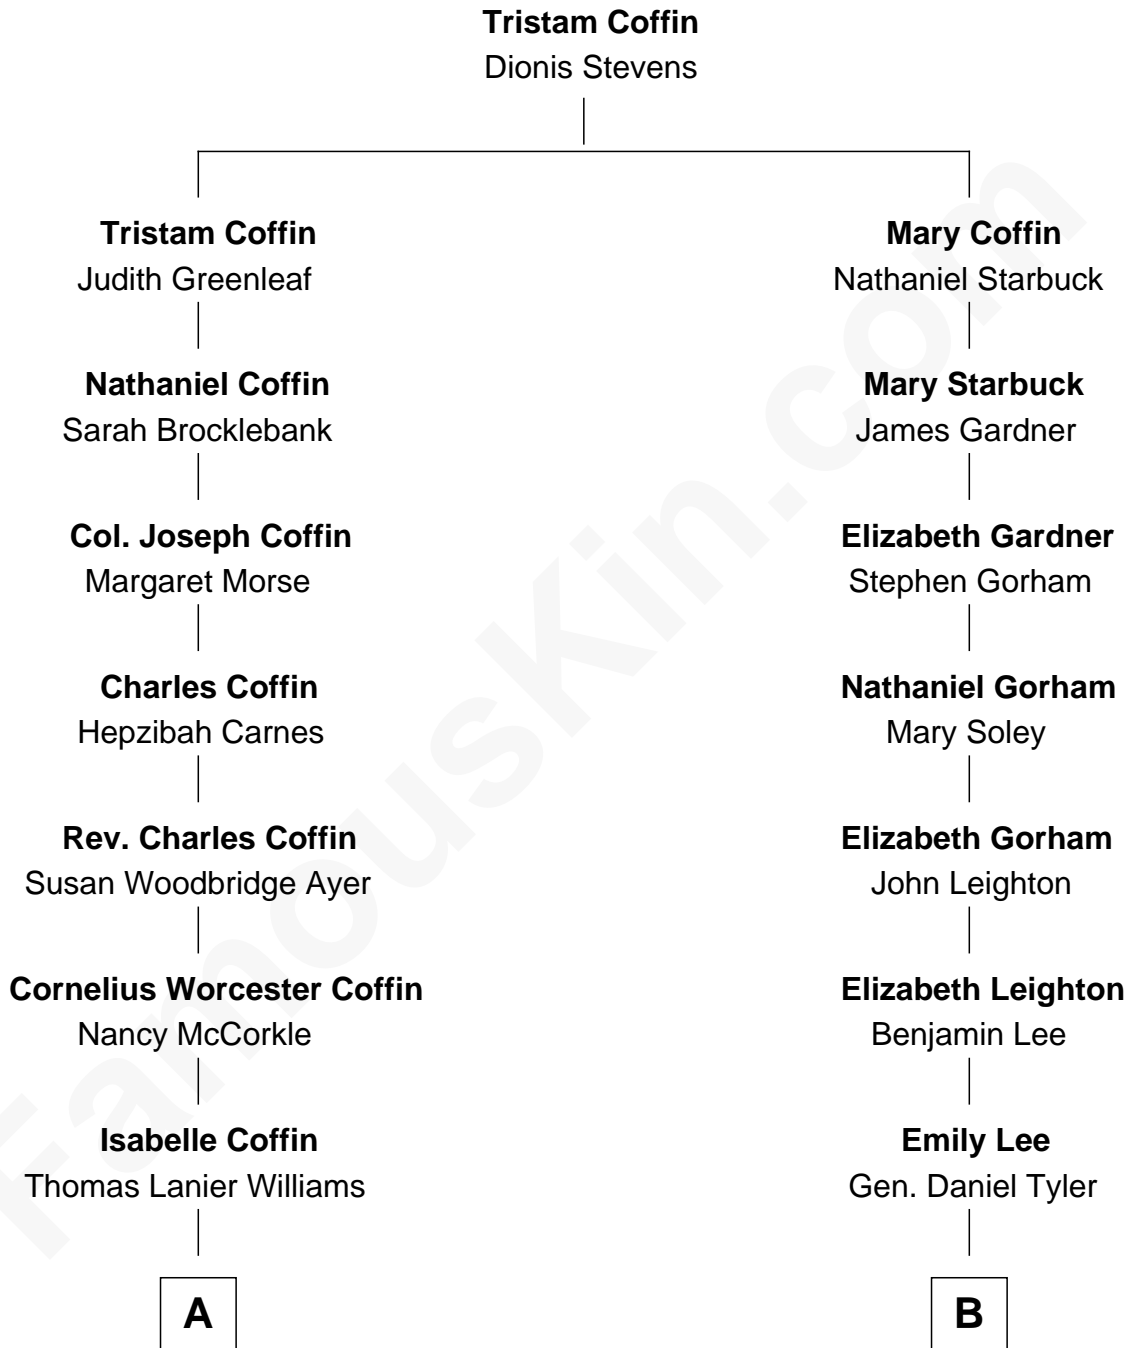

FamousKin.com

Relationship Chart of

Tennessee Williams

Author of A Streetcar Named Desire

8th cousin of

Edith (Carow) Roosevelt

First Lady of President Theodore Roosevelt

A

Cornelius Coffin Williams

Edwina Dakin

Tennessee Williams

Author of A Streetcar Named Desire

B

Gertrude Elizabeth Tyler

Charles Carow

Edith (Carow) Roosevelt

First Lady of Theodore Roosevelt

FamousKin.com