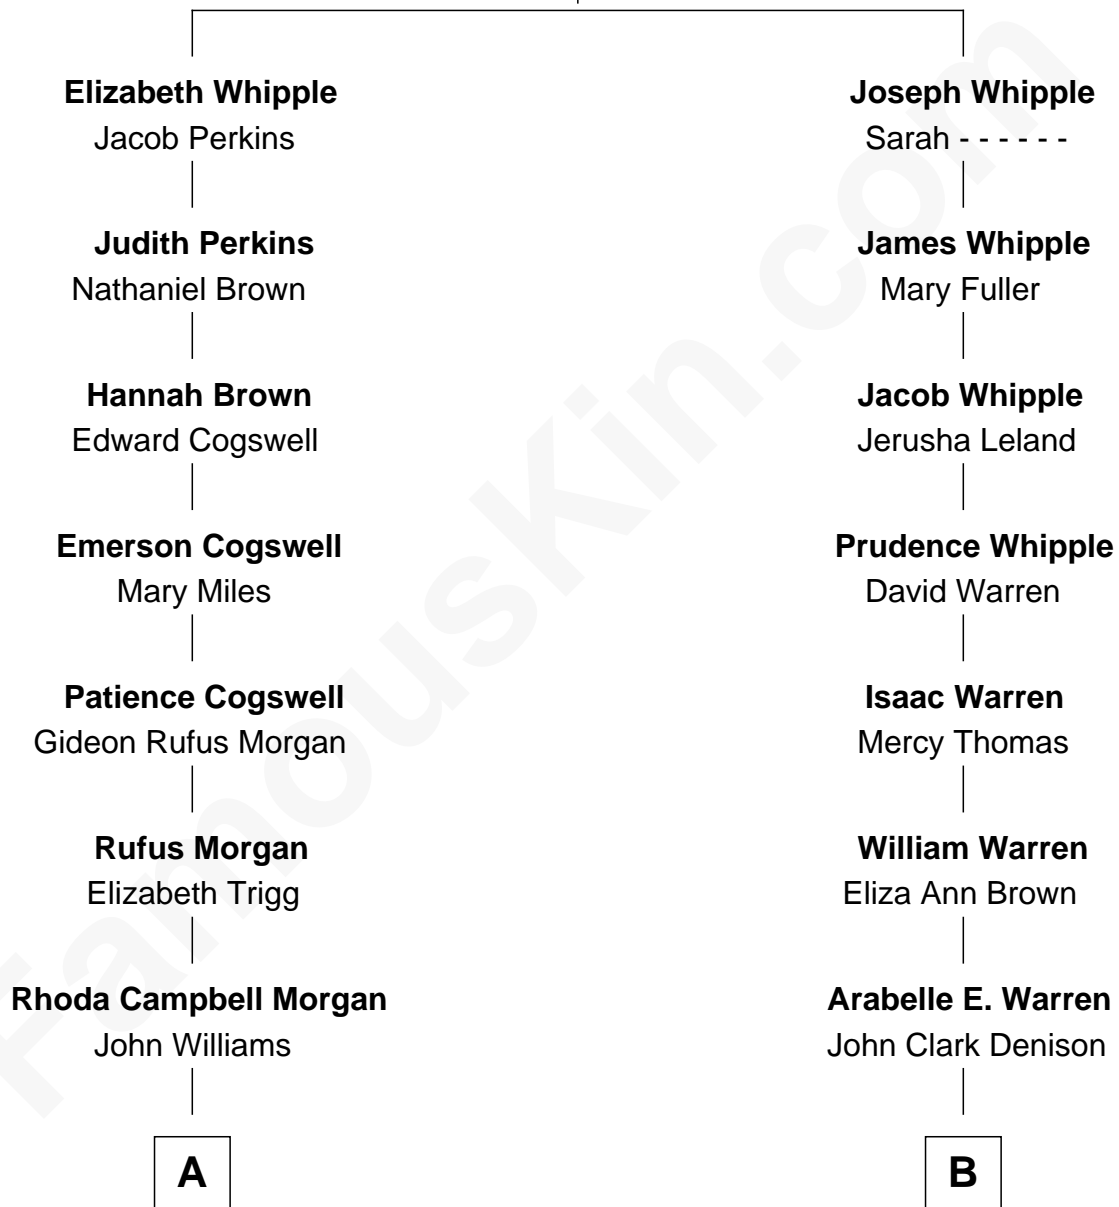

## Relationship Chart of

### Tennessee Williams

Author of *A Streetcar Named Desire*

9th cousin 1 time removed of

**James Taylor**  
Singer-Songwriter

**Matthew Whipple**  
Anna Hawkins

**A**

**Thomas Lanier Williams**

Isabelle Coffin

**Cornelius Coffin Williams**

Edwina Dakin

**Tennessee Williams**

*Author of A Streetcar Named Desire*

**B**

**Etta M. Denison**

Henry Woodard

**Henry Herman Woodard**

Ella Angelique Knox

**Gertrude Arline Woodard**

Dr. Isaac Montrose Taylor

**James Taylor**

*Singer-Songwriter*

FamousKin.com