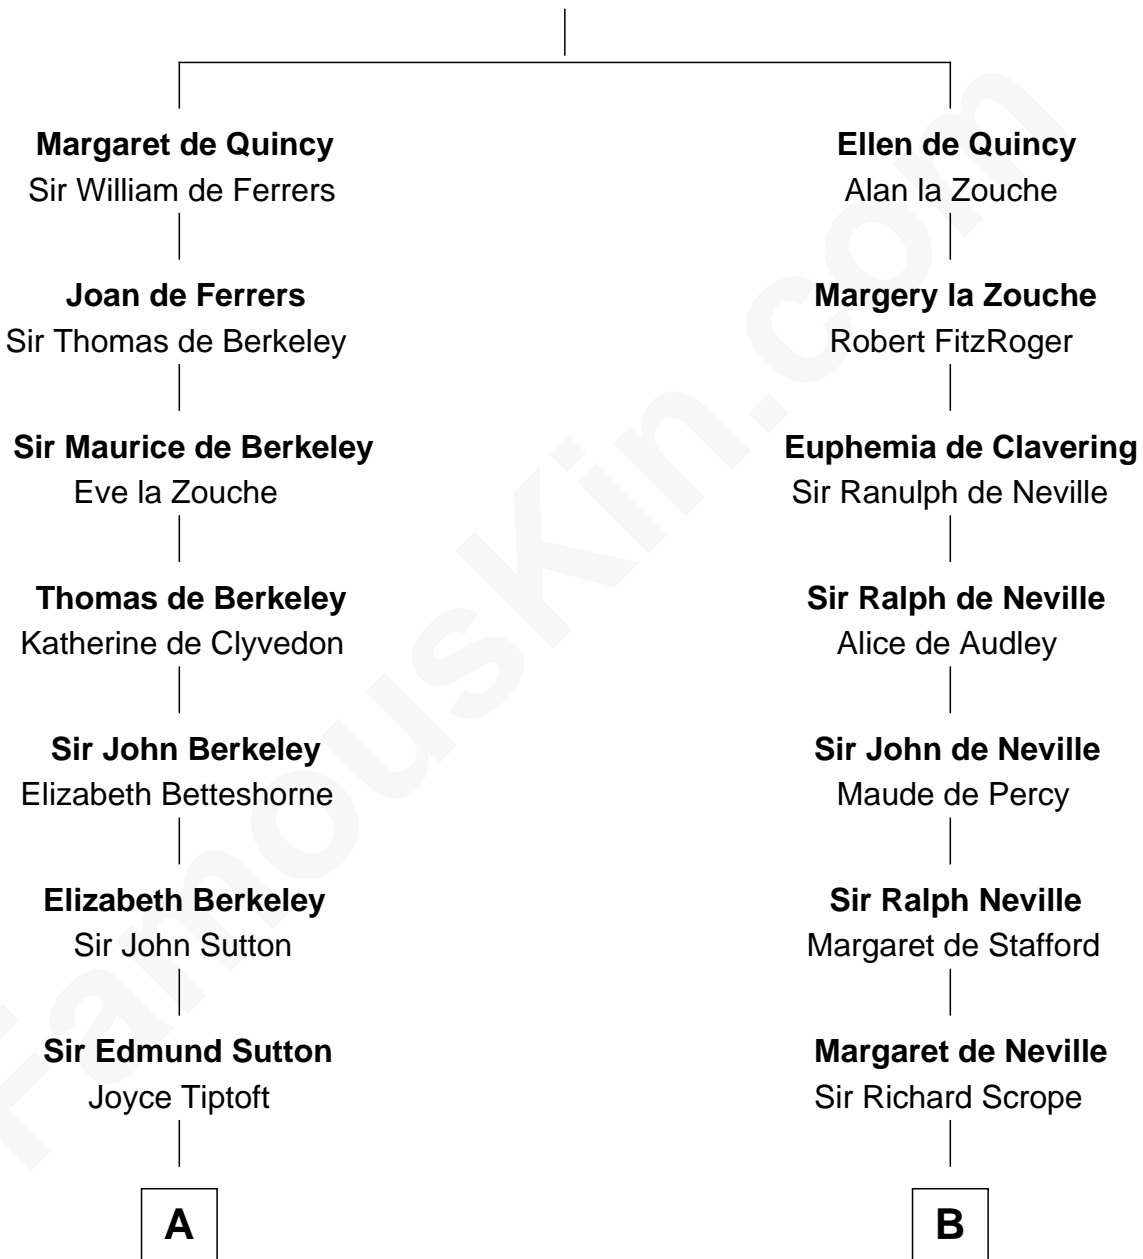

## Relationship Chart of

### Tennessee Williams

Author of *A Streetcar Named Desire*

17th cousin 4 times removed of

**James Madison**

4th U.S. President

**Sir Roger de Quincy**

Helen of Galloway

**C**

—  
**Tennessee Williams**

*Author of [A Streetcar Named Desire](#)*