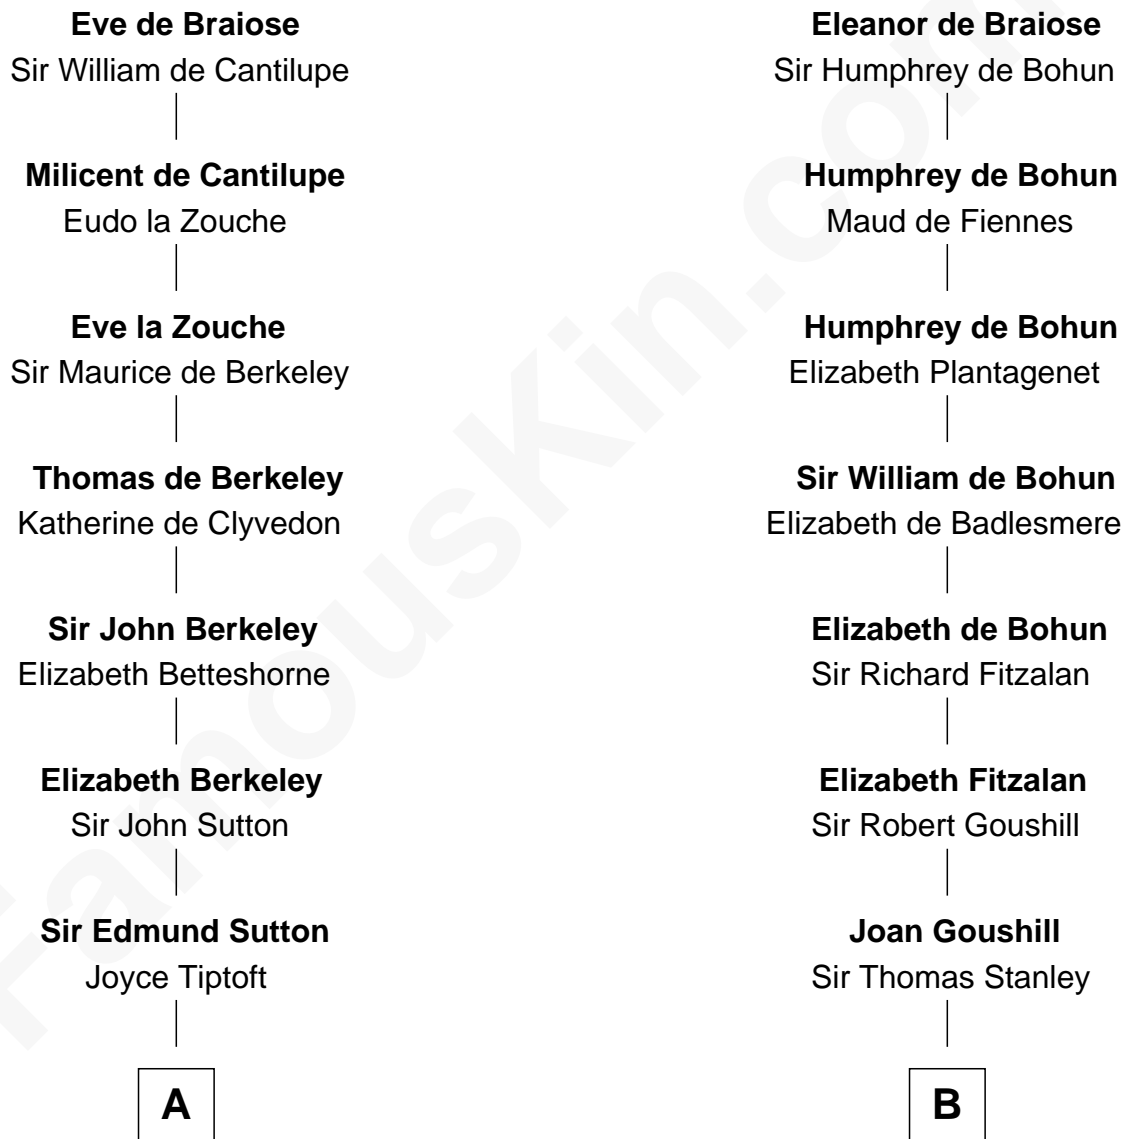

## Relationship Chart of Tennessee Williams

*Author of A Streetcar Named Desire*

17th cousin 4 times removed of

**James Madison**

*4th U.S. President*

**William de Braiose**

Eva Marshal

**C**