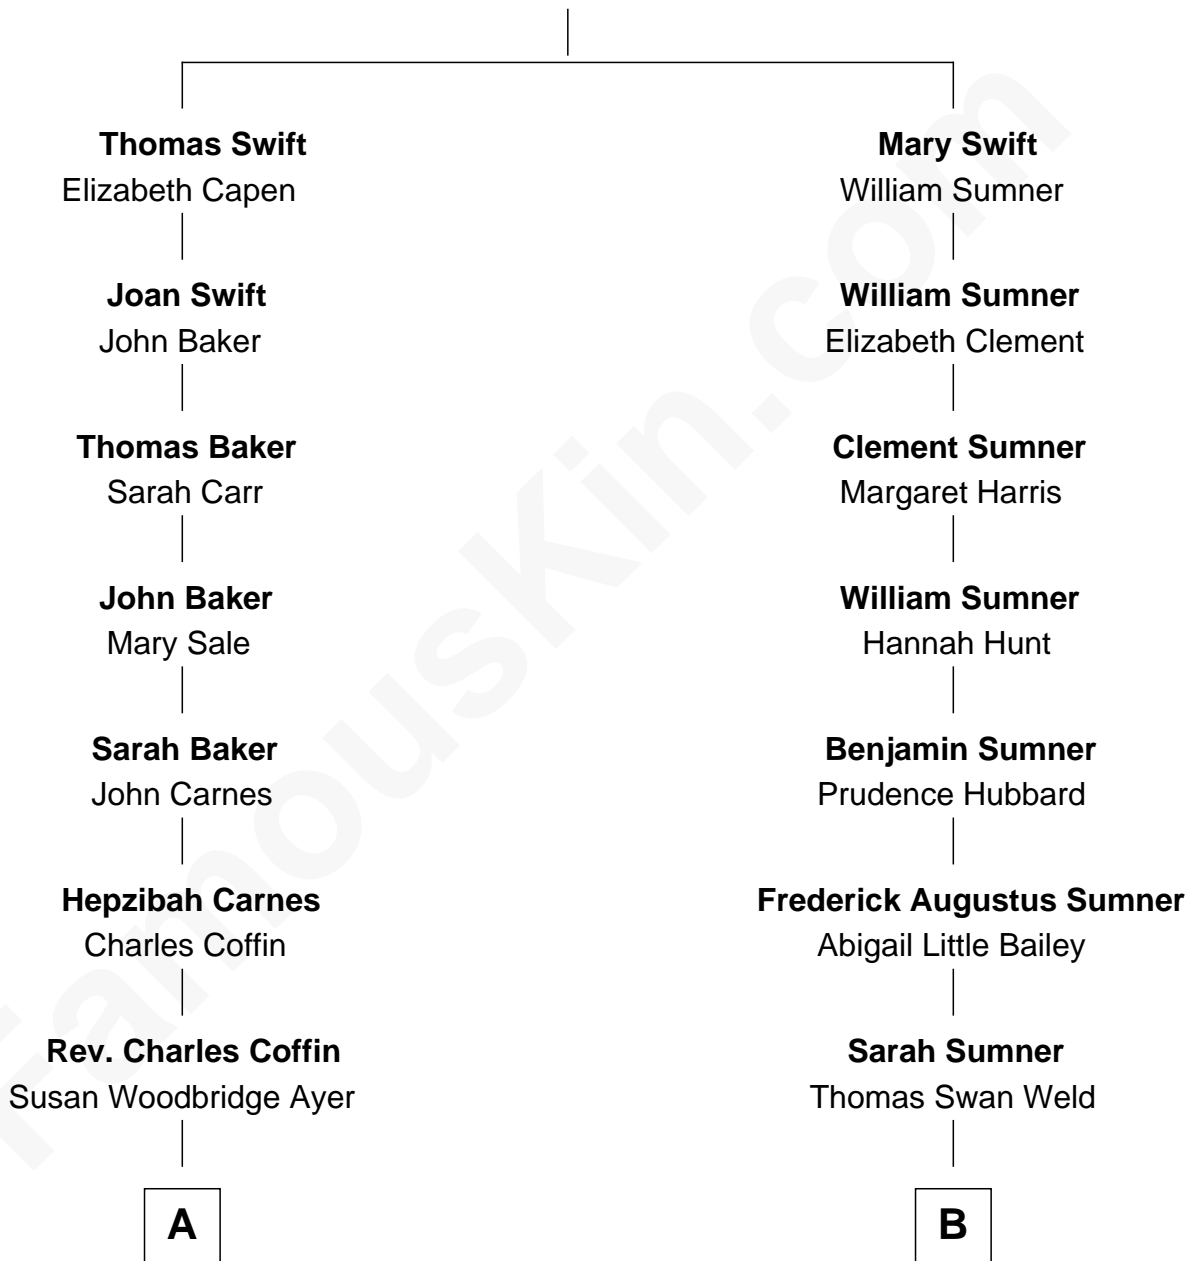

FamousKin.com

Relationship Chart of

Tennessee Williams

Author of *A Streetcar Named Desire*

10th cousin of

Bill Weld

68th Governor of Massachusetts

----- Swift

A

Cornelius Worcester Coffin

Nancy McCorkle

Isabelle Coffin

Thomas Lanier Williams

Cornelius Coffin Williams

Edwina Dakin

Tennessee Williams

Author of A Streetcar Named Desire

B

Dr. Francis Minot Weld

Fanny Elizabeth Bartholomew

Francis Minot Weld

Margaret Low White

David Weld

Mary Blake Nichols