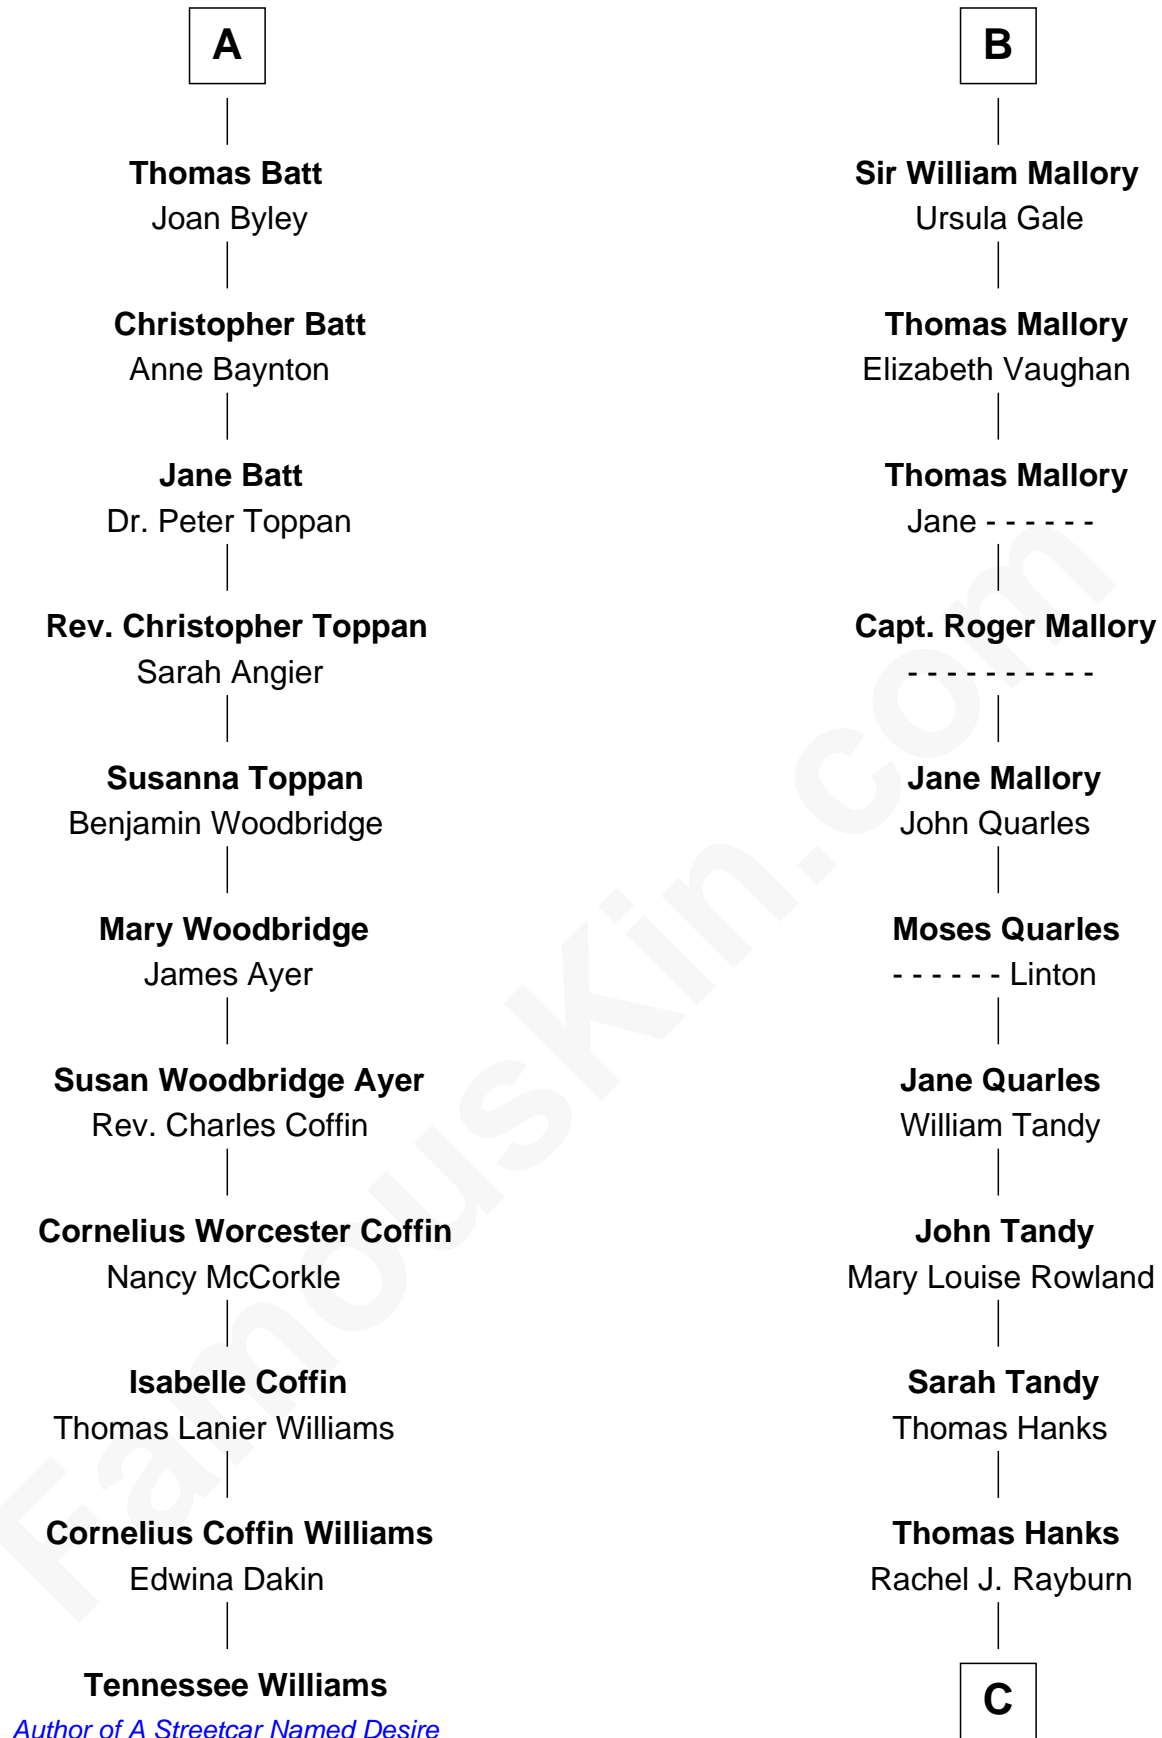

## Relationship Chart of

### Tennessee Williams

Author of *A Streetcar Named Desire*

17th cousin 3 times removed of

**Tom Hanks**

Movie Actor

**Sir John Grey**

Avice Marmion

**C**

**Daniel Boone Hanks**  
Mary Catherine Mefford

**Ernest Buel Hanks**  
Gladys Hilda Ball

**Amos Mefford Hanks**  
Janet Marylyn Frager

**Tom Hanks**  
*Movie Actor*

FamousKin.com