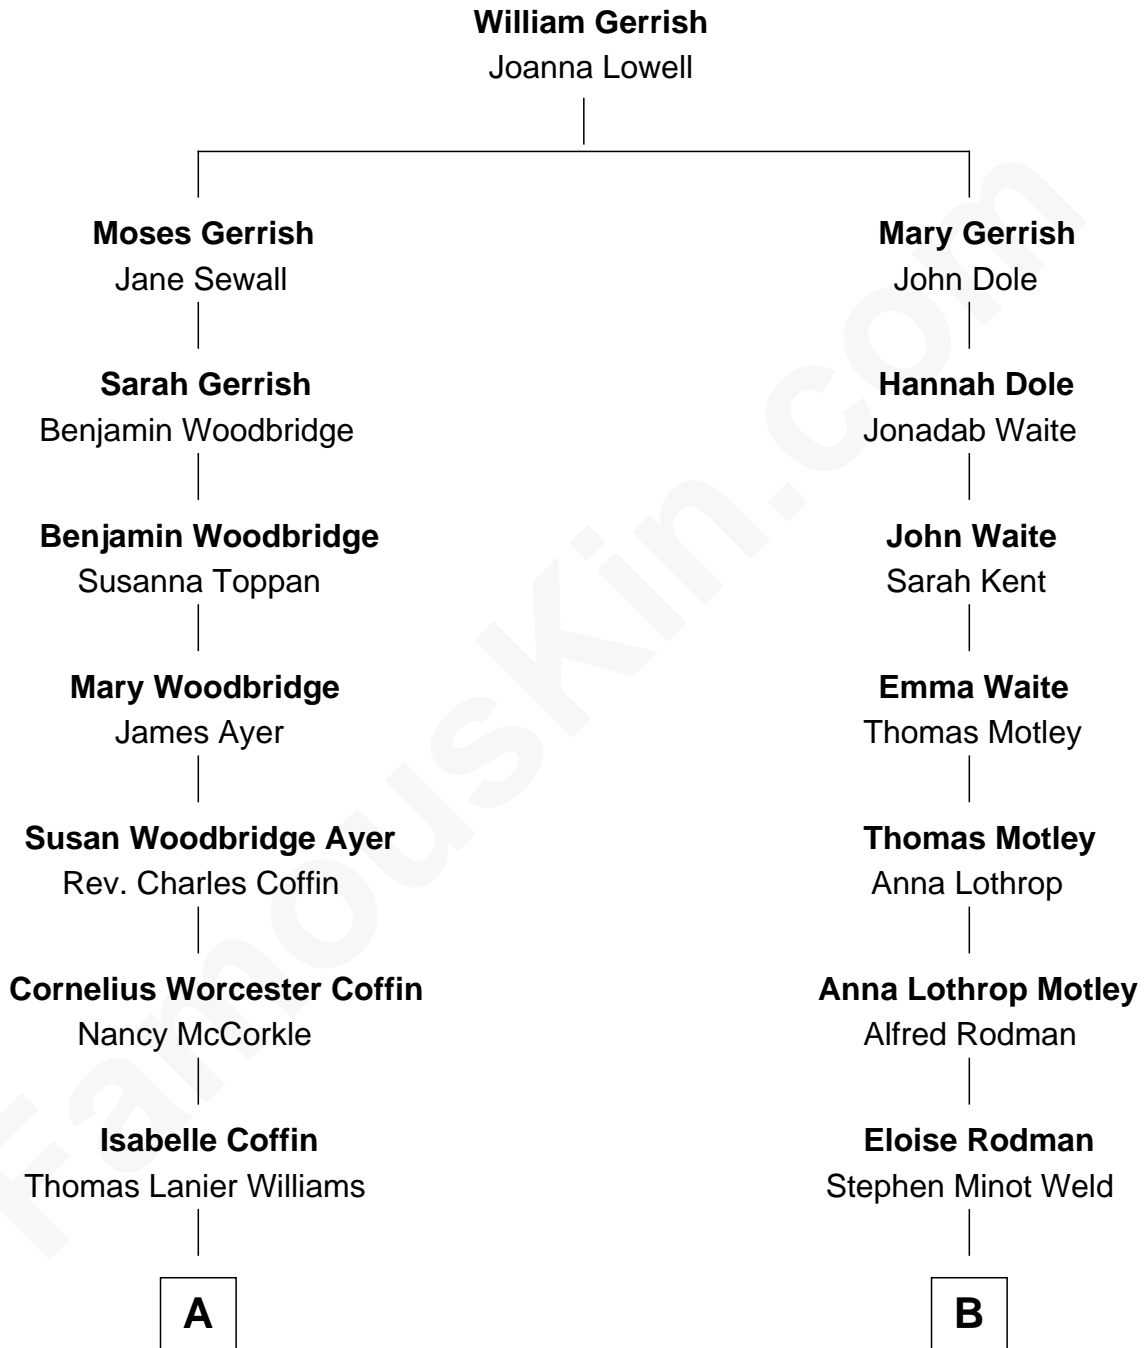

FamousKin.com

Relationship Chart of

Tennessee Williams

Author of A Streetcar Named Desire

8th cousin 1 time removed of

Tuesday Weld

TV and Movie Actress

A

Cornelius Coffin Williams

Edwina Dakin

Tennessee Williams

Author of A Streetcar Named Desire

B

Edward Motley Weld

Sarah Lothrop King

Lothrop Motley Weld

Yosene Balfour Ker

Tuesday Weld

TV and Movie Actress

FamousKin.com