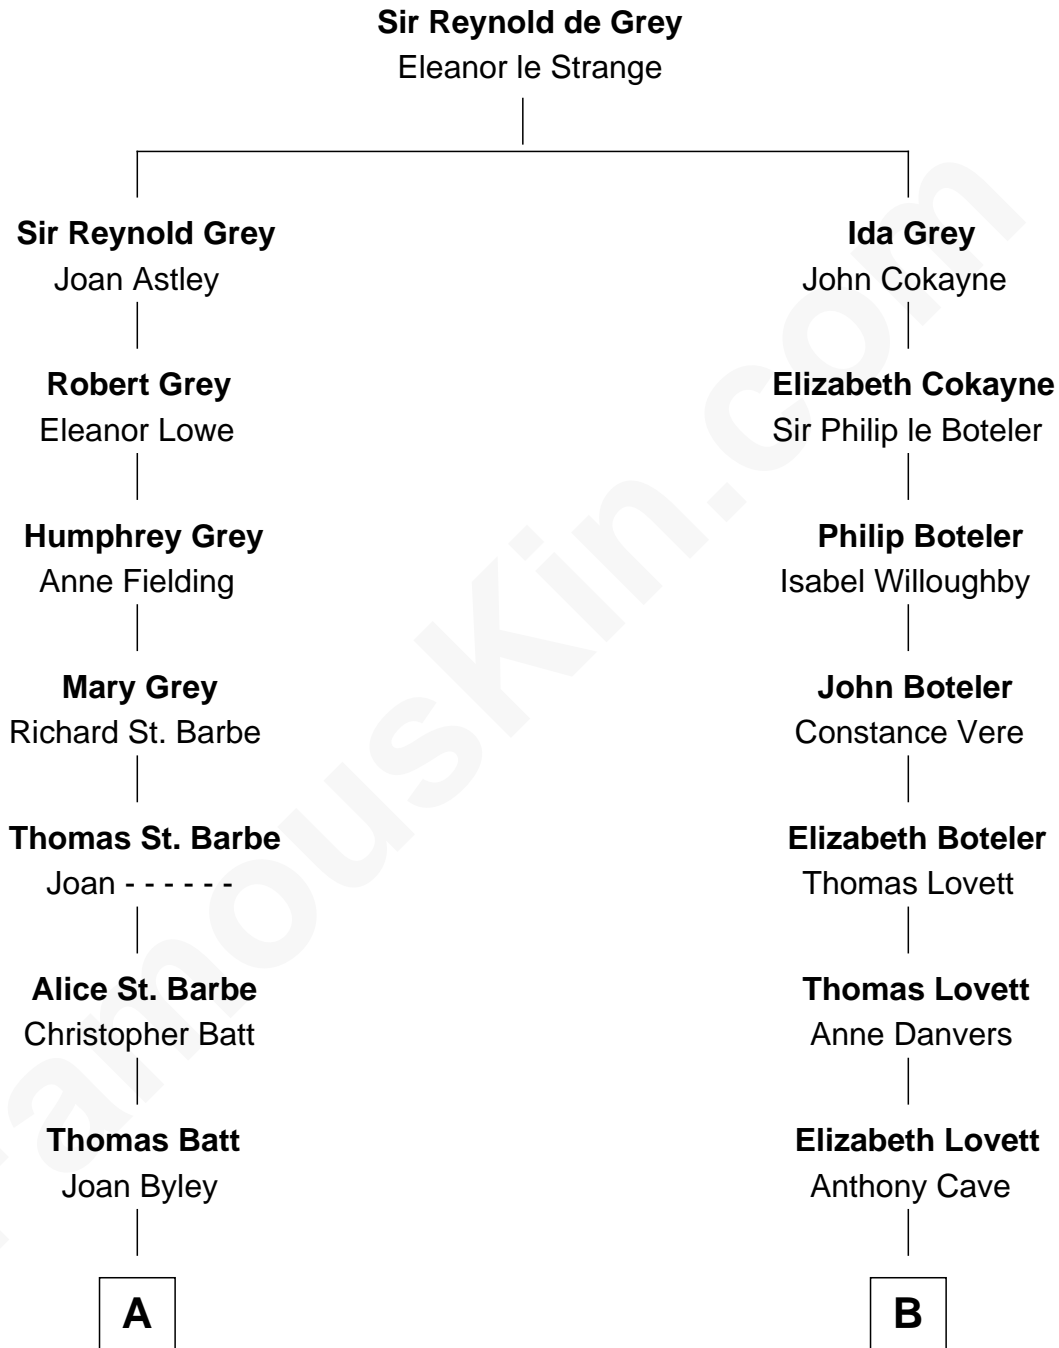

FamousKin.com

Relationship Chart of

Tennessee Williams

Author of *A Streetcar Named Desire*

16th cousin 4 times removed of

Tuesday Weld

TV and Movie Actress

C

Eloise Rodman
Stephen Minot Weld

Edward Motley Weld
Sarah Lothrop King

Lothrop Motley Weld
Yosene Balfour Ker

Tuesday Weld
TV and Movie Actress

FamousKin.com