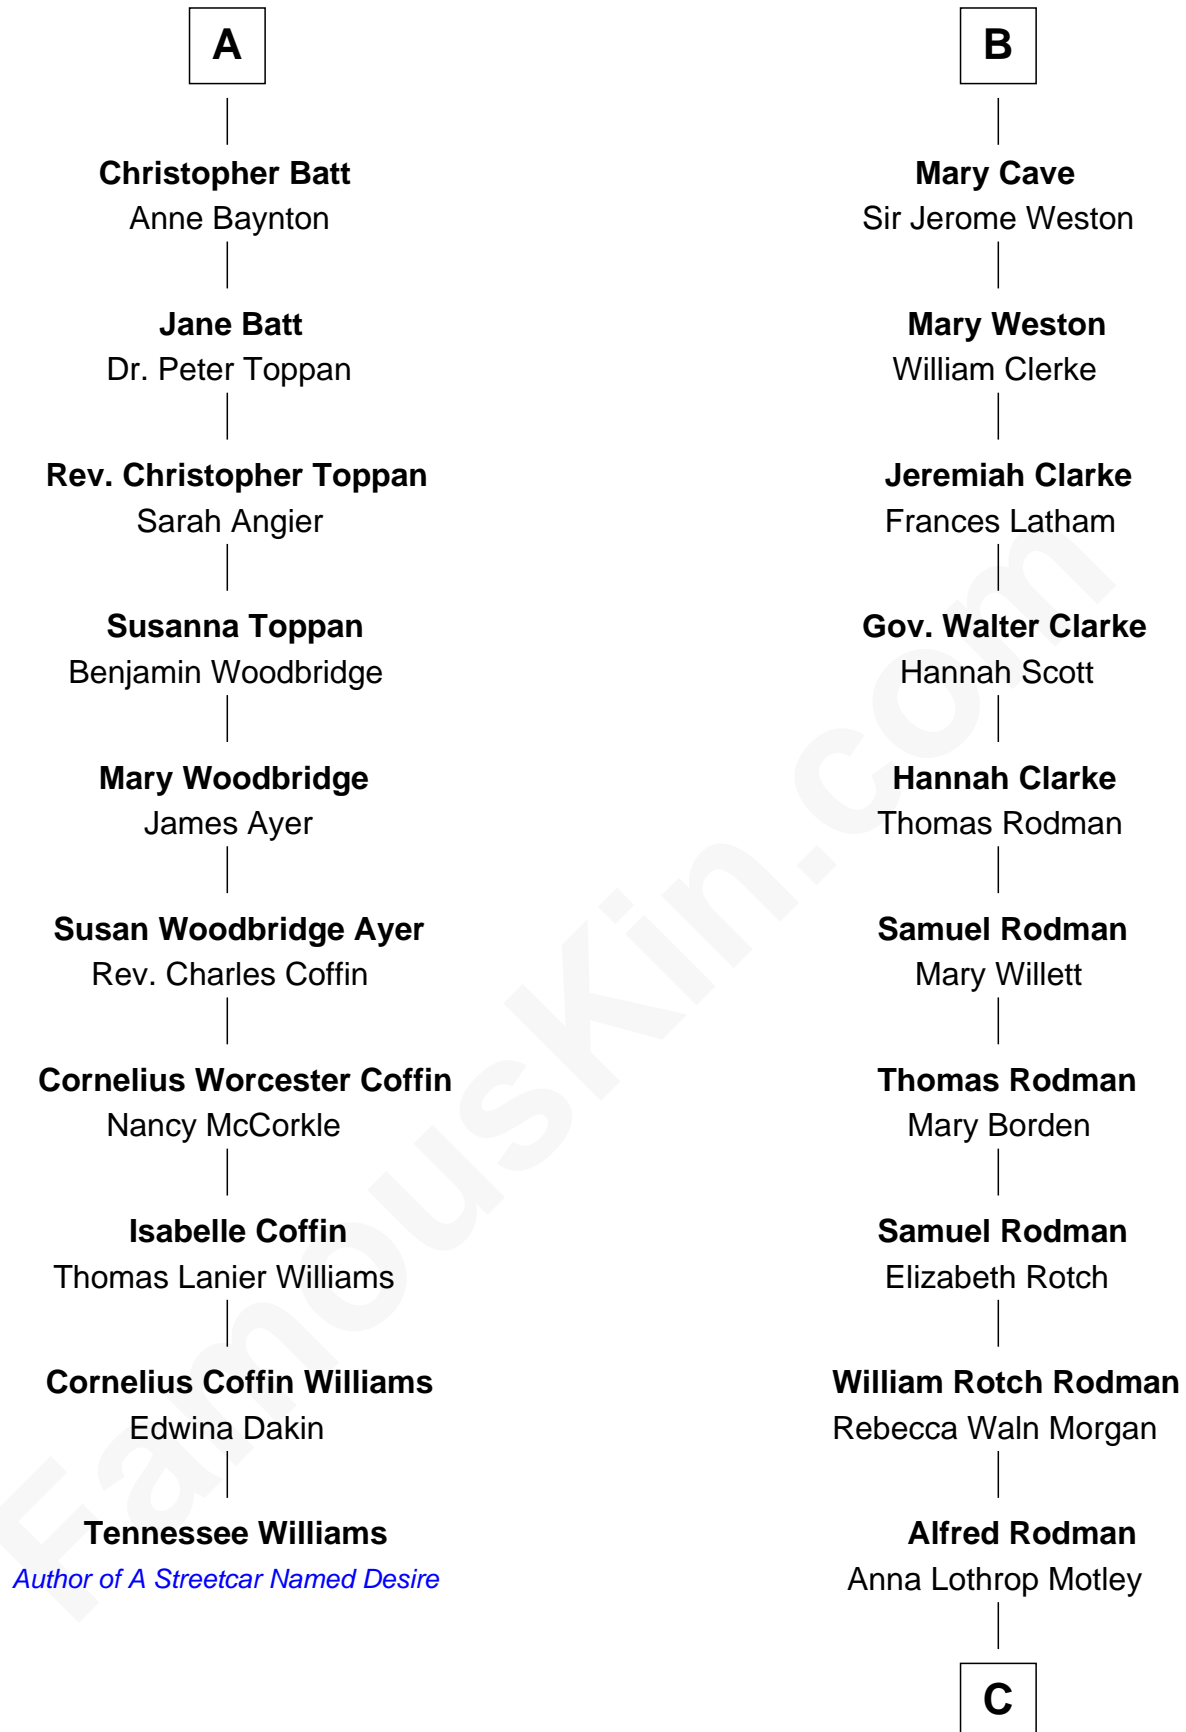

FamousKin.com

Relationship Chart of

Tennessee Williams

Author of *A Streetcar Named Desire*

16th cousin 4 times removed of

Tuesday Weld

TV and Movie Actress

C

Eloise Rodman
Stephen Minot Weld

Edward Motley Weld
Sarah Lothrop King

Lothrop Motley Weld
Yosene Balfour Ker

Tuesday Weld
TV and Movie Actress

FamousKin.com