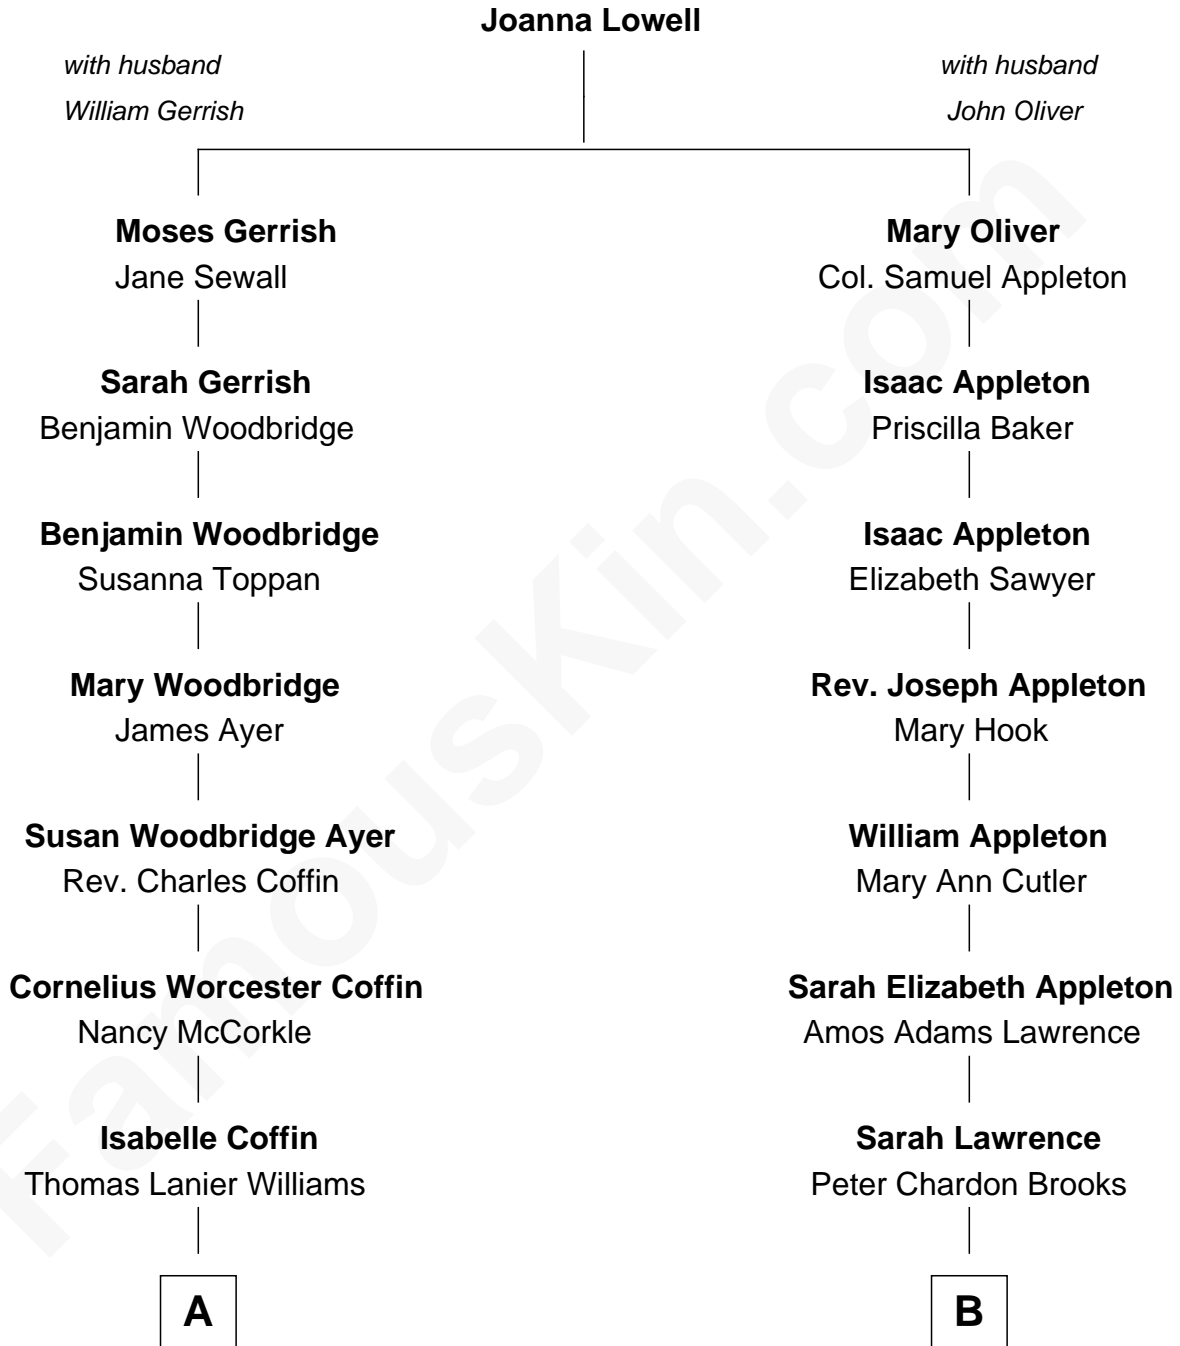

## Relationship Chart of

### Tennessee Williams

*Author of A Streetcar Named Desire*

8th cousin of

### Leverett Saltonstall

*55th Governor of Massachusetts*

**A**

**Cornelius Coffin Williams**

Edwina Dakin

**Tennessee Williams**

*Author of A Streetcar Named Desire*

**B**

**Eleanor Brooks**

Richard Middlecott Saltonstall

**Leverett Saltonstall**

*55th Governor of Massachusetts*

FamousKin.com