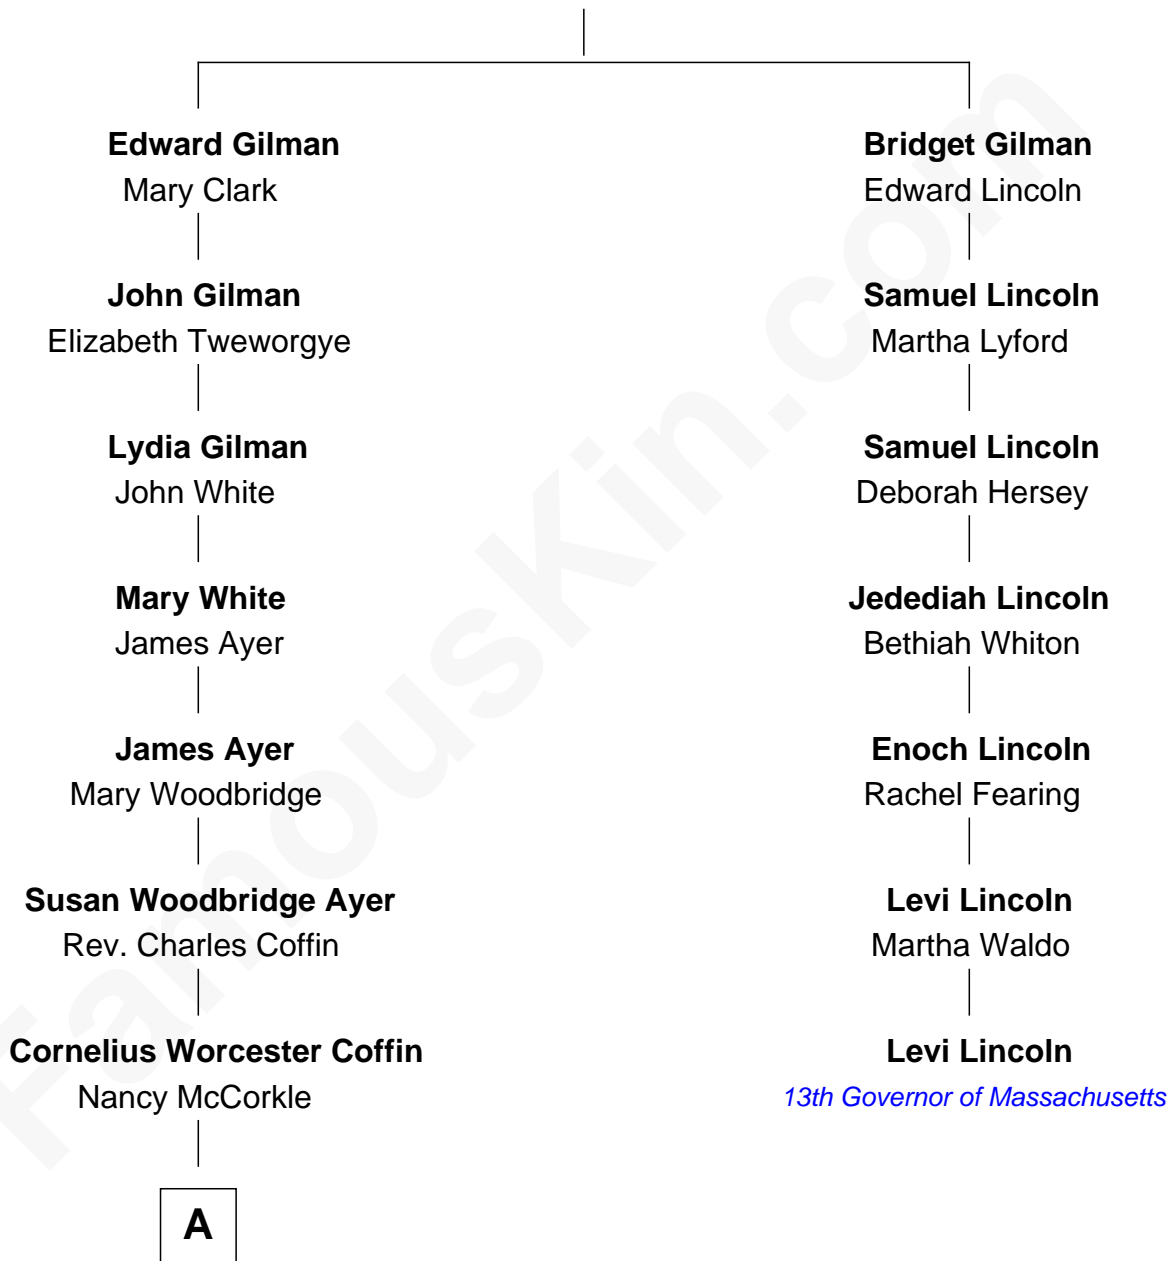

## Relationship Chart of

### Tennessee Williams

Author of *A Streetcar Named Desire*

6th cousin 3 times removed of

**Levi Lincoln**

13th Governor of Massachusetts

**Edward Gilman**

**A**

—  
**Isabelle Coffin**  
Thomas Lanier Williams

—  
**Cornelius Coffin Williams**  
Edwina Dakin

—  
**Tennessee Williams**  
*Author of A Streetcar Named Desire*

FamousKin.com