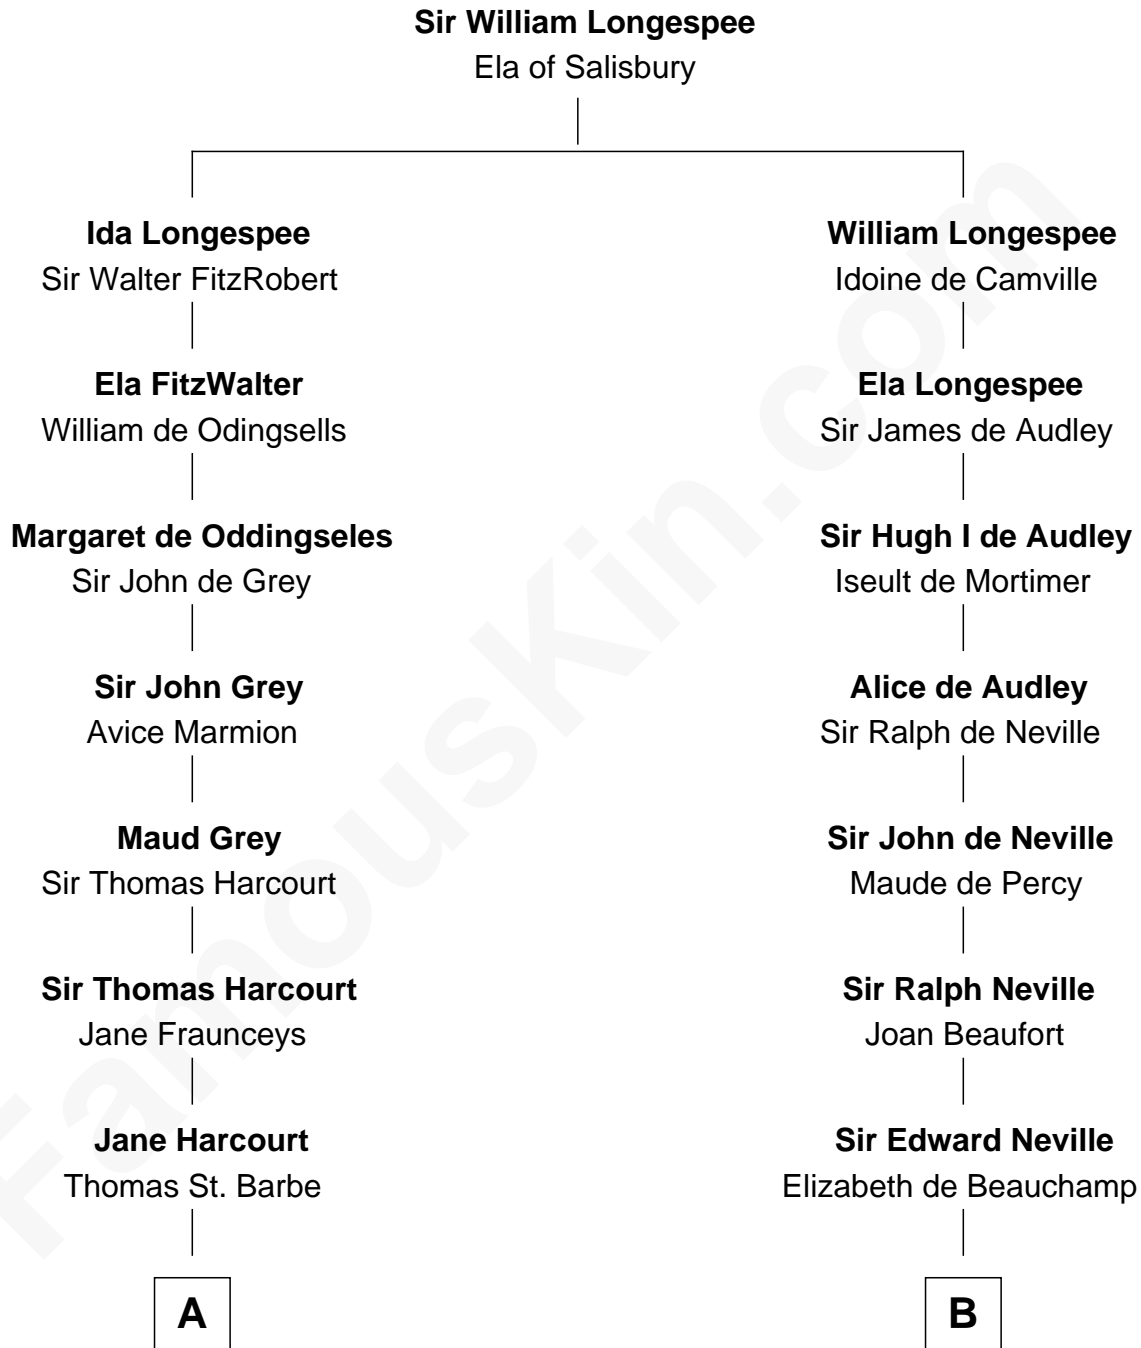

# FamousKin.com

## Relationship Chart of Tennessee Williams

Author of *A Streetcar Named Desire*

16th cousin 5 times removed of

**John Carroll**

Founder of Georgetown University

**C**

—  
**Susan Woodbridge Ayer**

Rev. Charles Coffin

—  
**Cornelius Worcester Coffin**

Nancy McCorkle

—  
**Isabelle Coffin**

Thomas Lanier Williams

—  
**Cornelius Coffin Williams**

Edwina Dakin

—  
**Tennessee Williams**

*Author of [A Streetcar Named Desire](#)*