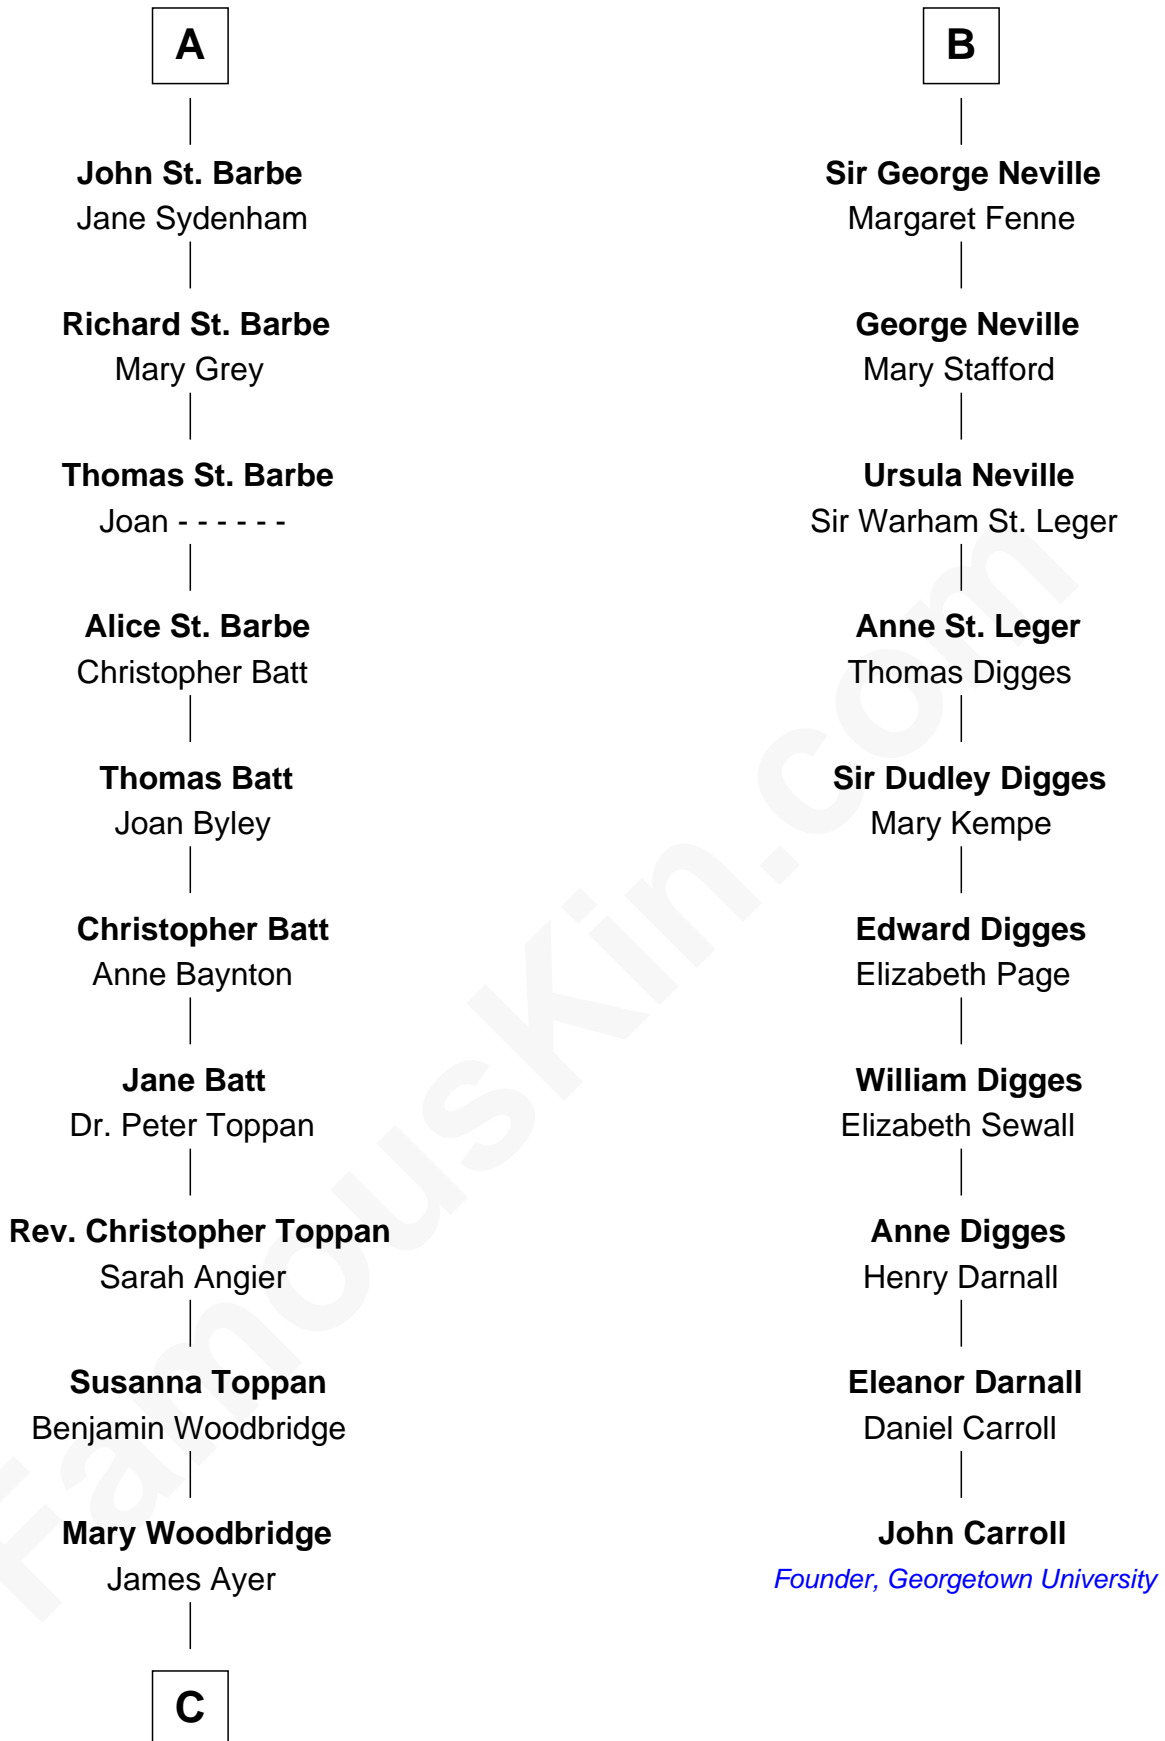

## Relationship Chart of Tennessee Williams

Author of *A Streetcar Named Desire*

16th cousin 5 times removed of

**John Carroll**

Founder of Georgetown University

**C**

—  
**Susan Woodbridge Ayer**

Rev. Charles Coffin

—  
**Cornelius Worcester Coffin**

Nancy McCorkle

—  
**Isabelle Coffin**

Thomas Lanier Williams

—  
**Cornelius Coffin Williams**

Edwina Dakin

—  
**Tennessee Williams**

*Author of [A Streetcar Named Desire](#)*