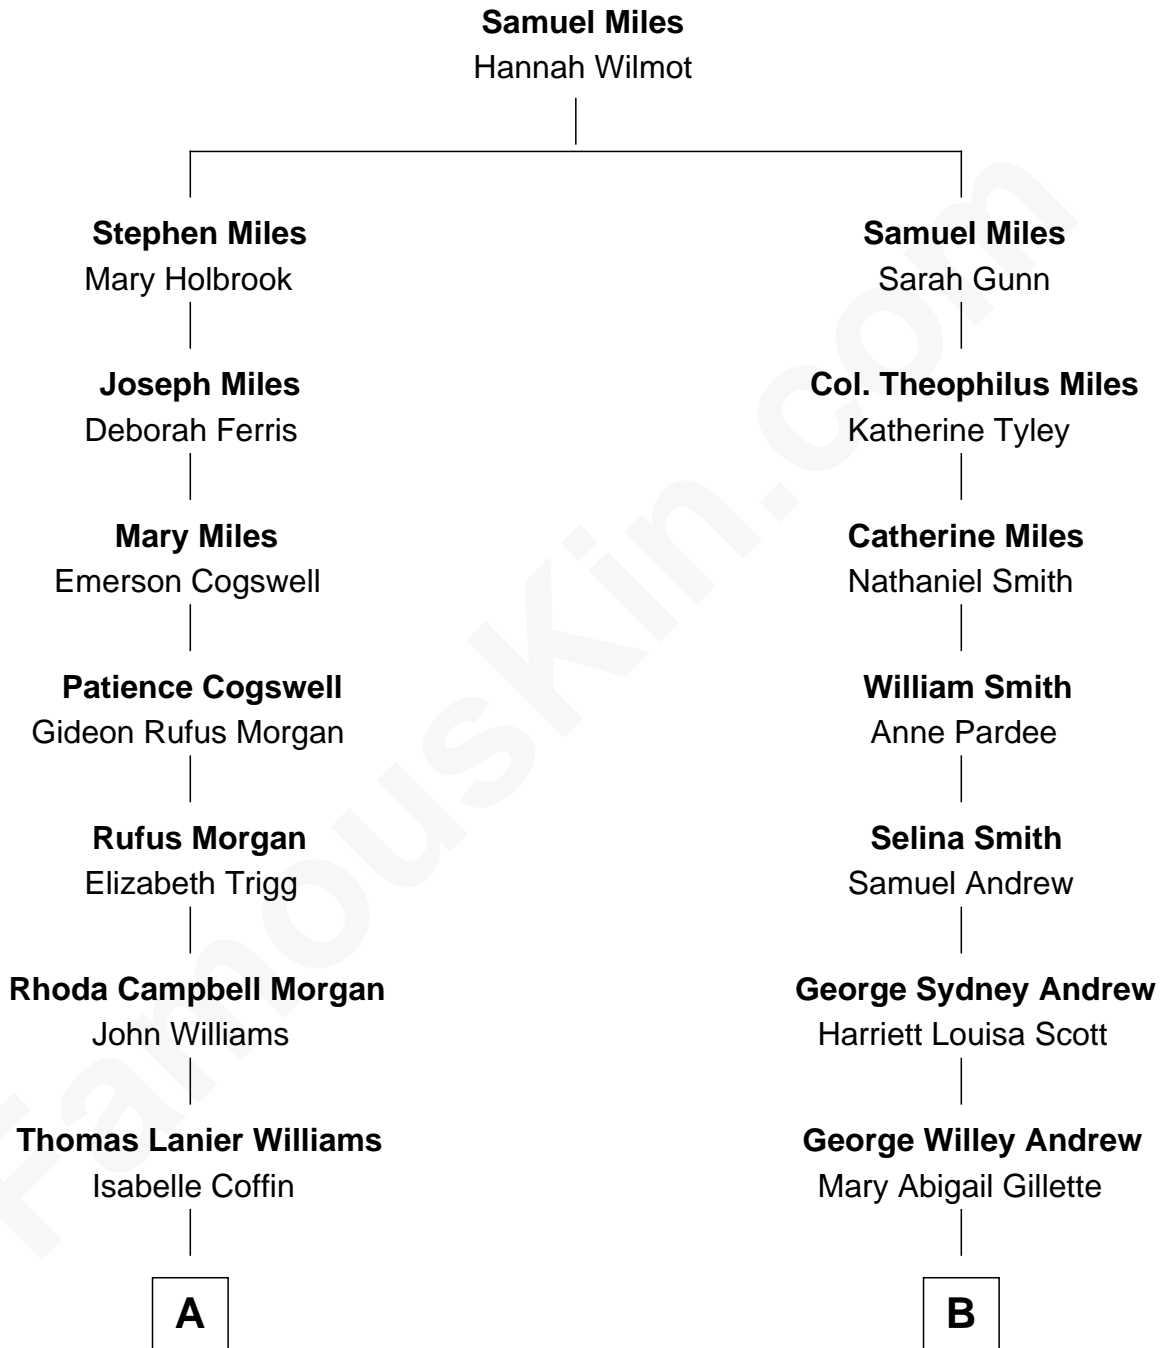

## Relationship Chart of

### Tennessee Williams

*Author of A Streetcar Named Desire*

8th cousin 1 time removed of

**Treat Williams**

*TV & Movie Actor*

FamousKin.com