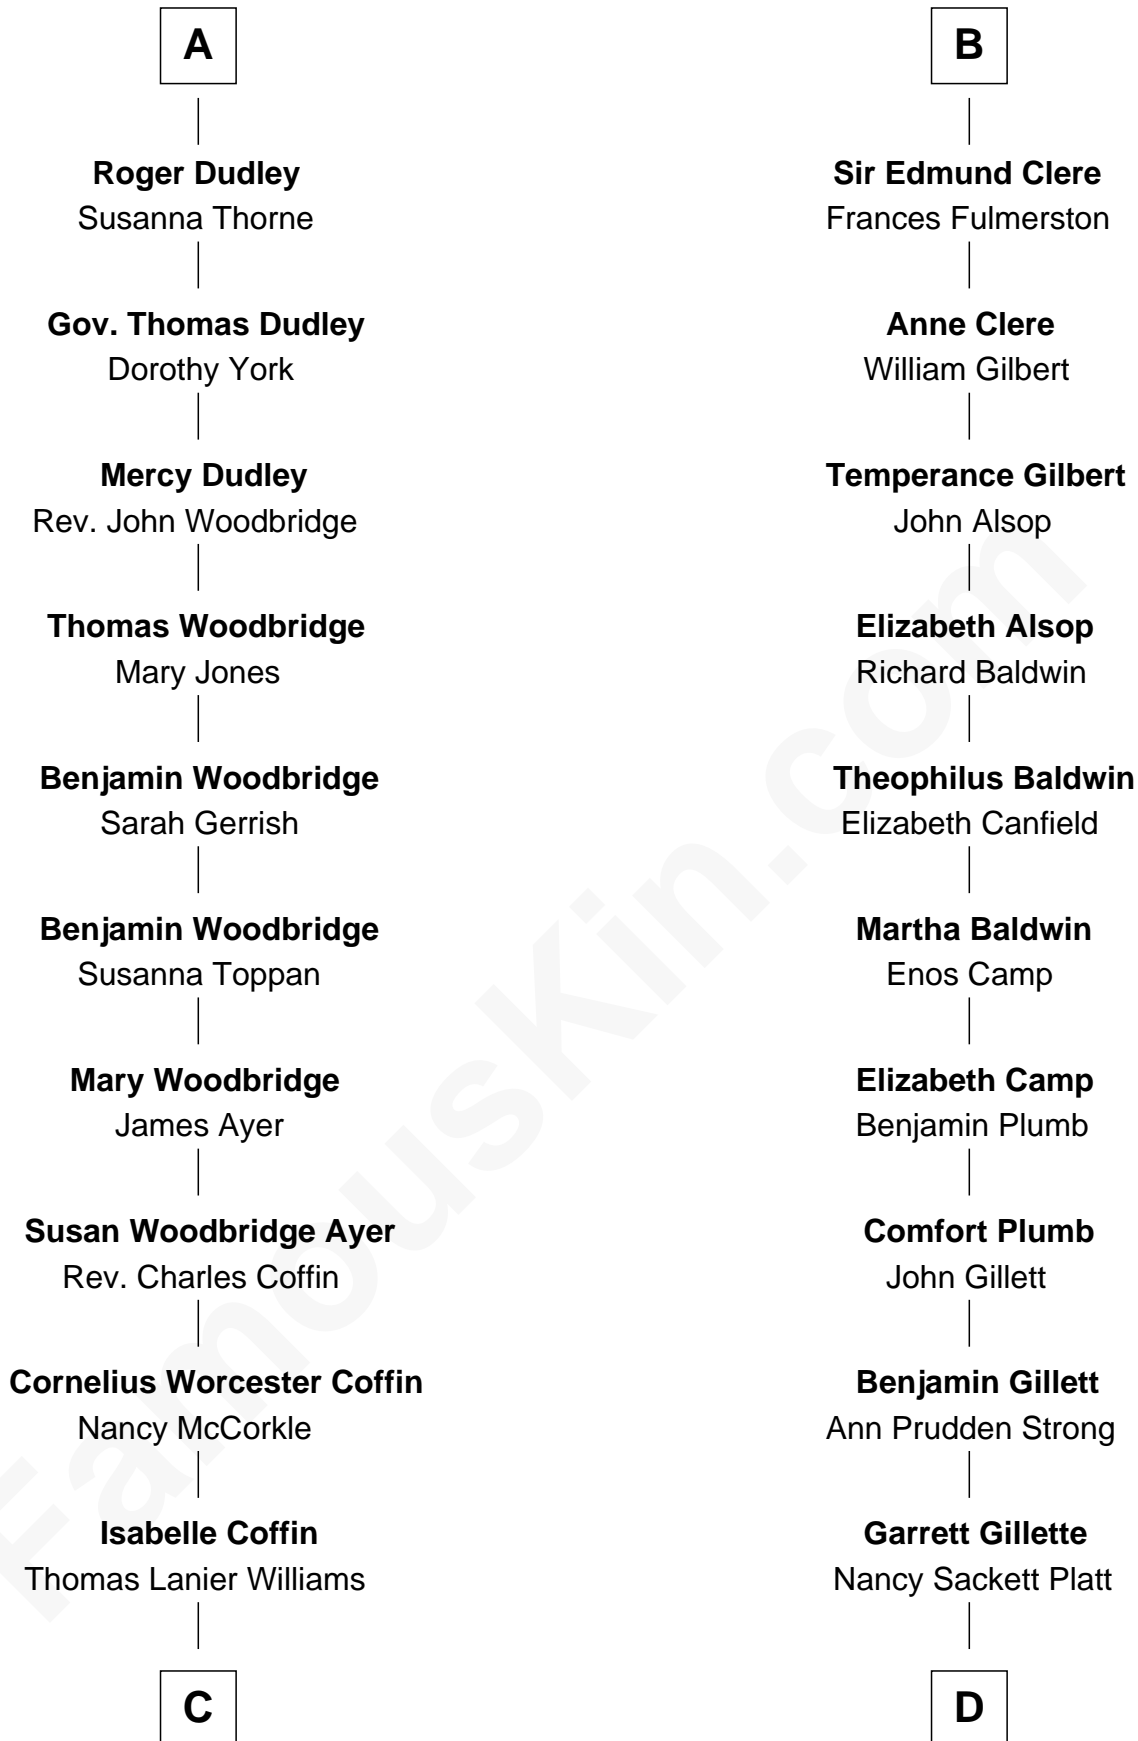

## Relationship Chart of

### Tennessee Williams

*Author of A Streetcar Named Desire*

18th cousin 3 times removed of

**Treat Williams**

*TV & Movie Actor*

**C**

**Cornelius Coffin Williams**

Edwina Dakin

**Tennessee Williams**

*Author of A Streetcar Named Desire*

**D**

**Rufus M. Gillette**

Abigail Payne

**Mary Abigail Gillette**

George Willey Andrew

**Treat Payne Andrew**

Eleanor Barnum

**Marian Andrew**

Richard Norman Williams

**Treat Williams**

*TV & Movie Actor*