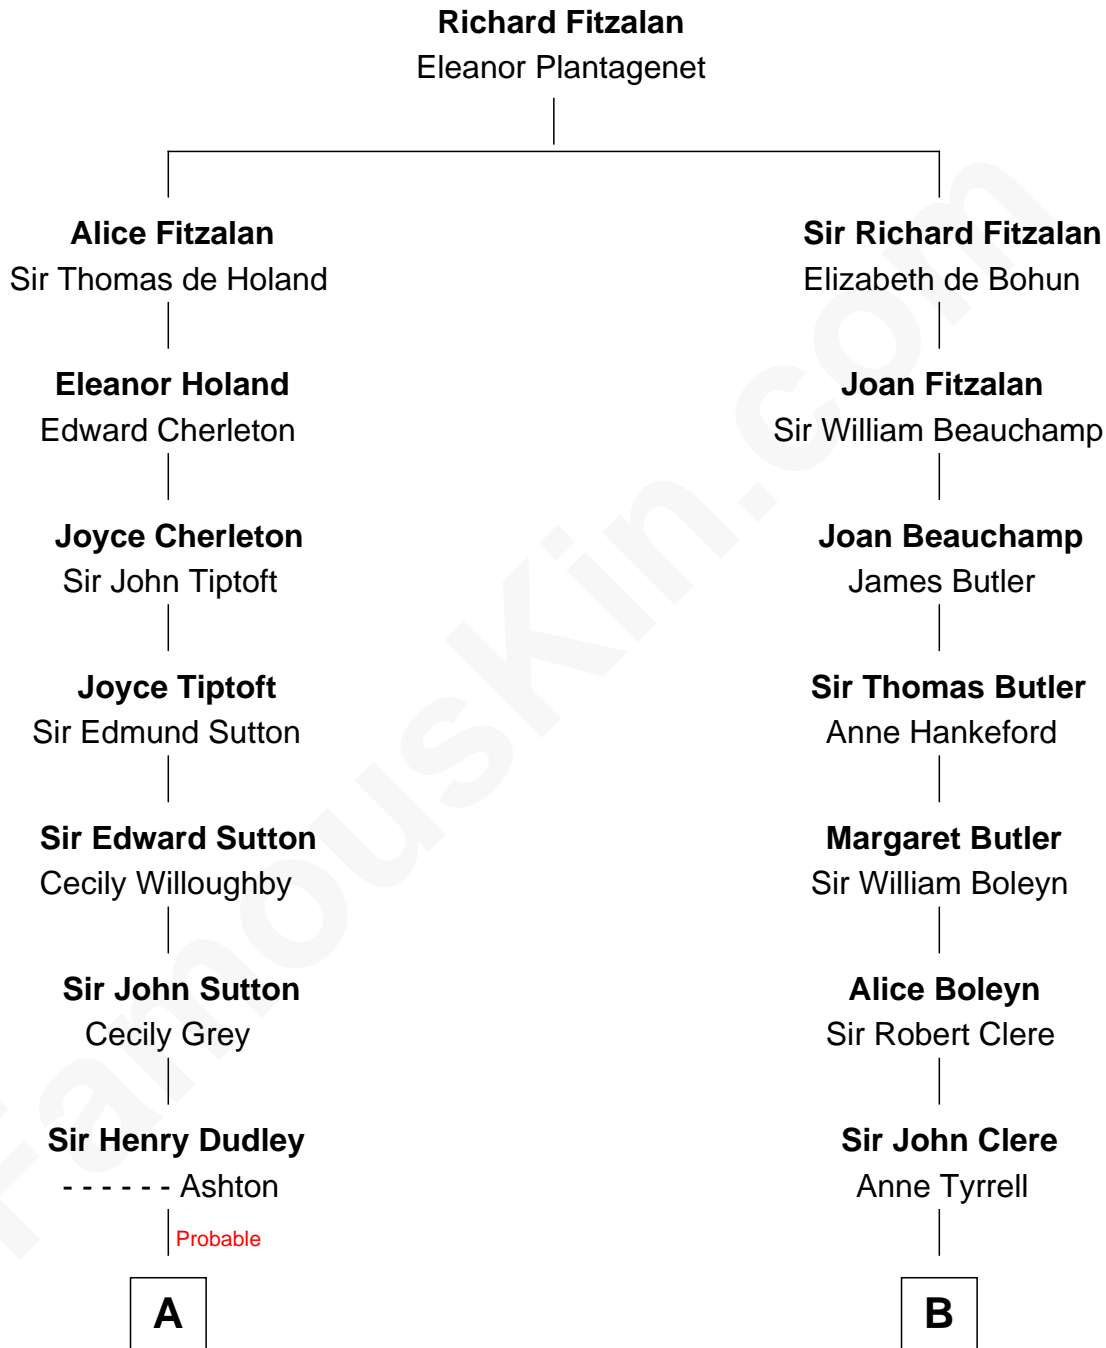

## Relationship Chart of

### Tennessee Williams

*Author of A Streetcar Named Desire*

18th cousin 3 times removed of

**Treat Williams**

*TV & Movie Actor*

**C**

**Cornelius Coffin Williams**

Edwina Dakin

**Tennessee Williams**

*Author of A Streetcar Named Desire*

**D**

**Rufus M. Gillette**

Abigail Payne

**Mary Abigail Gillette**

George Willey Andrew

**Treat Payne Andrew**