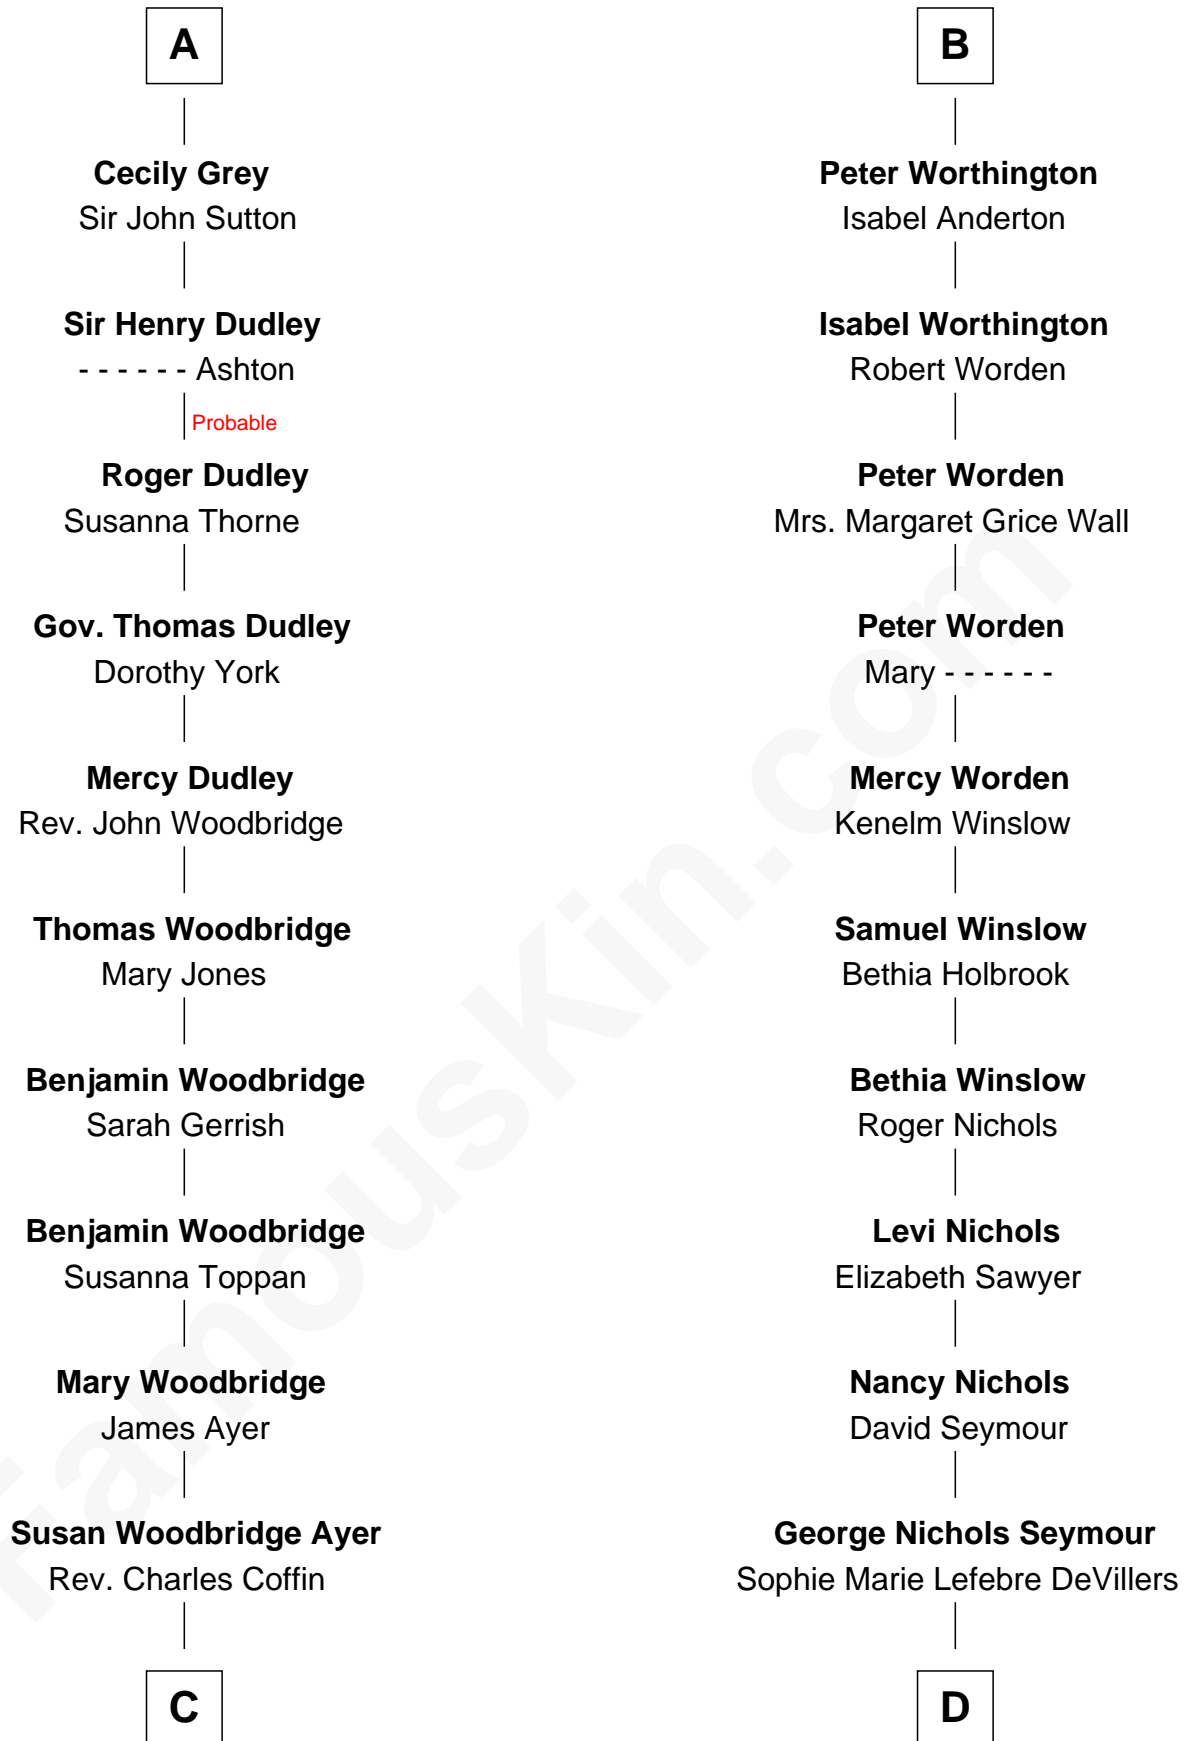

FamousKin.com

Relationship Chart of

Tennessee Williams

Author of A Streetcar Named Desire

20th cousin of

Peter Fonda

TV and Movie Actor

C

Cornelius Worcester Coffin

Nancy McCorkle

Isabelle Coffin

Thomas Lanier Williams

Cornelius Coffin Williams

Edwina Dakin

Tennessee Williams

Author of A Streetcar Named Desire