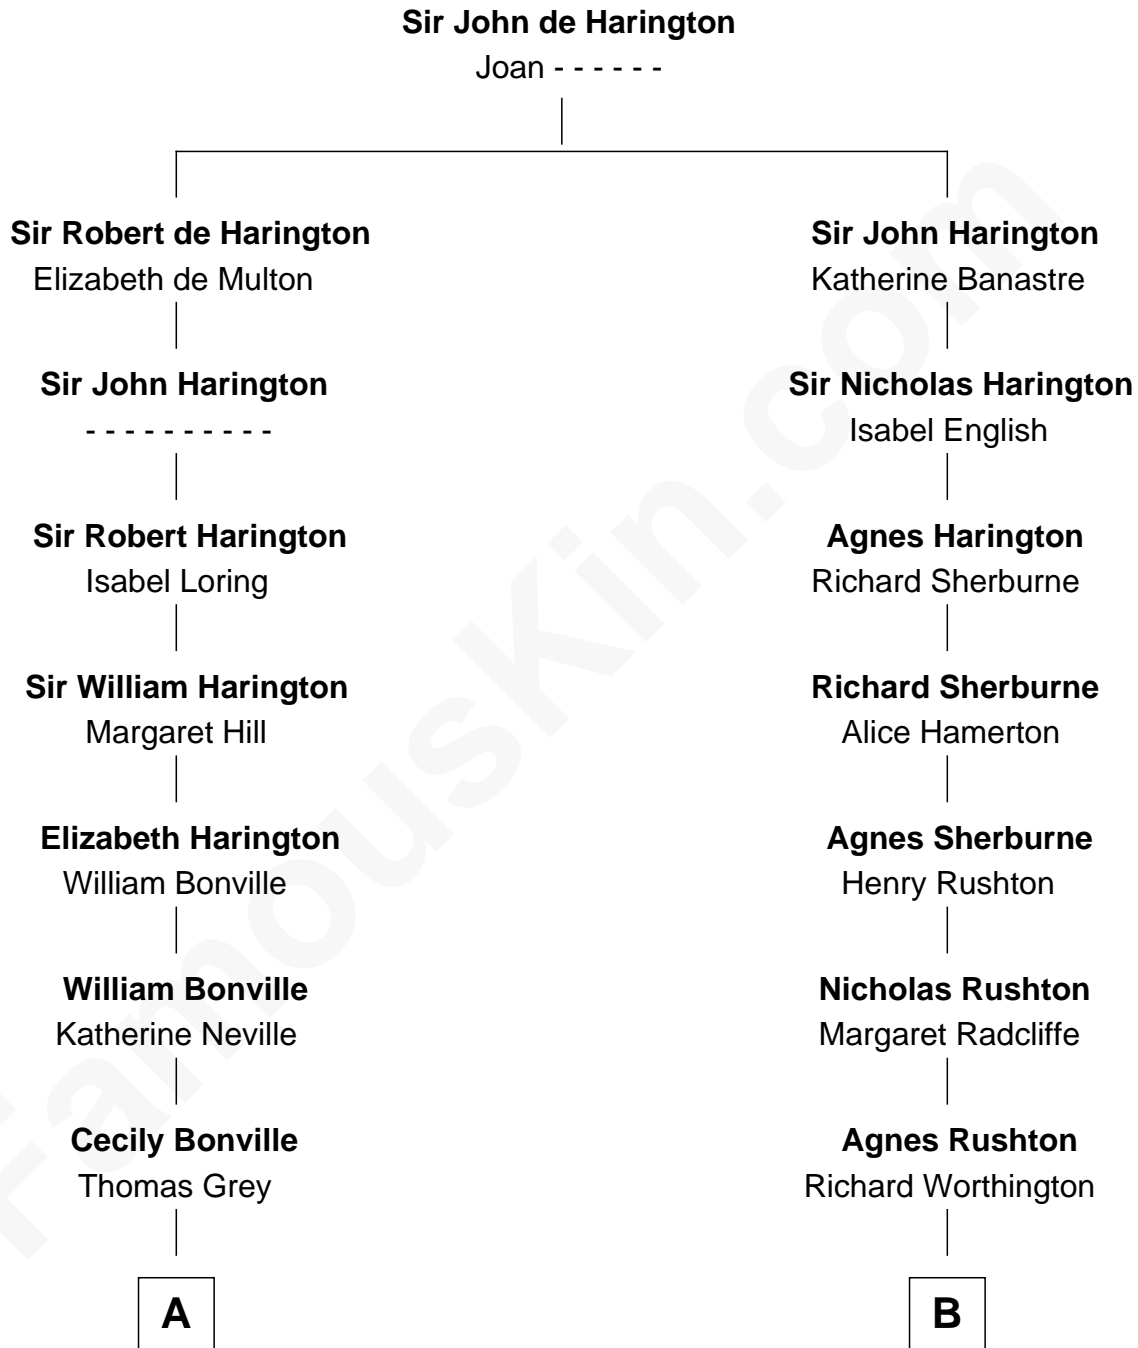

FamousKin.com

Relationship Chart of

Tennessee Williams

Author of A Streetcar Named Desire

20th cousin of

Peter Fonda

TV and Movie Actor

C

Cornelius Worcester Coffin

Nancy McCorkle

Isabelle Coffin

Thomas Lanier Williams

Cornelius Coffin Williams

Edwina Dakin

Tennessee Williams

Author of A Streetcar Named Desire